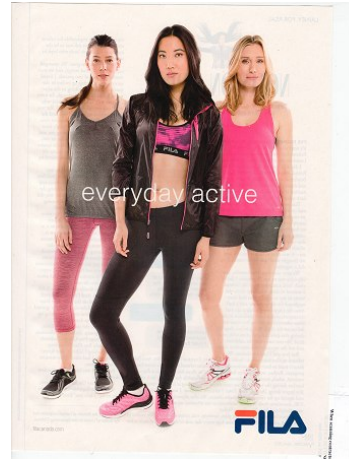

Lily Gao Height 5'10.5" | 179cm Bust 34" | 86cm Waist 25" | 64cm Hips 36" | 91cm  
Dress 2-4 US | 32-34 EU Shoe 7.5 US | 38.5 EU Hair Black Eyes Brown

Lily Gao Height 5'10.5" | 179cm Bust 34" | 86cm Waist 25" | 64cm Hips 36" | 91cm  
Dress 2-4 US | 32-34 EU Shoe 7.5 US | 38.5 EU Hair Black Eyes Brown

Lily Gao Height 5'10.5" | 179cm Bust 34" | 86cm Waist 25" | 64cm Hips 36" | 91cm  
Dress 2-4 US | 32-34 EU Shoe 7.5 US | 38.5 EU Hair Black Eyes Brown