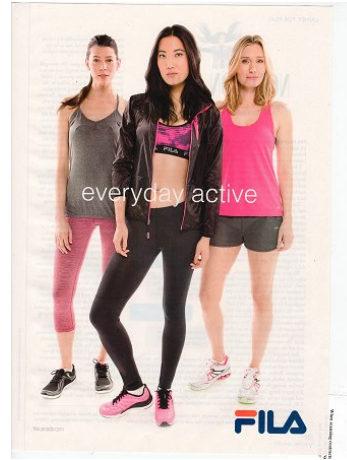

Lily Gao Height 5'10.5" | 179cm Bust 34" | 86cm Waist 25" | 64cm Hips 36" | 91cm  
 Dress 2-4 US | 32-34 EU Shoe 7.5 US | 38.5 EU Hair Black Eyes Brown

Lily Gao

Height 5'10.5" | 179cm Bust 34" | 86cm Waist 25" | 64cm Hips 36" | 91cm  
 Dress 2-4 US | 32-34 EU Shoe 7.5 US | 38.5 EU Hair Black Eyes Brown