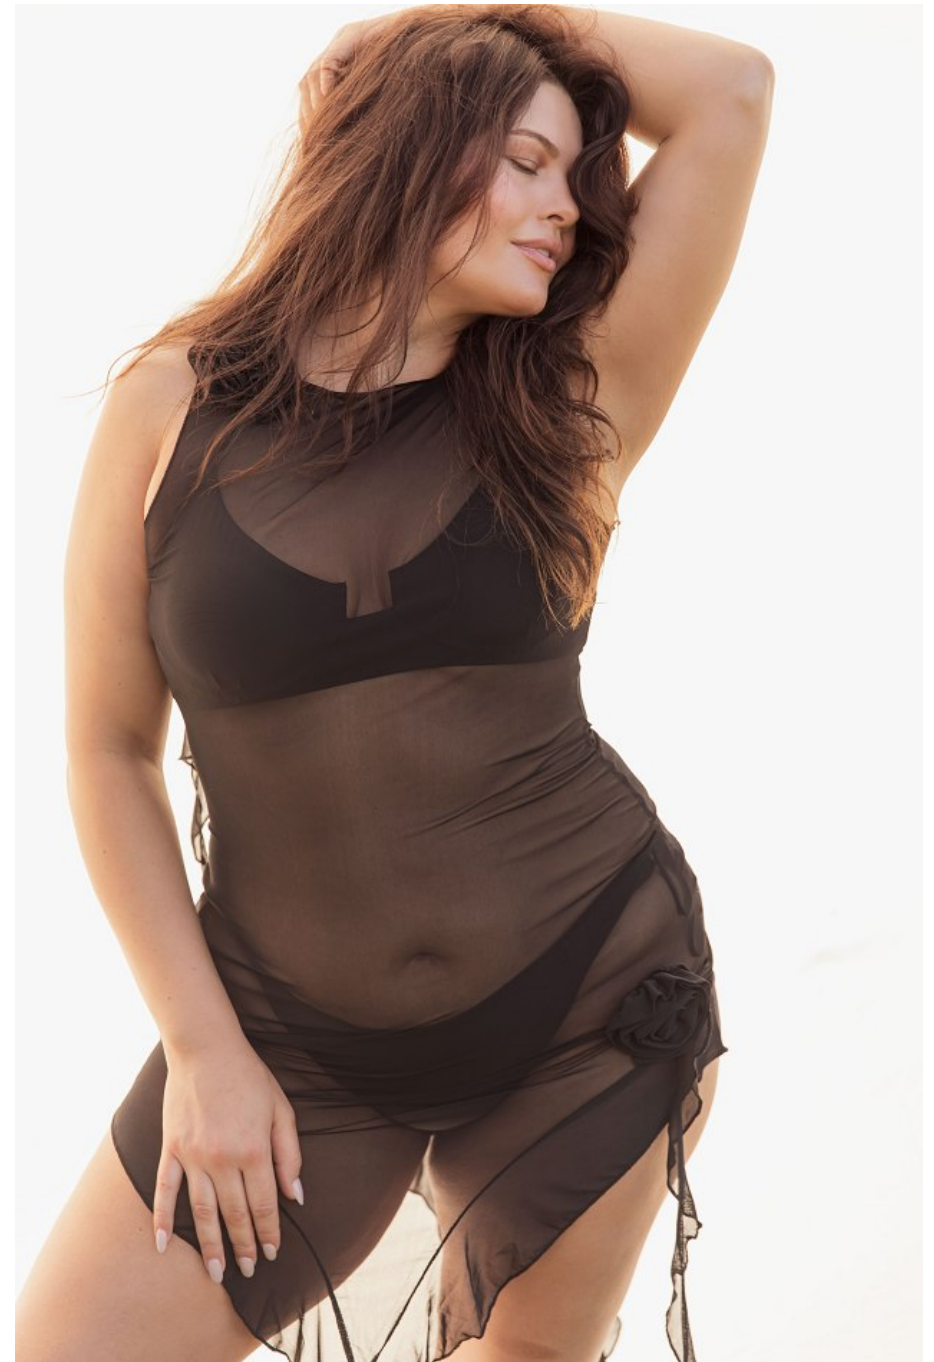

Ottavia Lepera Height 5'9" | 175cm Bust 42" | 107cm Waist 37" | 94cm Hips 47" | 119cm  
Dress 14-16 US | 44-46 EU Shoe 8.5 US | 39.5 EU Hair Brown Eyes Green

Ottavia Lepera   Height 5'9" | 175cm   Bust 42" | 107cm   Waist 37" | 94cm   Hips 47" | 119cm  
Dress 14-16 US | 44-46 EU   Shoe 8.5 US | 39.5 EU   Hair Brown   Eyes Green