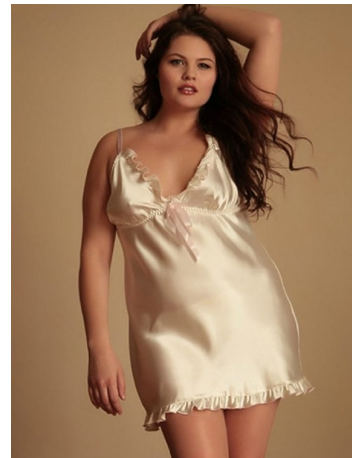

Ottavia Lepera Height 5'9" | 175cm Bust 42" | 107cm Waist 37" | 94cm Hips 47" | 119cm
Dress 14-16 US | 44-46 EU Shoe 8.5 US | 39.5 EU Hair Brown Eyes Green

Ottavia Lepera Height 5'9" | 175cm Bust 42" | 107cm Waist 37" | 94cm Hips 47" | 119cm
Dress 14-16 US | 44-46 EU Shoe 8.5 US | 39.5 EU Hair Brown Eyes Green