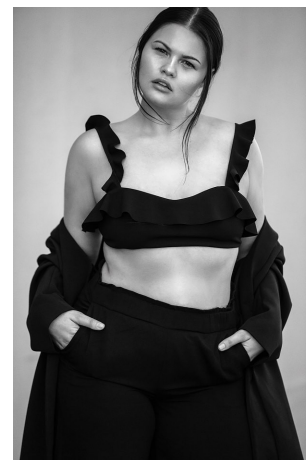

Ottavia Lepera Height 5'9" | 175cm Bust 42" | 107cm Waist 37" | 94cm Hips 47" | 119cm
Dress 14-16 US | 44-46 EU Shoe 8.5 US | 39.5 EU Hair Brown Eyes Green

Ottavia Lepera Height 5'9" | 175cm Bust 42" | 107cm Waist 37" | 94cm Hips 47" | 119cm
Dress 14-16 US | 44-46 EU Shoe 8.5 US | 39.5 EU Hair Brown Eyes Green