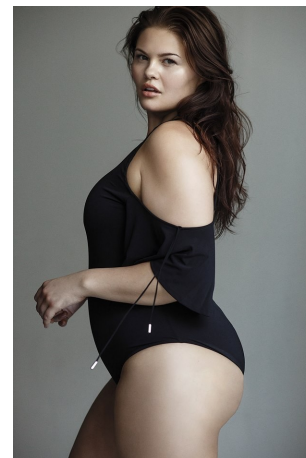

Ottavia Lepera Height 5'9" | 175cm Bust 42" | 107cm Waist 37" | 94cm Hips 47" | 119cm
Dress 14-16 US | 44-46 EU Shoe 8.5 US | 39.5 EU Hair Brown Eyes Green

Ottavia Lepera Height 5'9" | 175cm Bust 42" | 107cm Waist 37" | 94cm Hips 47" | 119cm
Dress 14-16 US | 44-46 EU Shoe 8.5 US | 39.5 EU Hair Brown Eyes Green