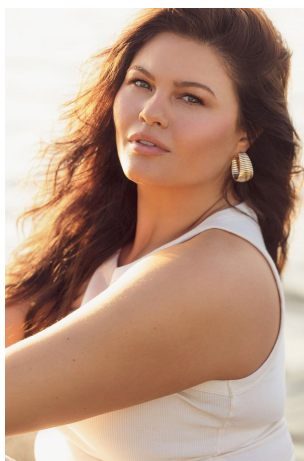

Ottavia Lepera Height 5'9" | 175cm Bust 42" | 107cm Waist 37" | 94cm Hips 47" | 119cm
Dress 14-16 US | 44-46 EU Shoe 8.5 US | 39.5 EU Hair Brown Eyes Green

Ottavia Lepera Height 5'9" | 175cm Bust 42" | 107cm Waist 37" | 94cm Hips 47" | 119cm
Dress 14-16 US | 44-46 EU Shoe 8.5 US | 39.5 EU Hair Brown Eyes Green