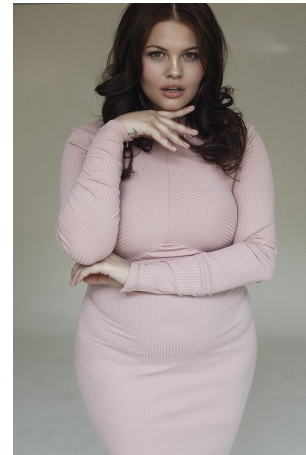

Ottavia Lepera Height 5'9" | 175cm Bust 42" | 107cm Waist 37" | 94cm Hips 47" | 119cm
Dress 14-16 US | 44-46 EU Shoe 8.5 US | 39.5 EU Hair Brown Eyes Green

Ottavia Lepera Height 5'9" | 175cm Bust 42" | 107cm Waist 37" | 94cm Hips 47" | 119cm
Dress 14-16 US | 44-46 EU Shoe 8.5 US | 39.5 EU Hair Brown Eyes Green