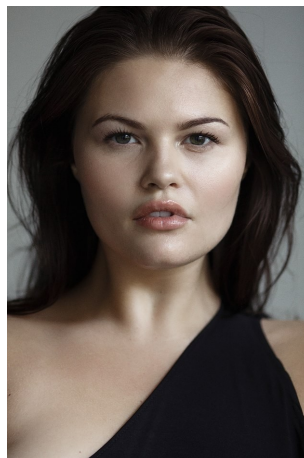

Ottavia Lepera Height 5'9" | 175cm Bust 42" | 107cm Waist 37" | 94cm Hips 47" | 119cm
Dress 14-16 US | 44-46 EU Shoe 8.5 US | 39.5 EU Hair Brown Eyes Green

Ottavia Lepera Height 5'9" | 175cm Bust 42" | 107cm Waist 37" | 94cm Hips 47" | 119cm
Dress 14-16 US | 44-46 EU Shoe 8.5 US | 39.5 EU Hair Brown Eyes Green