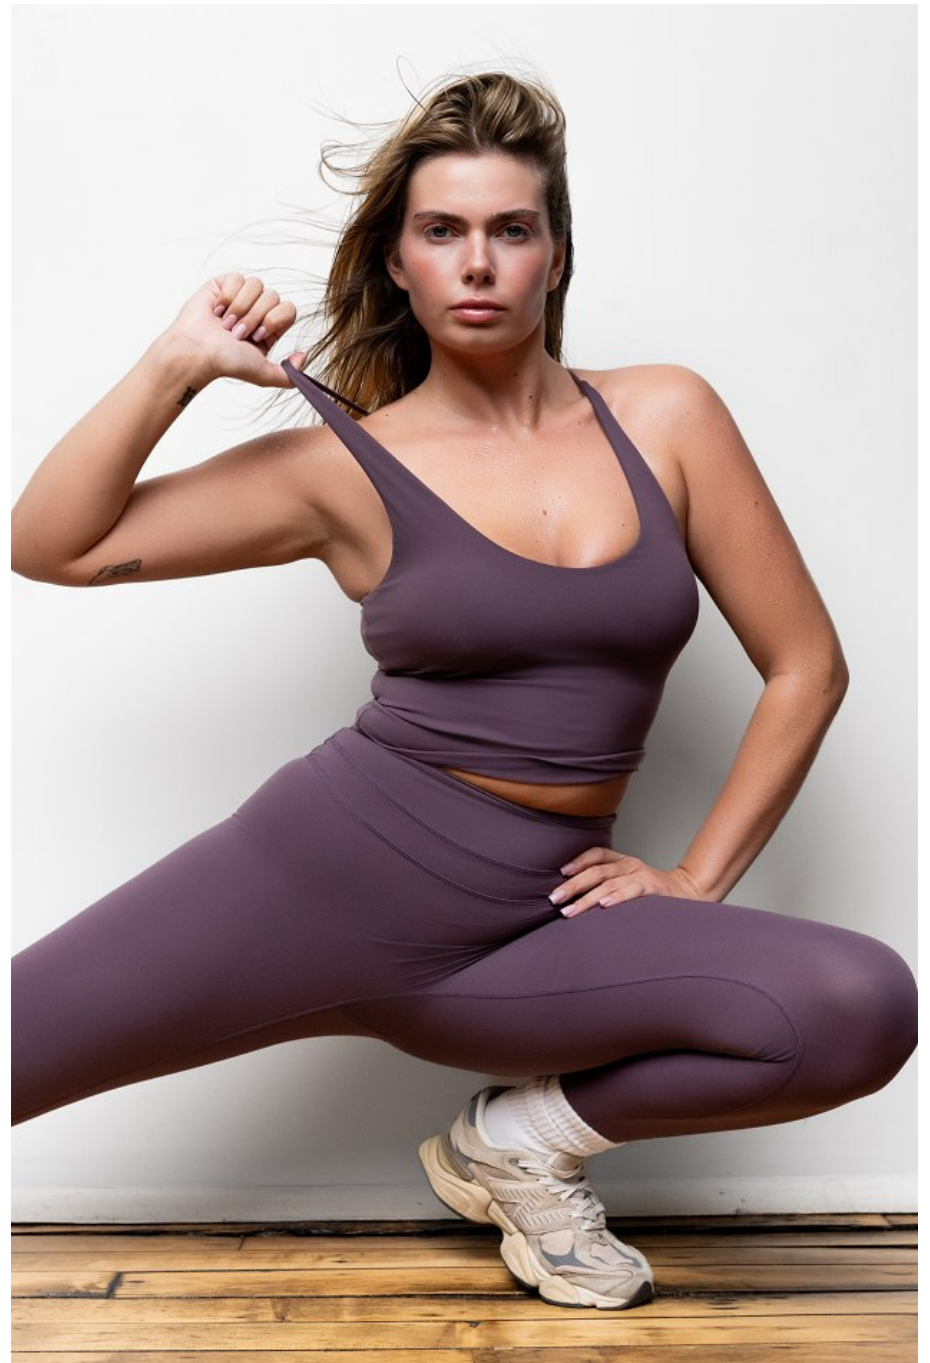

Sydney Allard Height 5'10" | 178cm Bust 34" | 86cm Waist 32" | 81cm Hips 42" | 107cm
Dress 8-10 US | 38-40 EU Shoe 9.5 US | 40.5 EU Hair Blonde Eyes Blue