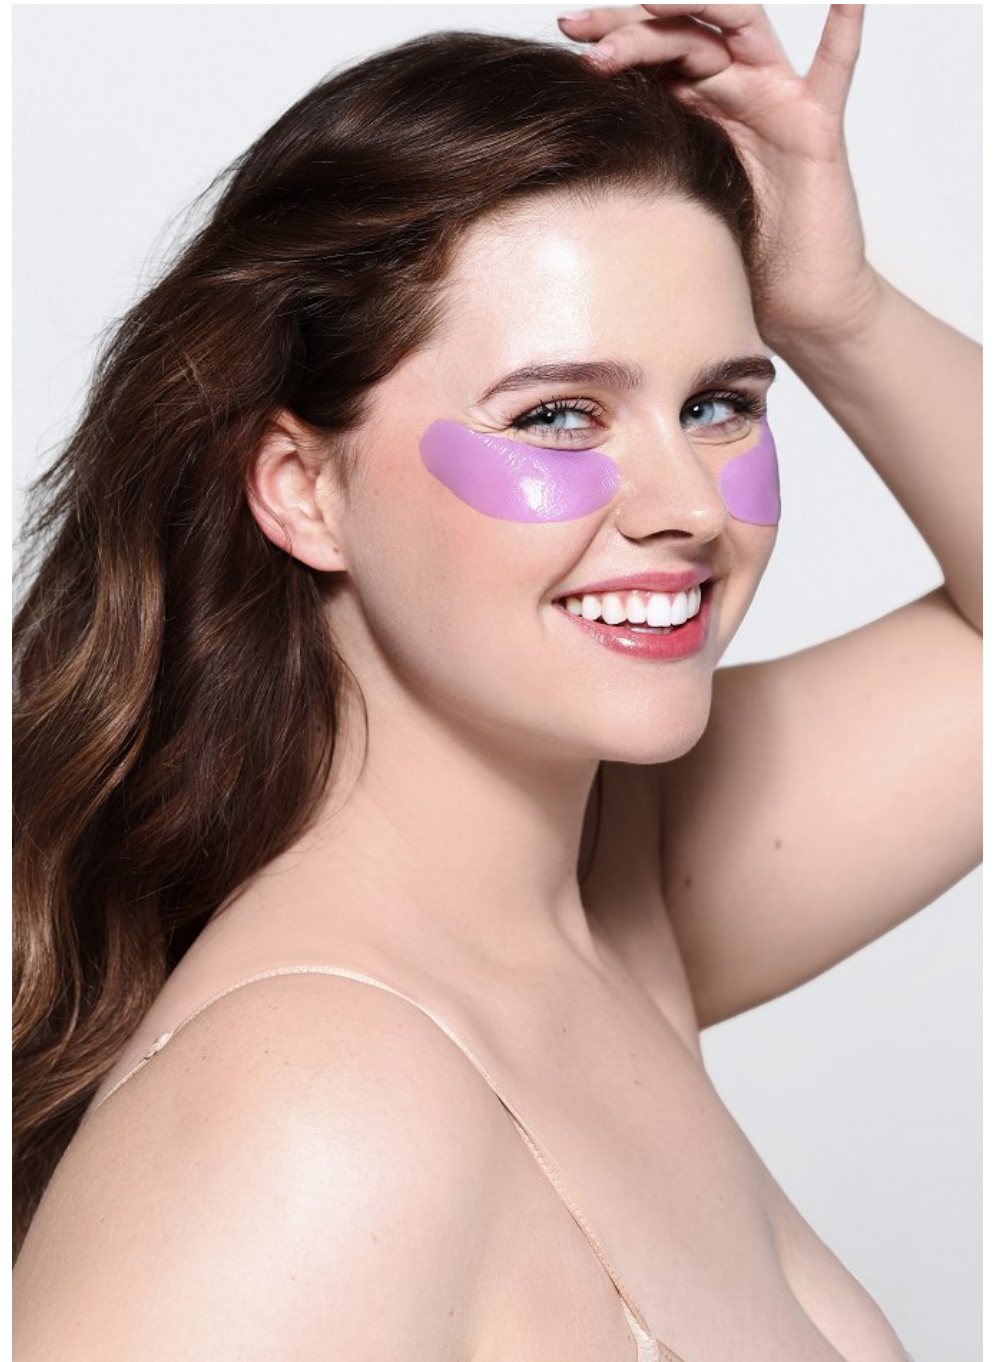

Sara Jane Height 5'11" | 180cm Bust 40" | 102cm Waist 37" | 94cm Hips 47" | 119cm
Dress 14-16 US | 44-46 EU Shoe 10 US | 41 EU Hair Light Brown Eyes Blue

Sara Jane Height 5'11" | 180cm Bust 40" | 102cm Waist 37" | 94cm Hips 47" | 119cm
Dress 14-16 US | 44-46 EU Shoe 10 US | 41 EU Hair Light Brown Eyes Blue