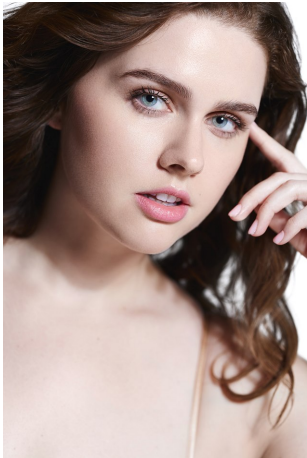

Sara Jane Height 5'11" | 180cm Bust 40" | 102cm Waist 37" | 94cm Hips 47" | 119cm  
Dress 14-16 US | 44-46 EU Shoe 10 US | 41 EU Hair Light Brown Eyes Blue

Sara Jane Height 5'11" | 180cm Bust 40" | 102cm Waist 37" | 94cm Hips 47" | 119cm  
Dress 14-16 US | 44-46 EU Shoe 10 US | 41 EU Hair Light Brown Eyes Blue