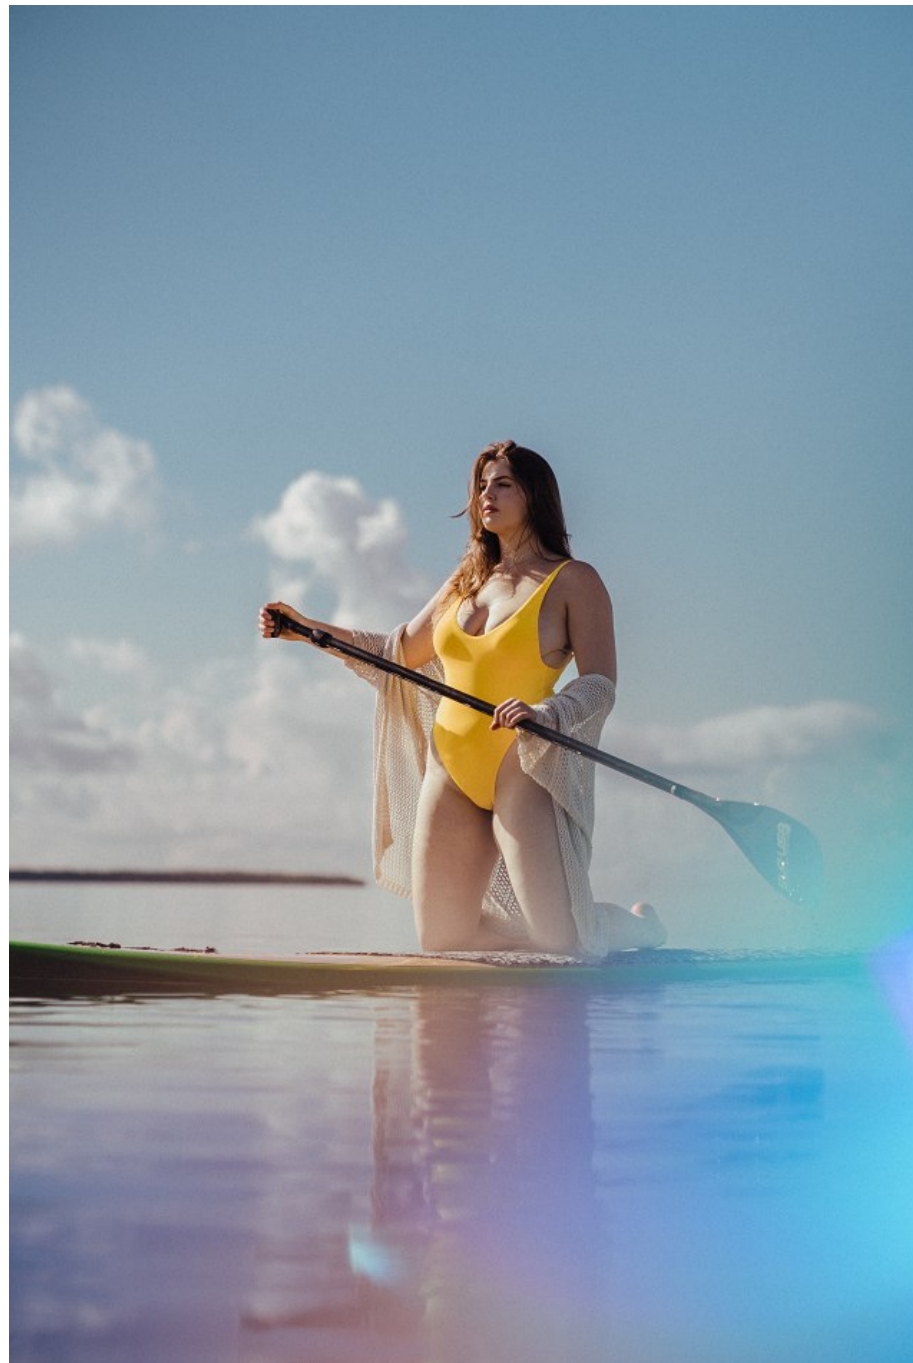

Paige Oliphant   Height 5'8" | 173cm   Bust 38" | 96cm   Waist 29" | 74cm   Hips 42" | 107cm
Dress 10-12 US | 40-42 EU   Shoe 8.5 US | 39.5 EU   Hair Brown   Eyes Green