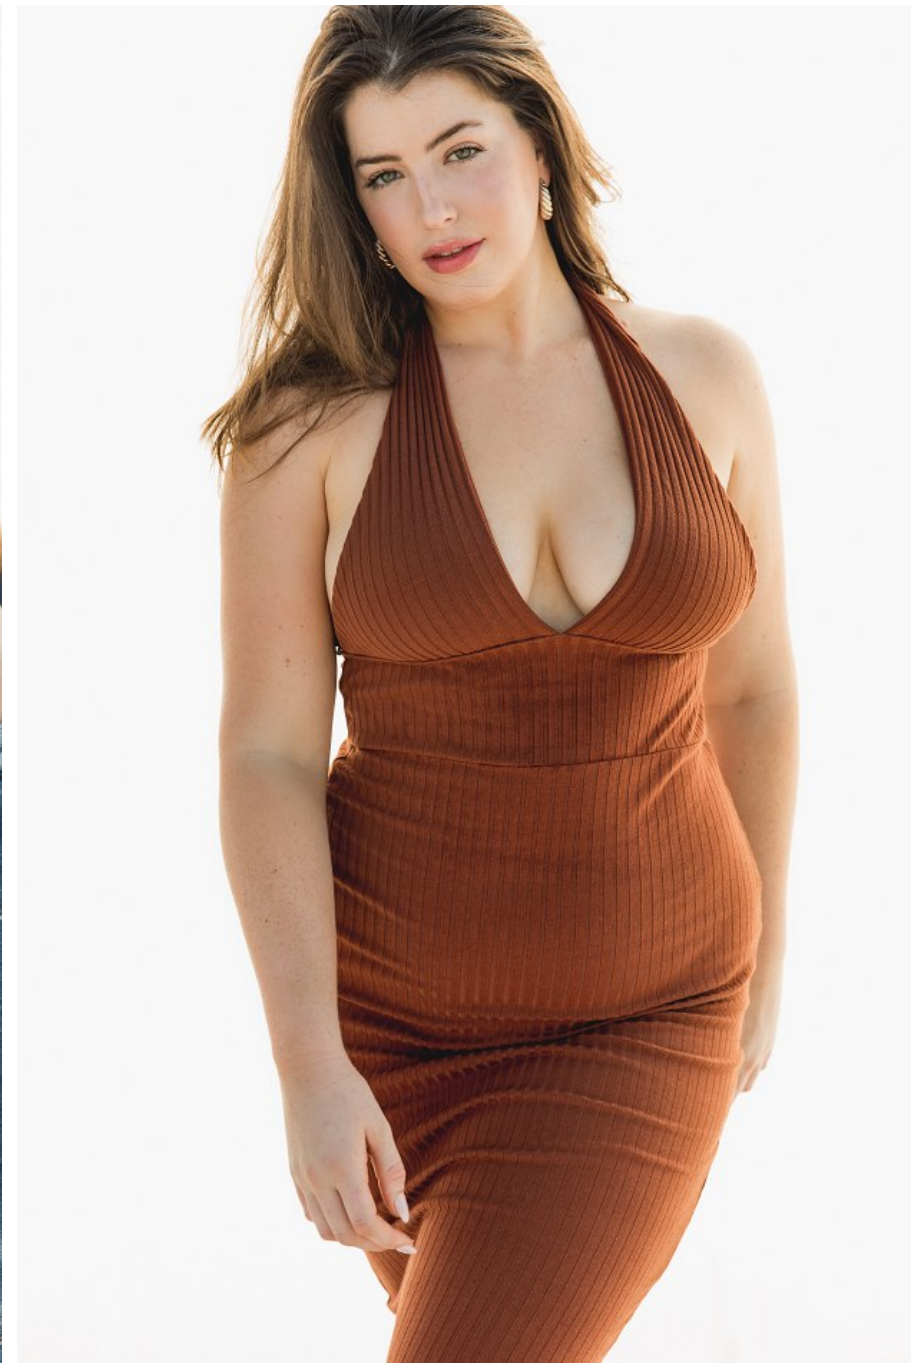

Paige Oliphant Height 5'8" | 173cm Bust 38" | 96cm Waist 29" | 74cm Hips 42" | 107cm
Dress 10-12 US | 40-42 EU Shoe 8.5 US | 39.5 EU Hair Brown Eyes Green

Paige Oliphant Height 5'8" | 173cm Bust 38" | 96cm Waist 29" | 74cm Hips 42" | 107cm
Dress 10-12 US | 40-42 EU Shoe 8.5 US | 39.5 EU Hair Brown Eyes Green