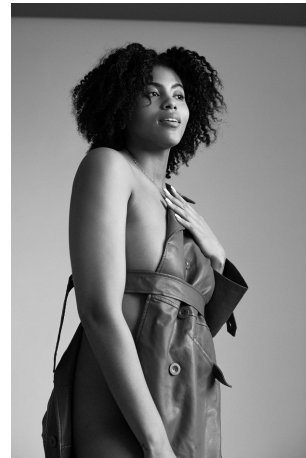

Lesley Lovelace Height 5'11" | 180cm Bust 37" | 94cm Waist 31.5" | 80cm Hips 43" | 109cm
Dress 10-12 US | 40-42 EU Shoe 10 US | 41 EU Hair Dark Brown Eyes Brown

Lesley Lovelace Height 5'11" | 180cm Bust 37" | 94cm Waist 31.5" | 80cm Hips 43" | 109cm
 Dress 10-12 US | 40-42 EU Shoe 10 US | 41 EU Hair Dark Brown Eyes Brown

While supplies last. Ends at midnight.

Lesley Lovelace Height 5'11" | 180cm Bust 37" | 94cm Waist 31.5" | 80cm Hips 43" | 109cm Dress 10-12 US | 40-42 EU Shoe 10 US | 41 EU Hair Dark Brown Eyes Brown

Lesley Lovelace Height 5'11" | 180cm Bust 37" | 94cm Waist 31.5" | 80cm Hips 43" | 109cm
Dress 10-12 US | 40-42 EU Shoe 10 US | 41 EU Hair Dark Brown Eyes Brown

Lesley Lovelace Height 5'11" | 180cm Bust 37" | 94cm Waist 31.5" | 80cm Hips 43" | 109cm
Dress 10-12 US | 40-42 EU Shoe 10 US | 41 EU Hair Dark Brown Eyes Brown