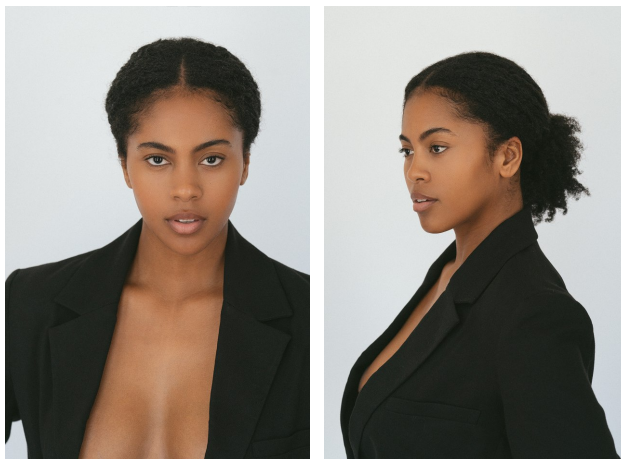

Lesley Lovelace Height 5'11" | 180cm Bust 37" | 94cm Waist 31.5" | 80cm Hips 43" | 109cm
Dress 10-12 US | 40-42 EU Shoe 10 US | 41 EU Hair Dark Brown Eyes Brown

Lesley Lovelace Height 5'11" | 180cm Bust 37" | 94cm Waist 31.5" | 80cm Hips 43" | 109cm
 Dress 10-12 US | 40-42 EU Shoe 10 US | 41 EU Hair Dark Brown Eyes Brown

While supplies last. Ends at midnight.

Lesley Lovelace Height 5'11" | 180cm Bust 37" | 94cm Waist 31.5" | 80cm Hips 43" | 109cm Dress 10-12 US | 40-42 EU Shoe 10 US | 41 EU Hair Dark Brown Eyes Brown

Lesley Lovelace Height 5'11" | 180cm Bust 37" | 94cm Waist 31.5" | 80cm Hips 43" | 109cm
Dress 10-12 US | 40-42 EU Shoe 10 US | 41 EU Hair Dark Brown Eyes Brown

Lesley Lovelace Height 5'11" | 180cm Bust 37" | 94cm Waist 31.5" | 80cm Hips 43" | 109cm
Dress 10-12 US | 40-42 EU Shoe 10 US | 41 EU Hair Dark Brown Eyes Brown