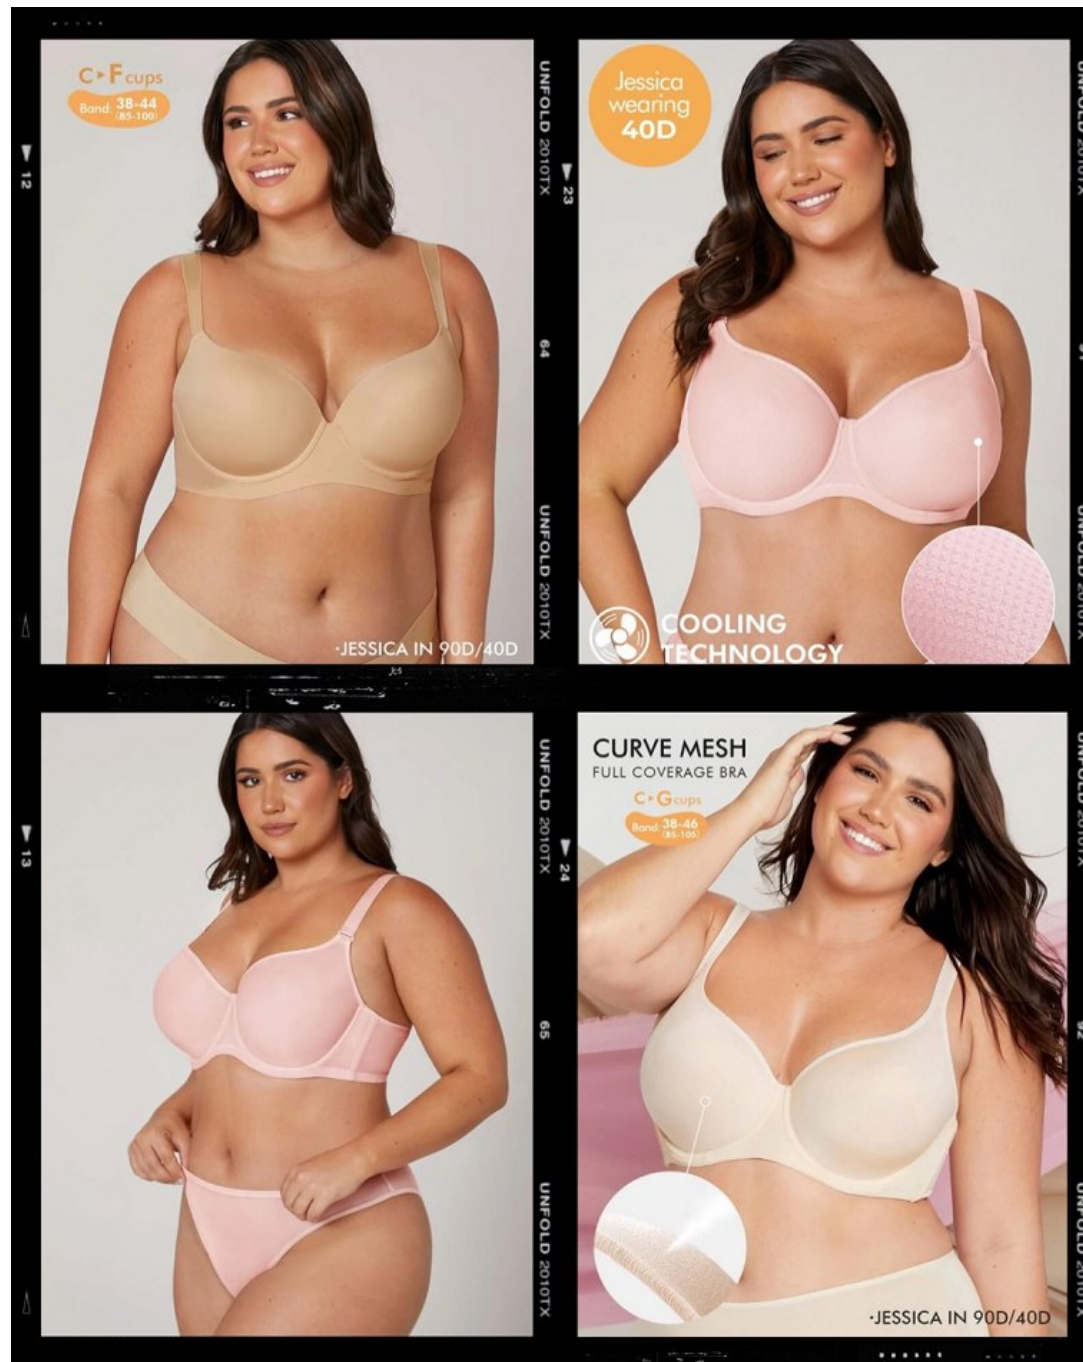

Jessica Craft Height 5'9" | 175cm Bust 40" | 101cm Waist 35" | 89cm Hips 48" | 122cm
Dress 14-16 US | 44-46 EU Shoe 9 US | 40 EU Hair Brown Eyes Brown

Jessica Craft Height 5'9" | 175cm Bust 40" | 101cm Waist 35" | 89cm Hips 48" | 122cm
 Dress 14-16 US | 44-46 EU Shoe 9 US | 40 EU Hair Brown Eyes Brown