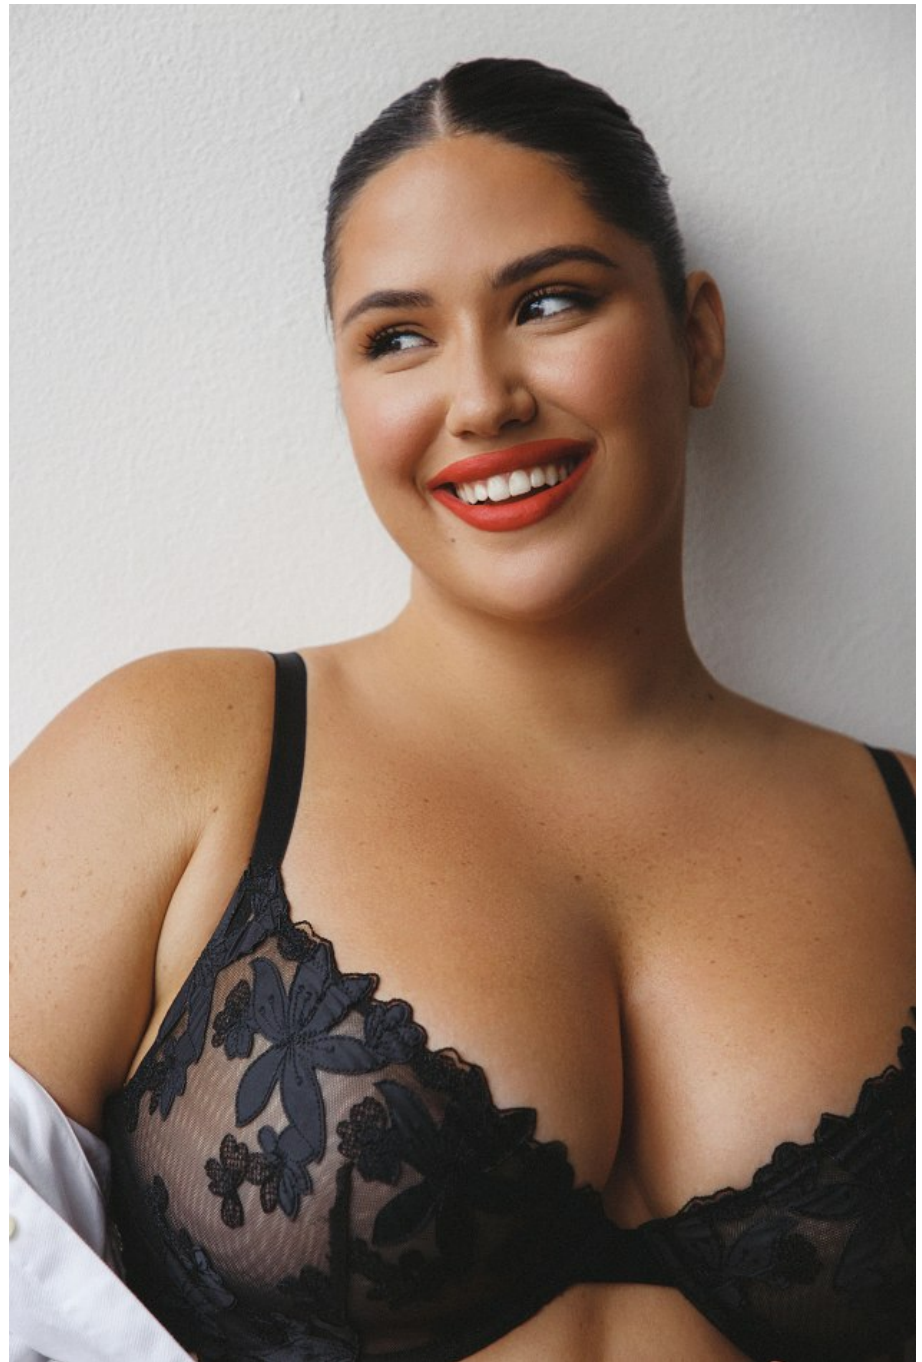

Jessica Craft Height 5'9" | 175cm Bust 40" | 101cm Waist 35" | 89cm Hips 48" | 122cm
Dress 14-16 US | 44-46 EU Shoe 9 US | 40 EU Hair Brown Eyes Brown