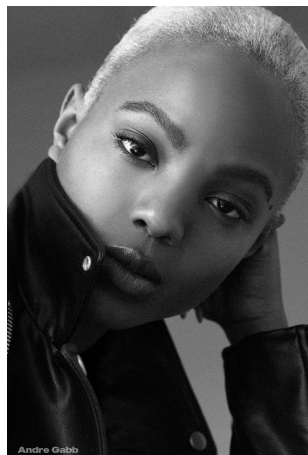

Ciara Foster Height 5'10" | 178cm Bust 38" | 96cm Waist 29" | 74cm Hips 42" | 107cm  
Dress 8-10 US | 38-40 EU Shoe 10 US | 41 EU Hair Brown Eyes Brown

Ciara Foster Height 5'10" | 178cm Bust 38" | 96cm Waist 29" | 74cm Hips 42" | 107cm  
Dress 8-10 US | 38-40 EU Shoe 10 US | 41 EU Hair Brown Eyes Brown

Ciara Foster    Height 5'10" | 178cm    Bust 38" | 96cm    Waist 29" | 74cm    Hips 42" | 107cm  
Dress 8-10 US | 38-40 EU    Shoe 10 US | 41 EU    Hair Brown    Eyes Brown