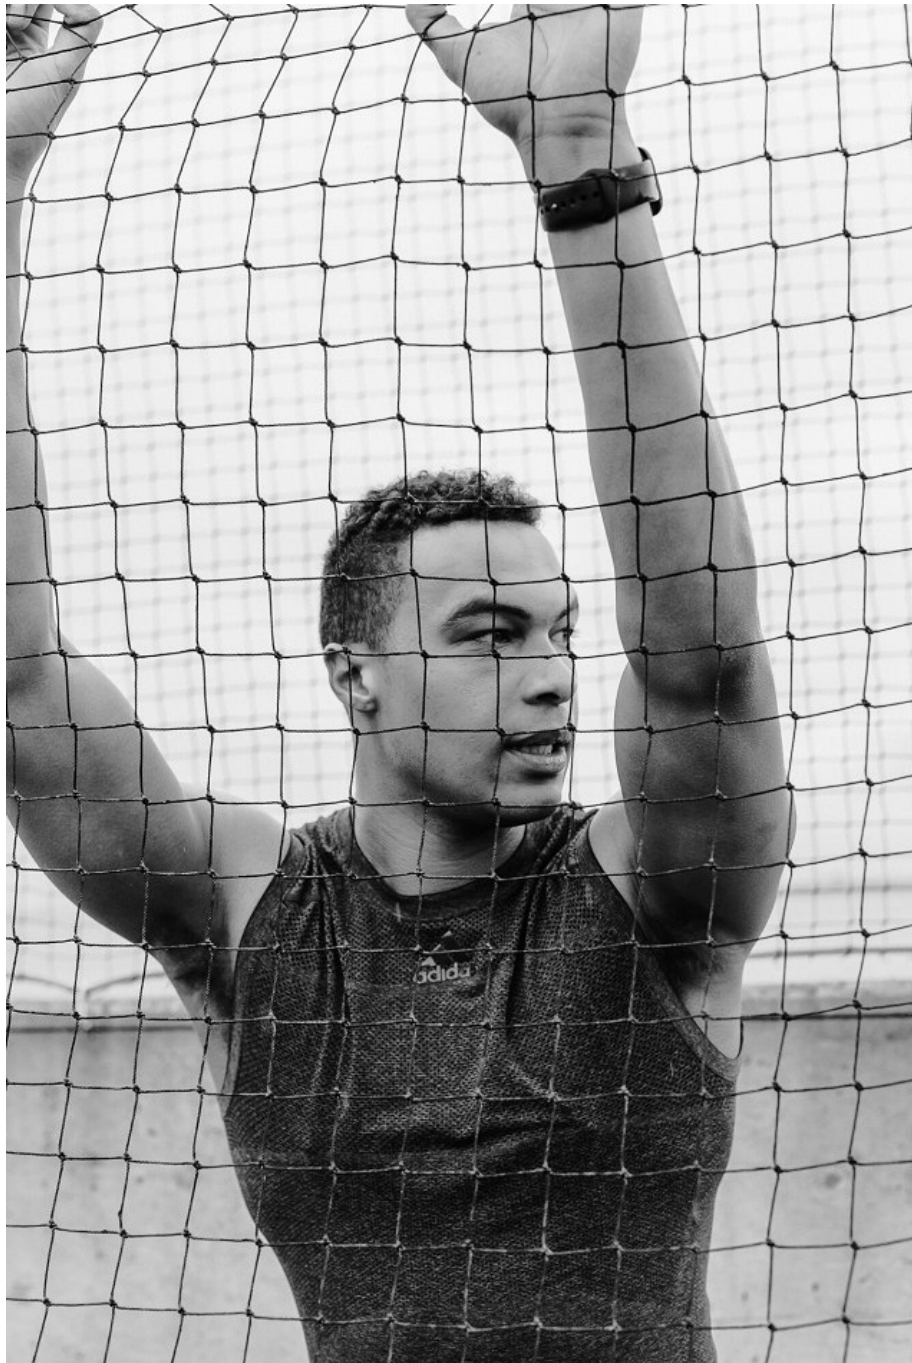

Dale Moss Height 6'2" | 188cm Suit 42" | 106cm L Shirt 33" | 84cm Waist 32" | 81cm  
Inseam 33" | 84cm Shoe 13 US | 48 EU Hair Brown Eyes Hazel

Dale Moss   Height 6'2" | 188cm   Suit 42" | 106cm L   Shirt 33" | 84cm   Waist 32" | 81cm  
Inseam 33" | 84cm   Shoe 13 US | 48 EU   Hair Brown   Eyes Hazel

Dale Moss   Height 6'2" | 188cm   Suit 42" | 106cm L   Shirt 33" | 84cm   Waist 32" | 81cm  
Inseam 33" | 84cm   Shoe 13 US | 48 EU   Hair Brown   Eyes Hazel

**CGM**  
CAROLINE GLEASON  
MANAGEMENT

Dale Moss    Height 6'2" | 188cm    Suit 42" | 106cm L    Shirt 33" | 84cm    Waist 32" | 81cm  
Inseam 33" | 84cm    Shoe 13 US | 48 EU    Hair Brown    Eyes Hazel