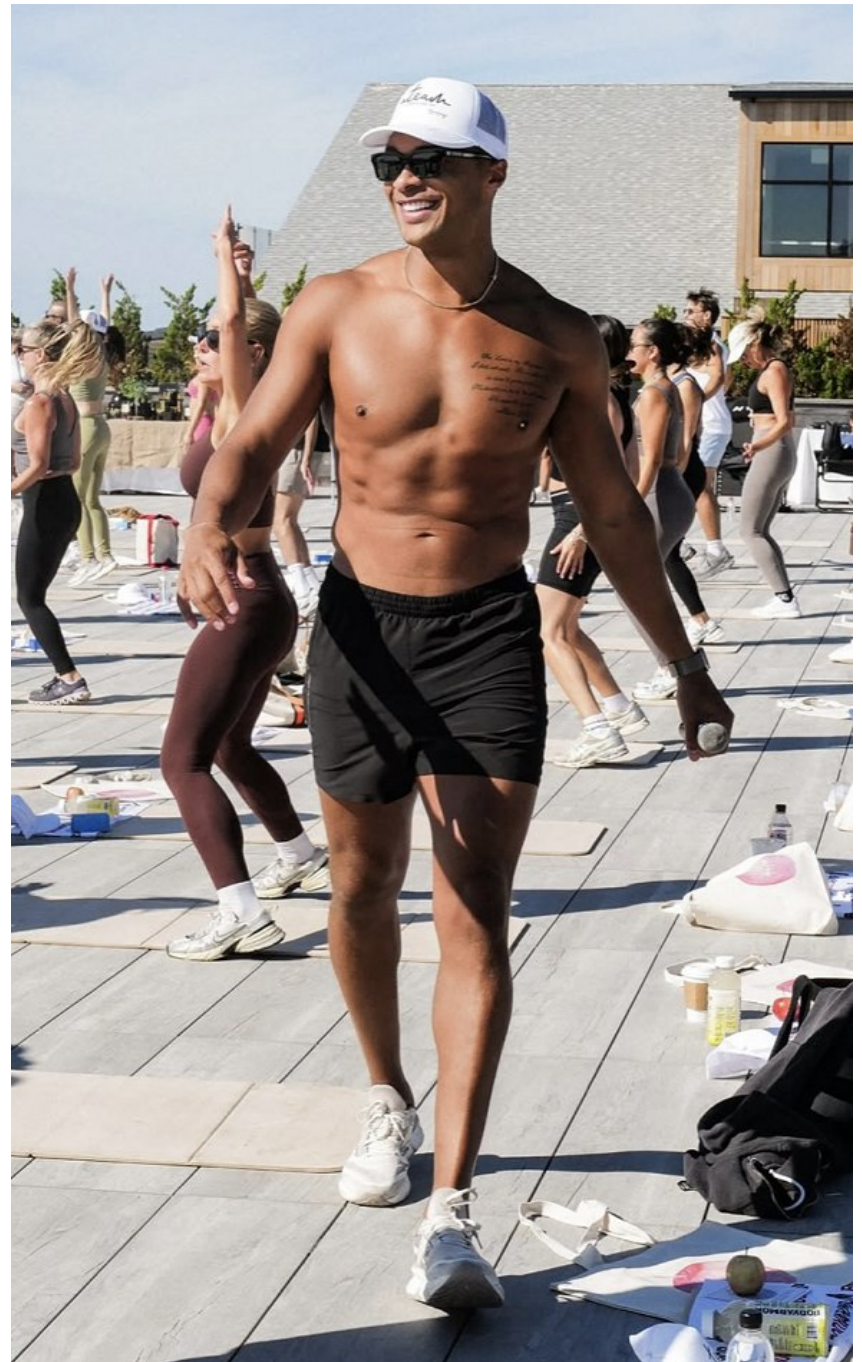

Dale Moss   Height 6'2" | 188cm   Suit 42" | 106cm L   Shirt 33" | 84cm   Waist 32" | 81cm  
Inseam 33" | 84cm   Shoe 13 US | 48 EU   Hair Brown   Eyes Hazel

Dale Moss   Height 6'2" | 188cm   Suit 42" | 106cm L   Shirt 33" | 84cm   Waist 32" | 81cm  
Inseam 33" | 84cm   Shoe 13 US | 48 EU   Hair Brown   Eyes Hazel