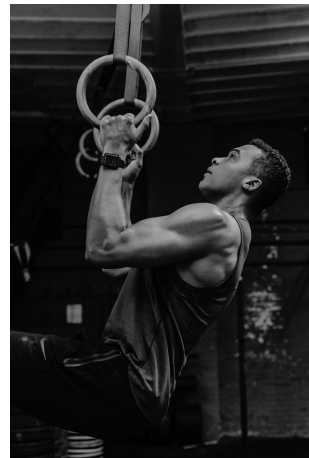

Dale Moss Height 6'2" | 188cm Suit 42" | 106cm L Shirt 33" | 84cm Waist 32" | 81cm
Inseam 33" | 84cm Shoe 13 US | 48 EU Hair Brown Eyes Hazel

Dale Moss Height 6'2" | 188cm Suit 42" | 106cm L Shirt 33" | 84cm Waist 32" | 81cm
 Inseam 33" | 84cm Shoe 13 US | 48 EU Hair Brown Eyes Hazel

Dale Moss Height 6'2" | 188cm Suit 42" | 106cm L Shirt 33" | 84cm Waist 32" | 81cm
 Inseam 33" | 84cm Shoe 13 US | 48 EU Hair Brown Eyes Hazel