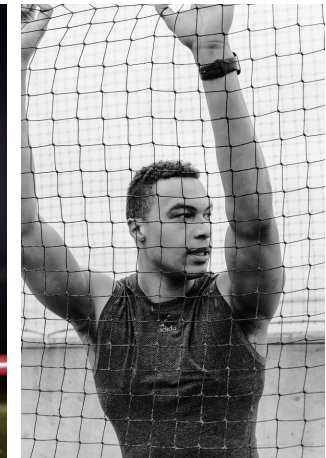

Dale Moss Height 6'2" | 188cm Suit 42" | 106cm L Shirt 33" | 84cm Waist 32" | 81cm
Inseam 33" | 84cm Shoe 13 US | 48 EU Hair Brown Eyes Hazel

Dale Moss Height 6'2" | 188cm Suit 42" | 106cm L Shirt 33" | 84cm Waist 32" | 81cm
 Inseam 33" | 84cm Shoe 13 US | 48 EU Hair Brown Eyes Hazel

Dale Moss Height 6'2" | 188cm Suit 42" | 106cm L Shirt 33" | 84cm Waist 32" | 81cm
 Inseam 33" | 84cm Shoe 13 US | 48 EU Hair Brown Eyes Hazel