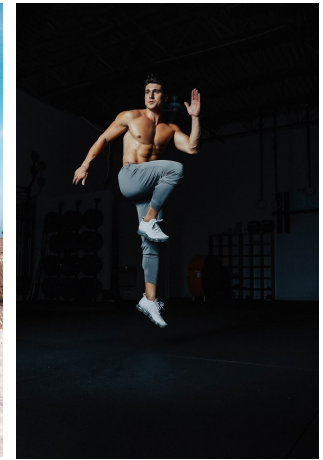

Connor Obrochta Height 6'0" | 183cm Suit 40" | 102cm R Shirt 33" | 84cm Waist 32" | 81cm
Inseam 32" | 81cm Shoe 10.5 US | 44.5 EU Hair Brown Eyes Hazel

Connor Obrochta Height 6'0" | 183cm Suit 40" | 102cm R Shirt 33" | 84cm Waist 32" | 81cm
Inseam 32" | 81cm Shoe 10.5 US | 44.5 EU Hair Brown Eyes Hazel

Connor Obrochta Height 6'0" | 183cm Suit 40" | 102cm R Shirt 33" | 84cm Waist 32" | 81cm
Inseam 32" | 81cm Shoe 10.5 US | 44.5 EU Hair Brown Eyes Hazel