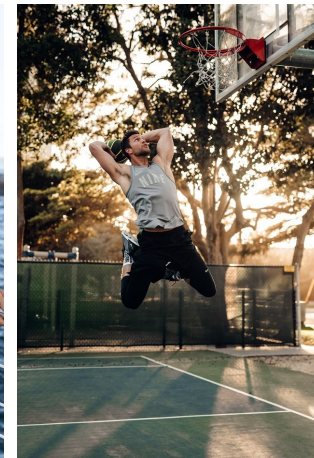

Corey Brooks Height 6'4" | 193cm Suit 42" | 107cm L Shirt 35.5" | 90cm Waist 32" | 81cm
Inseam 33" | 84cm Shoe 12 US | 46.5 EU Hair Brown Eyes Green | Blue

Corey Brooks Height 6'4" | 193cm Suit 42" | 107cm L Shirt 35.5" | 90cm Waist 32" | 81cm
Inseam 33" | 84cm Shoe 12 US | 46.5 EU Hair Brown Eyes Green | Blue