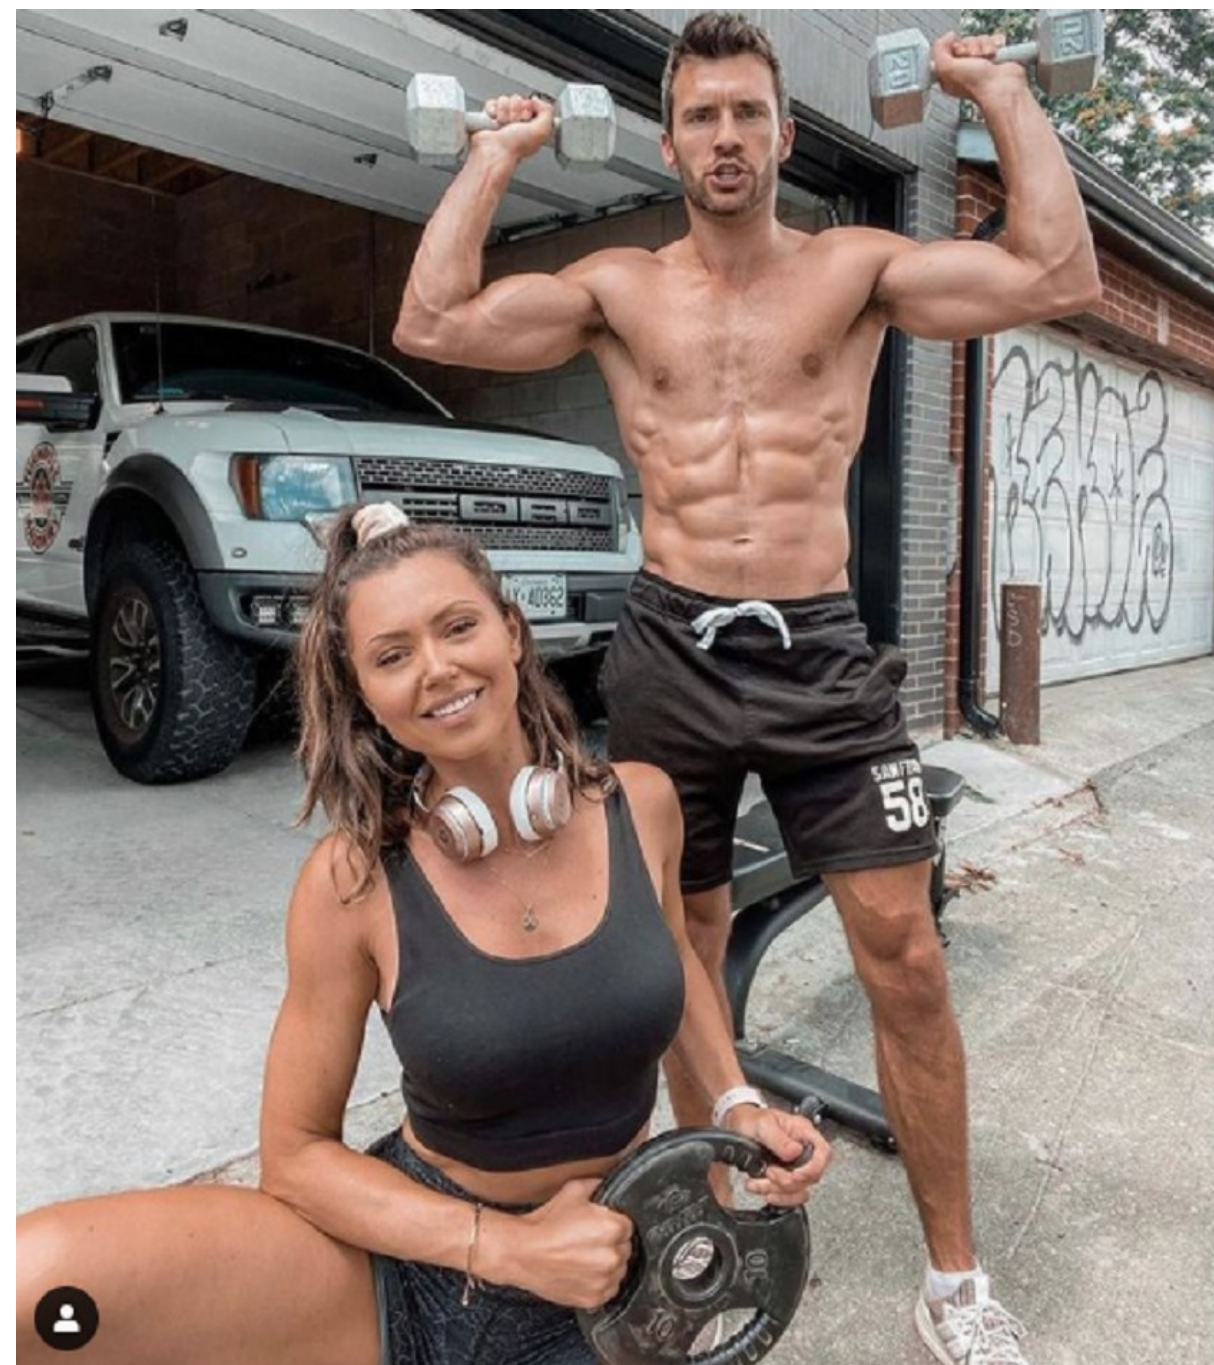

Jesse Dunphy Height 5'11" | 180cm Suit 40" | 101cm R Shirt 33" | 84cm Waist 32" | 81cm  
Inseam 32" | 81cm Shoe 10 US | 44 EU Hair Brown Eyes Brown

Jesse Dunphy    Height 5'11" | 180cm    Suit 40" | 101cm R    Shirt 33" | 84cm    Waist 32" | 81cm  
Inseam 32" | 81cm    Shoe 10 US | 44 EU    Hair Brown    Eyes Brown