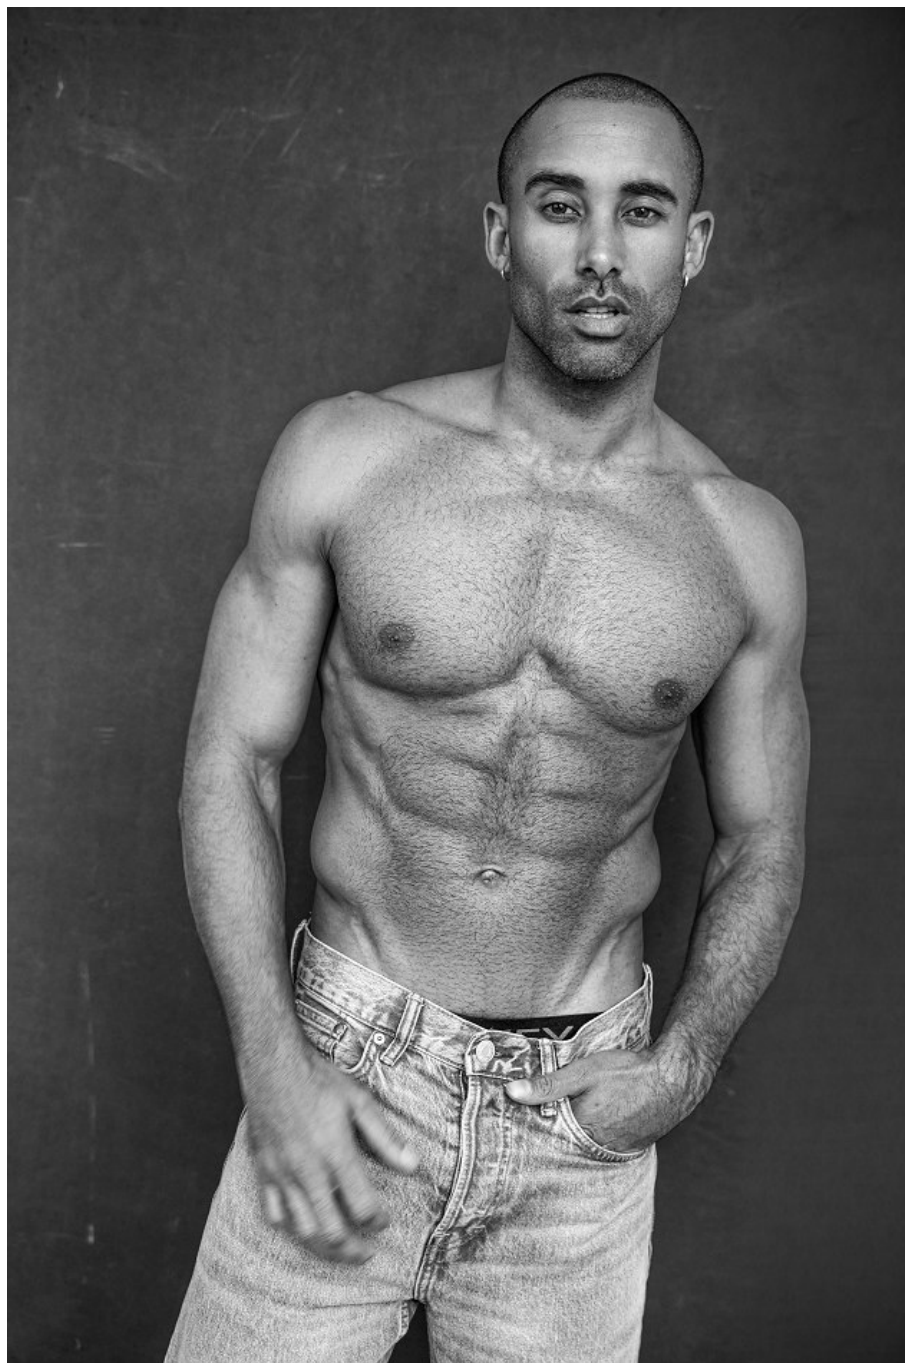

Dominic D'angelica    Height 6'2" | 188cm    Suit 40" | 101cm R    Shirt 34" | 86cm    Waist 32" | 81cm  
Inseam 32" | 81cm    Shoe 11.5 US | 46 EU    Hair Dark Brown    Eyes Brown

Dominic D'angelica   Height 6'2" | 188cm   Suit 40" | 101cm R   Shirt 34" | 86cm   Waist 32" | 81cm  
Inseam 32" | 81cm   Shoe 11.5 US | 46 EU   Hair Dark Brown   Eyes Brown

Dominic D'angelica   Height 6'2" | 188cm   Suit 40" | 101cm R   Shirt 34" | 86cm   Waist 32" | 81cm  
Inseam 32" | 81cm   Shoe 11.5 US | 46 EU   Hair Dark Brown   Eyes Brown

**CGM**  
CAROLINE GLEASON  
MANAGEMENT