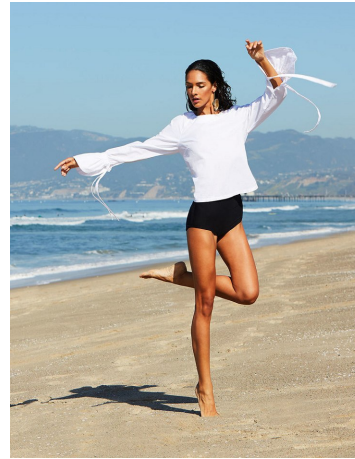

Sadie Burris Height 5'9" | 175cm Bust 34" | 86cm Waist 26" | 66cm Hips 36" | 92cm
Dress 2-4 US | 32-34 EU Shoe 9.5 US | 40.5 EU Hair Brown Eyes Brown

Sadie Burris Height 5'9" | 175cm Bust 34" | 86cm Waist 26" | 66cm Hips 36" | 92cm
Dress 2-4 US | 32-34 EU Shoe 9.5 US | 40.5 EU Hair Brown Eyes Brown

Sadie Burris Height 5'9" | 175cm Bust 34" | 86cm Waist 26" | 66cm Hips 36" | 92cm
Dress 2-4 US | 32-34 EU Shoe 9.5 US | 40.5 EU Hair Brown Eyes Brown