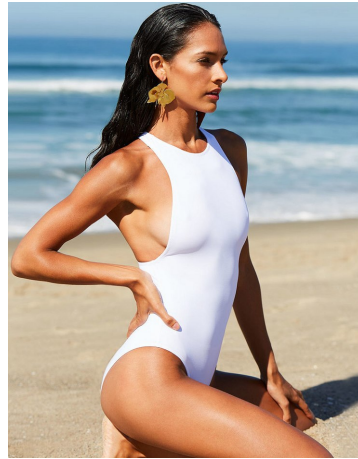

Sadie Burris Height 5'9" | 175cm Bust 34" | 86cm Waist 26" | 66cm Hips 36" | 92cm
Dress 2-4 US | 32-34 EU Shoe 9.5 US | 40.5 EU Hair Brown Eyes Brown

Sadie Burris Height 5'9" | 175cm Bust 34" | 86cm Waist 26" | 66cm Hips 36" | 92cm
Dress 2-4 US | 32-34 EU Shoe 9.5 US | 40.5 EU Hair Brown Eyes Brown

Sadie Burris Height 5'9" | 175cm Bust 34" | 86cm Waist 26" | 66cm Hips 36" | 92cm
Dress 2-4 US | 32-34 EU Shoe 9.5 US | 40.5 EU Hair Brown Eyes Brown