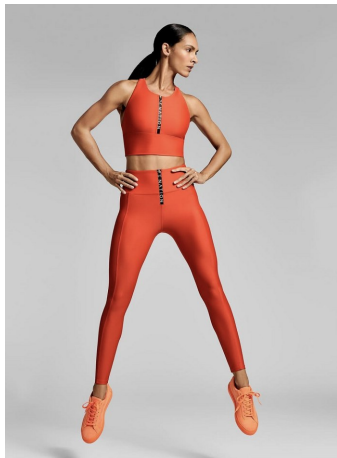

Sadie Burris Height 5'9" | 175cm Bust 34" | 86cm Waist 26" | 66cm Hips 36" | 92cm
Dress 2-4 US | 32-34 EU Shoe 9.5 US | 40.5 EU Hair Brown Eyes Brown

Sadie Burris Height 5'9" | 175cm Bust 34" | 86cm Waist 26" | 66cm Hips 36" | 92cm
Dress 2-4 US | 32-34 EU Shoe 9.5 US | 40.5 EU Hair Brown Eyes Brown

Sadie Burris Height 5'9" | 175cm Bust 34" | 86cm Waist 26" | 66cm Hips 36" | 92cm
Dress 2-4 US | 32-34 EU Shoe 9.5 US | 40.5 EU Hair Brown Eyes Brown