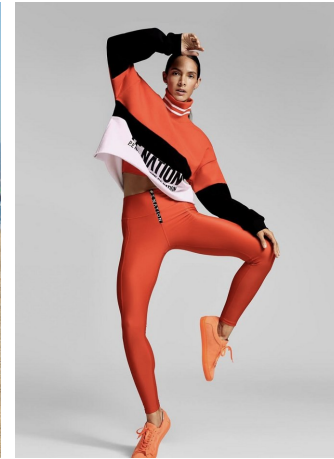

Sadie Burris Height 5'9" | 175cm Bust 34" | 86cm Waist 26" | 66cm Hips 36" | 92cm
Dress 2-4 US | 32-34 EU Shoe 9.5 US | 40.5 EU Hair Brown Eyes Brown

Sadie Burris Height 5'9" | 175cm Bust 34" | 86cm Waist 26" | 66cm Hips 36" | 92cm
Dress 2-4 US | 32-34 EU Shoe 9.5 US | 40.5 EU Hair Brown Eyes Brown

Sadie Burris Height 5'9" | 175cm Bust 34" | 86cm Waist 26" | 66cm Hips 36" | 92cm
Dress 2-4 US | 32-34 EU Shoe 9.5 US | 40.5 EU Hair Brown Eyes Brown