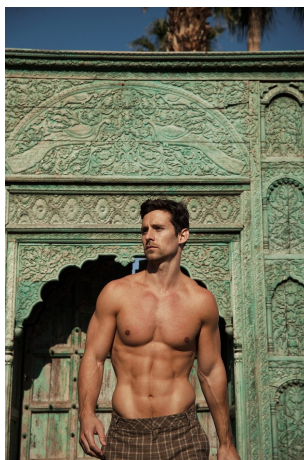

Tyler Lough Height 6'0" | 183cm Suit 40" | 101cm R Shirt 33" | 84cm Waist 32" | 81cm
Inseam 32" | 81cm Shoe 10.5 US | 44.5 EU Hair Brown Eyes Blue

Tyler Lough Height 6'0" | 183cm Suit 40" | 101cm R Shirt 33" | 84cm Waist 32" | 81cm
Inseam 32" | 81cm Shoe 10.5 US | 44.5 EU Hair Brown Eyes Blue

Tyler Lough Height 6'0" | 183cm Suit 40" | 101cm R Shirt 33" | 84cm Waist 32" | 81cm
Inseam 32" | 81cm Shoe 10.5 US | 44.5 EU Hair Brown Eyes Blue