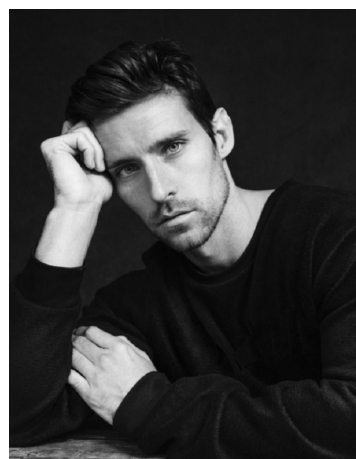

Tyler Lough Height 6'0" | 183cm Suit 40" | 101cm R Shirt 33" | 84cm Waist 32" | 81cm
Inseam 32" | 81cm Shoe 10.5 US | 44.5 EU Hair Brown Eyes Blue

Tyler Lough Height 6'0" | 183cm Suit 40" | 101cm R Shirt 33" | 84cm Waist 32" | 81cm
Inseam 32" | 81cm Shoe 10.5 US | 44.5 EU Hair Brown Eyes Blue