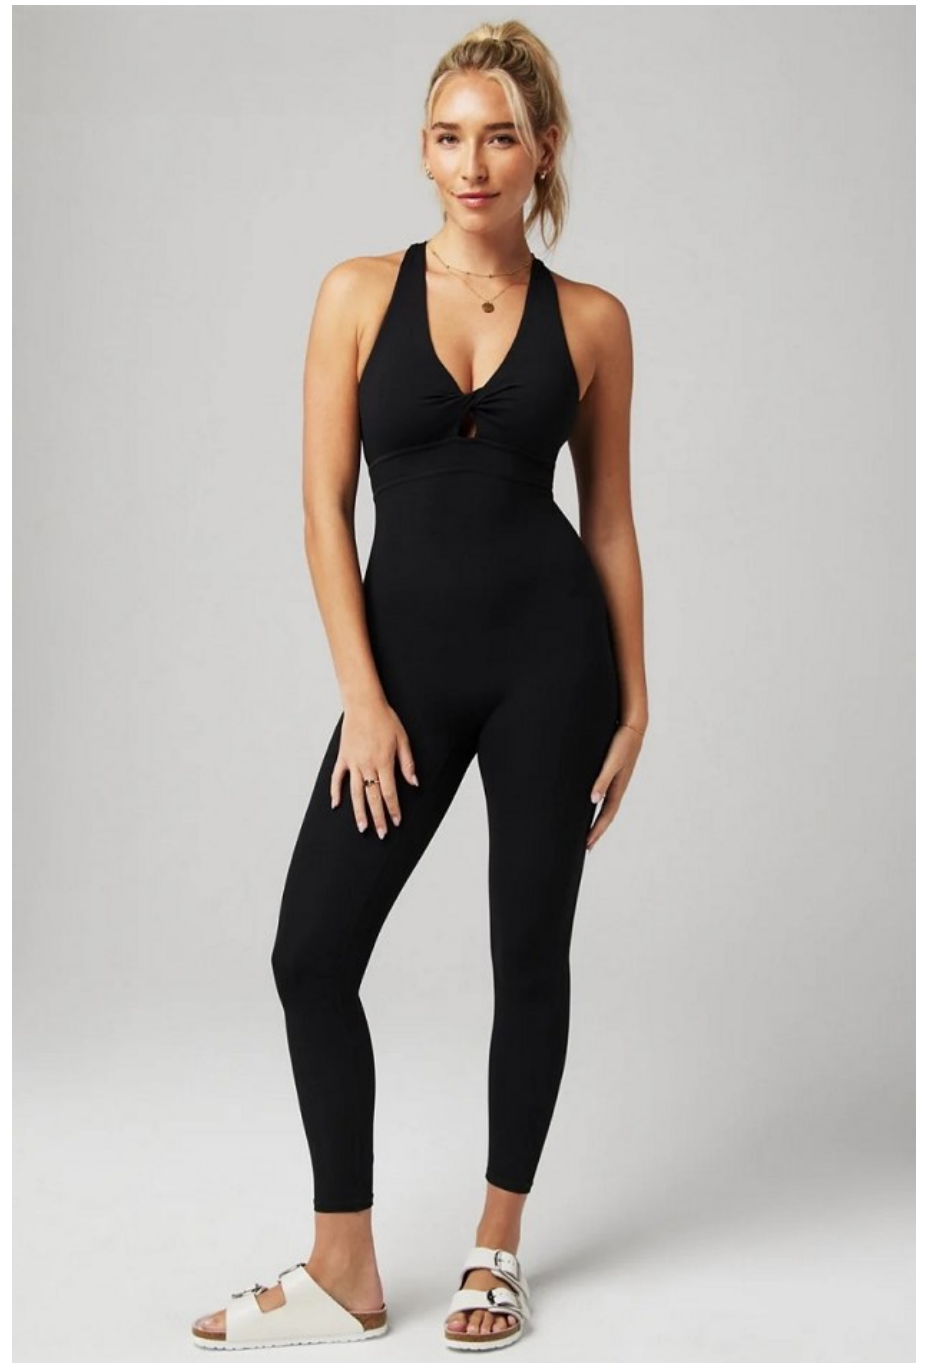

Tyler Libera Height 5'9" | 175cm Bust 34" | 86cm Waist 25" | 64cm Hips 37" | 94cm
Dress 2-4 US | 32-34 EU Shoe 8.5 US | 39.5 EU Hair Blonde Eyes Green

Tyler Libera Height 5'9" | 175cm Bust 34" | 86cm Waist 25" | 64cm Hips 37" | 94cm
Dress 2-4 US | 32-34 EU Shoe 8.5 US | 39.5 EU Hair Blonde Eyes Green