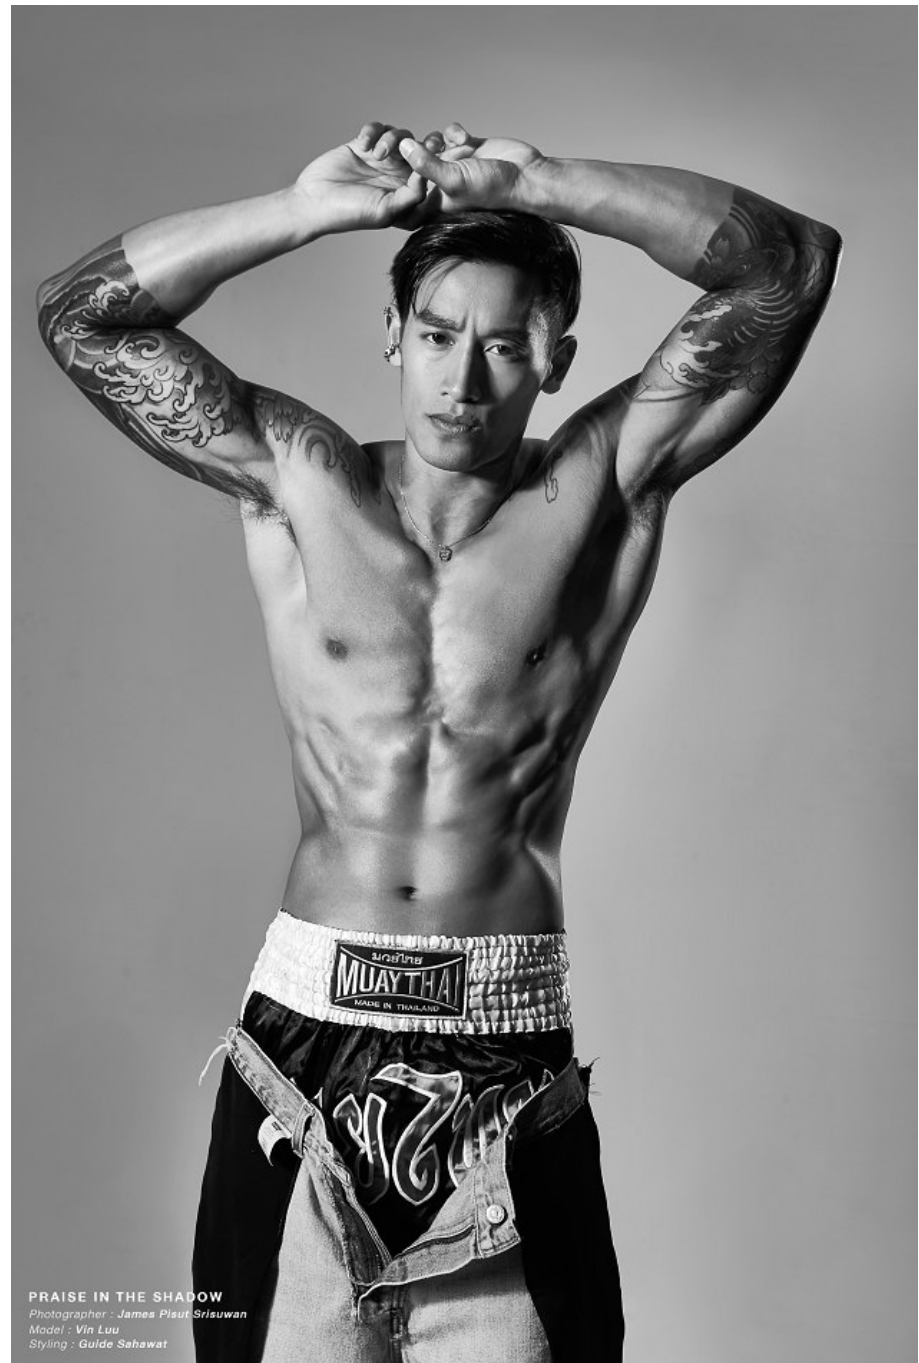

CGM
CAROLINE GLEASON
MANAGEMENT

The Perfect Man

VIHN LUU/
SUMMER '24

Vinh Luu Height 6'0" | 183cm Suit 40" | 102cm R Shirt 35" | 89cm Waist 32" | 81cm
 Inseam 32" | 81cm Shoe 10.5 US | 44.5 EU Hair Black Eyes Brown

Vinh Luu Height 6'0" | 183cm Suit 40" | 102cm R Shirt 35" | 89cm Waist 32" | 81cm
Inseam 32" | 81cm Shoe 10.5 US | 44.5 EU Hair Black Eyes Brown

PRAISE IN THE SHADOW
Photographer : James Plaut Srisuwan
Model : Vin Luu
Styling : Guide Sahawat