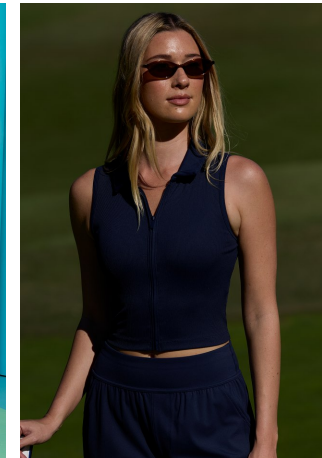

Kayla Jones Height 5'7.5" | 171cm Bust 34" | 86cm Waist 24" | 61cm Hips 35" | 89cm
Dress 2-4 US | 32-34 EU Shoe 7.5 US | 38.5 EU Hair Blonde Eyes Brown

Kayla Jones Height 5'7.5" | 171cm Bust 34" | 86cm Waist 24" | 61cm Hips 35" | 89cm
Dress 2-4 US | 32-34 EU Shoe 7.5 US | 38.5 EU Hair Blonde Eyes Brown

Kayla Jones Height 5'7.5" | 171cm Bust 34" | 86cm Waist 24" | 61cm Hips 35" | 89cm
Dress 2-4 US | 32-34 EU Shoe 7.5 US | 38.5 EU Hair Blonde Eyes Brown