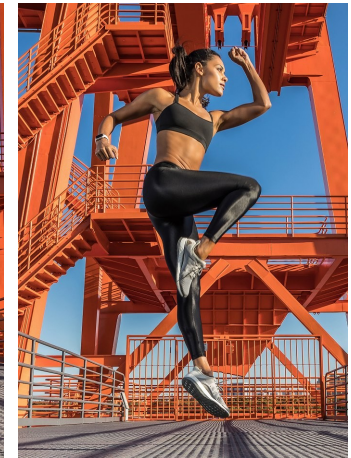

Taylor Walker Height 5'8" | 173cm Bust 34" | 86cm Waist 25" | 64cm Hips 35" | 89cm
Dress 4 US | 34 EU Shoe 8 US | 39 EU Hair Brown Eyes Brown

Taylor Walker Height 5'8" | 173cm Bust 34" | 86cm Waist 25" | 64cm Hips 35" | 89cm
Dress 4 US | 34 EU Shoe 8 US | 39 EU Hair Brown Eyes Brown

CGM
CAROLINE GLEASON
MANAGEMENT

Taylor Walker Height 5'8" | 173cm Bust 34" | 86cm Waist 25" | 64cm Hips 35" | 89cm
Dress 4 US | 34 EU Shoe 8 US | 39 EU Hair Brown Eyes Brown

CGM
CAROLINE GLEASON
MANAGEMENT