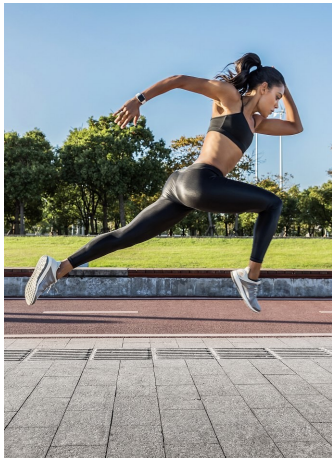

Taylor Walker Height 5'8" | 173cm Bust 34" | 86cm Waist 25" | 64cm Hips 35" | 89cm
Dress 4 US | 34 EU Shoe 8 US | 39 EU Hair Brown Eyes Brown

Taylor Walker Height 5'8" | 173cm Bust 34" | 86cm Waist 25" | 64cm Hips 35" | 89cm
Dress 4 US | 34 EU Shoe 8 US | 39 EU Hair Brown Eyes Brown

CGM
CAROLINE GLEASON
MANAGEMENT

Taylor Walker Height 5'8" | 173cm Bust 34" | 86cm Waist 25" | 64cm Hips 35" | 89cm
Dress 4 US | 34 EU Shoe 8 US | 39 EU Hair Brown Eyes Brown

CGM
CAROLINE GLEASON
MANAGEMENT