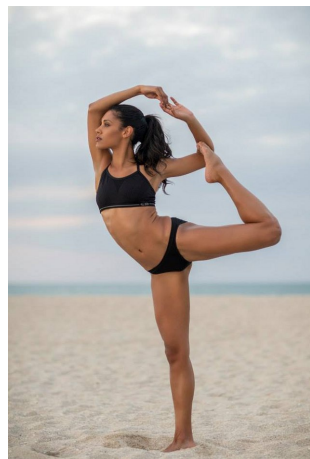

Taylor Walker Height 5'8" | 173cm Bust 34" | 86cm Waist 25" | 64cm Hips 35" | 89cm
Dress 4 US | 34 EU Shoe 8 US | 39 EU Hair Brown Eyes Brown

Taylor Walker Height 5'8" | 173cm Bust 34" | 86cm Waist 25" | 64cm Hips 35" | 89cm
Dress 4 US | 34 EU Shoe 8 US | 39 EU Hair Brown Eyes Brown

CGM
CAROLINE GLEASON
MANAGEMENT

Taylor Walker Height 5'8" | 173cm Bust 34" | 86cm Waist 25" | 64cm Hips 35" | 89cm
Dress 4 US | 34 EU Shoe 8 US | 39 EU Hair Brown Eyes Brown

CGM
CAROLINE GLEASON
MANAGEMENT