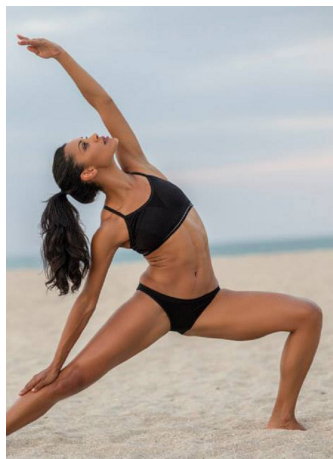

Taylor Walker Height 5'8" | 173cm Bust 34" | 86cm Waist 25" | 64cm Hips 35" | 89cm
Dress 4 US | 34 EU Shoe 8 US | 39 EU Hair Brown Eyes Brown

Taylor Walker Height 5'8" | 173cm Bust 34" | 86cm Waist 25" | 64cm Hips 35" | 89cm
Dress 4 US | 34 EU Shoe 8 US | 39 EU Hair Brown Eyes Brown

CGM
CAROLINE GLEASON
MANAGEMENT

Taylor Walker Height 5'8" | 173cm Bust 34" | 86cm Waist 25" | 64cm Hips 35" | 89cm
Dress 4 US | 34 EU Shoe 8 US | 39 EU Hair Brown Eyes Brown

CGM
CAROLINE GLEASON
MANAGEMENT