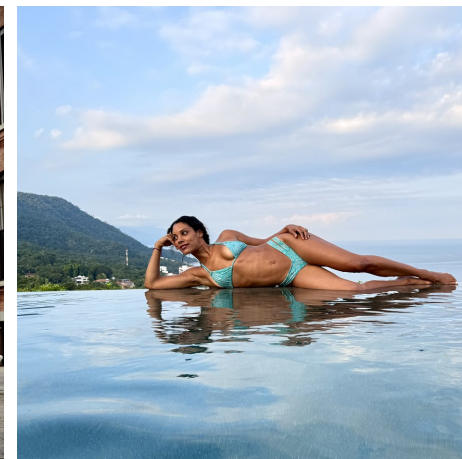

Taylor Walker Height 5'8" | 173cm Bust 34" | 86cm Waist 25" | 64cm Hips 35" | 89cm
Dress 4 US | 34 EU Shoe 8 US | 39 EU Hair Brown Eyes Brown

Taylor Walker Height 5'8" | 173cm Bust 34" | 86cm Waist 25" | 64cm Hips 35" | 89cm
Dress 4 US | 34 EU Shoe 8 US | 39 EU Hair Brown Eyes Brown

CGM
CAROLINE GLEASON
MANAGEMENT

Taylor Walker Height 5'8" | 173cm Bust 34" | 86cm Waist 25" | 64cm Hips 35" | 89cm
Dress 4 US | 34 EU Shoe 8 US | 39 EU Hair Brown Eyes Brown

CGM
CAROLINE GLEASON
MANAGEMENT