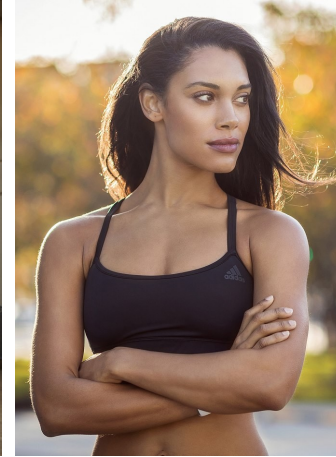

Taylor Walker Height 5'8" | 173cm Bust 34" | 86cm Waist 25" | 64cm Hips 35" | 89cm
Dress 4 US | 34 EU Shoe 8 US | 39 EU Hair Brown Eyes Brown

Taylor Walker Height 5'8" | 173cm Bust 34" | 86cm Waist 25" | 64cm Hips 35" | 89cm
Dress 4 US | 34 EU Shoe 8 US | 39 EU Hair Brown Eyes Brown

CGM
CAROLINE GLEASON
MANAGEMENT

Taylor Walker Height 5'8" | 173cm Bust 34" | 86cm Waist 25" | 64cm Hips 35" | 89cm
Dress 4 US | 34 EU Shoe 8 US | 39 EU Hair Brown Eyes Brown

CGM
CAROLINE GLEASON
MANAGEMENT