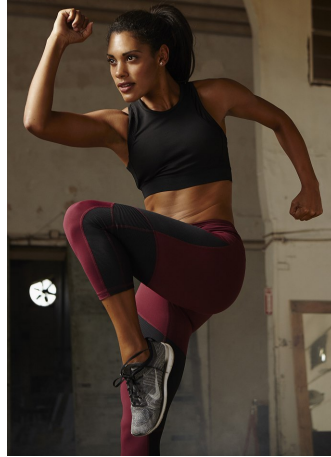

Taylor Walker Height 5'8" | 173cm Bust 34" | 86cm Waist 25" | 64cm Hips 35" | 89cm
Dress 4 US | 34 EU Shoe 8 US | 39 EU Hair Brown Eyes Brown

Taylor Walker Height 5'8" | 173cm Bust 34" | 86cm Waist 25" | 64cm Hips 35" | 89cm
Dress 4 US | 34 EU Shoe 8 US | 39 EU Hair Brown Eyes Brown

CGM
CAROLINE GLEASON
MANAGEMENT

Taylor Walker Height 5'8" | 173cm Bust 34" | 86cm Waist 25" | 64cm Hips 35" | 89cm
Dress 4 US | 34 EU Shoe 8 US | 39 EU Hair Brown Eyes Brown

CGM
CAROLINE GLEASON
MANAGEMENT