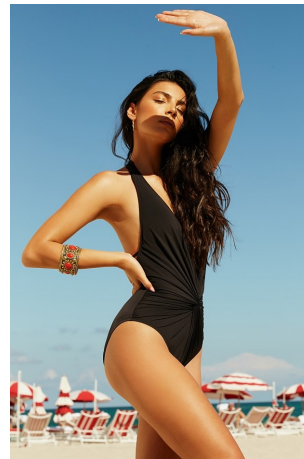

Victoria Chirino Height 5'7" | 170cm Bust 34" | 86cm Waist 26" | 66cm Hips 36" | 92cm
 Dress 2-4 US | 32-34 EU Shoe 8.5 US | 39.5 EU Hair Brown Eyes Brown

Victoria Chirino Height 5'7" | 170cm Bust 34" | 86cm Waist 26" | 66cm Hips 36" | 92cm
Dress 2-4 US | 32-34 EU Shoe 8.5 US | 39.5 EU Hair Brown Eyes Brown