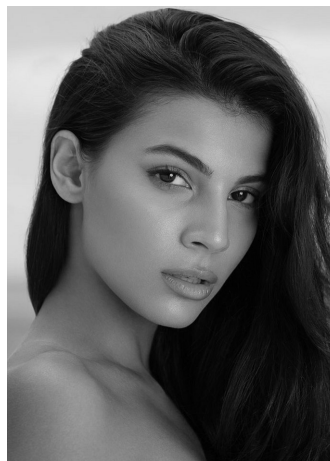

Victoria Chirino Height 5'7" | 170cm Bust 34" | 86cm Waist 26" | 66cm Hips 36" | 92cm
 Dress 2-4 US | 32-34 EU Shoe 8.5 US | 39.5 EU Hair Brown Eyes Brown

Victoria Chirino Height 5'7" | 170cm Bust 34" | 86cm Waist 26" | 66cm Hips 36" | 92cm
Dress 2-4 US | 32-34 EU Shoe 8.5 US | 39.5 EU Hair Brown Eyes Brown