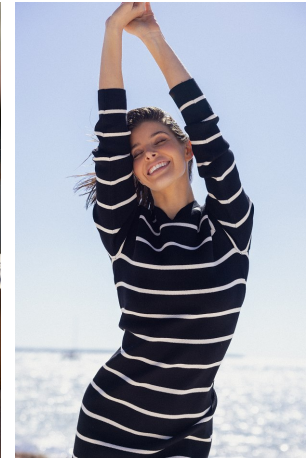

Ashley Dickerson Height 5'8" | 173cm Bust 34" | 86cm Waist 25" | 63cm Hips 35" | 89cm  
Dress 2 US | 32 EU Shoe 7 US | 38 EU Hair Brown Eyes Brown

Ashley Dickerson Height 5'8" | 173cm Bust 34" | 86cm Waist 25" | 63cm Hips 35" | 89cm  
Dress 2 US | 32 EU Shoe 7 US | 38 EU Hair Brown Eyes Brown