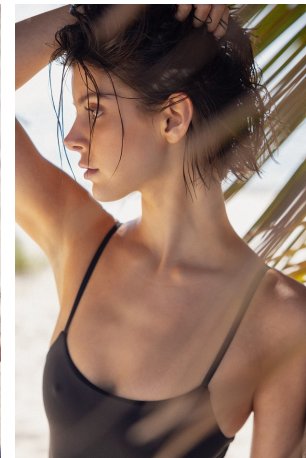

Ashley Dickerson Height 5'8" | 173cm Bust 34" | 86cm Waist 25" | 63cm Hips 35" | 89cm  
Dress 2 US | 32 EU Shoe 7 US | 38 EU Hair Brown Eyes Brown

Ashley Dickerson Height 5'8" | 173cm Bust 34" | 86cm Waist 25" | 63cm Hips 35" | 89cm  
Dress 2 US | 32 EU Shoe 7 US | 38 EU Hair Brown Eyes Brown