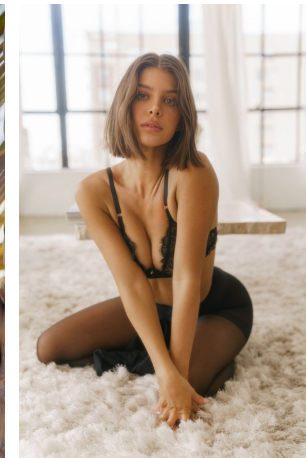

Ashley Dickerson Height 5'8" | 173cm Bust 34" | 86cm Waist 25" | 63cm Hips 35" | 89cm  
Dress 2 US | 32 EU Shoe 7 US | 38 EU Hair Brown Eyes Brown

Ashley Dickerson Height 5'8" | 173cm Bust 34" | 86cm Waist 25" | 63cm Hips 35" | 89cm  
Dress 2 US | 32 EU Shoe 7 US | 38 EU Hair Brown Eyes Brown