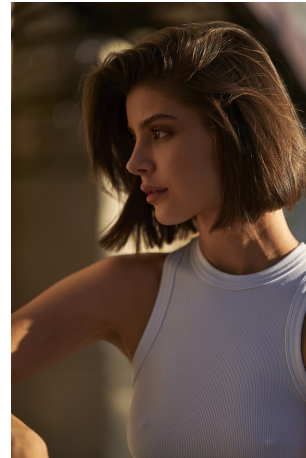

Ashley Dickerson Height 5'8" | 173cm Bust 34" | 86cm Waist 25" | 63cm Hips 35" | 89cm  
Dress 2 US | 32 EU Shoe 7 US | 38 EU Hair Brown Eyes Brown

Ashley Dickerson Height 5'8" | 173cm Bust 34" | 86cm Waist 25" | 63cm Hips 35" | 89cm  
Dress 2 US | 32 EU Shoe 7 US | 38 EU Hair Brown Eyes Brown