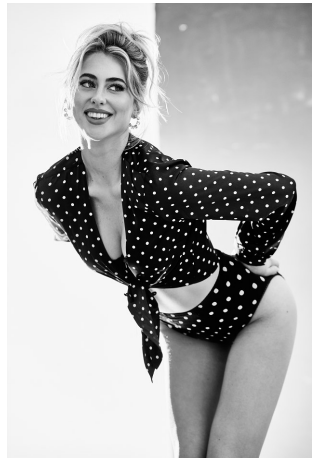

Julia Hamilton Height 5'10" | 178cm Bust 34" | 86cm Waist 24" | 61cm Hips 35" | 89cm
 Dress 2 US | 32 EU Shoe 8 US | 39 EU Hair Blonde Eyes Blue

Julia Hamilton Height 5'10" | 178cm Bust 34" | 86cm Waist 24" | 61cm Hips 35" | 89cm
 Dress 2 US | 32 EU Shoe 8 US | 39 EU Hair Blonde Eyes Blue

Julia Hamilton Height 5'10" | 178cm Bust 34" | 86cm Waist 24" | 61cm Hips 35" | 89cm
Dress 2 US | 32 EU Shoe 8 US | 39 EU Hair Blonde Eyes Blue