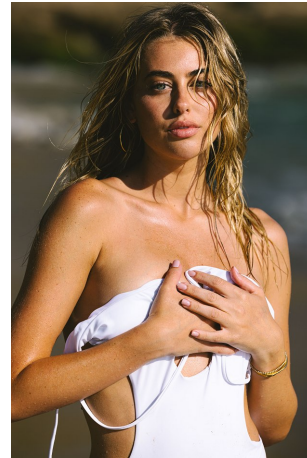

Julia Hamilton Height 5'10" | 178cm Bust 34" | 86cm Waist 24" | 61cm Hips 35" | 89cm
 Dress 2 US | 32 EU Shoe 8 US | 39 EU Hair Blonde Eyes Blue

Julia Hamilton Height 5'10" | 178cm Bust 34" | 86cm Waist 24" | 61cm Hips 35" | 89cm
 Dress 2 US | 32 EU Shoe 8 US | 39 EU Hair Blonde Eyes Blue

Julia Hamilton Height 5'10" | 178cm Bust 34" | 86cm Waist 24" | 61cm Hips 35" | 89cm
Dress 2 US | 32 EU Shoe 8 US | 39 EU Hair Blonde Eyes Blue