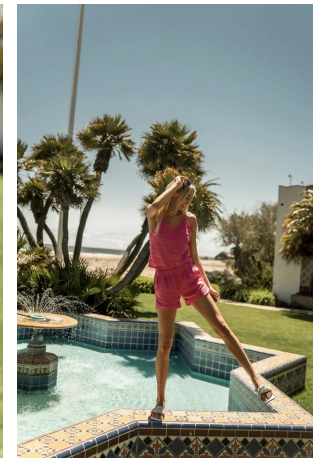

Julia Hamilton Height 5'10" | 178cm Bust 34" | 86cm Waist 24" | 61cm Hips 35" | 89cm
Dress 2 US | 32 EU Shoe 8 US | 39 EU Hair Blonde Eyes Blue