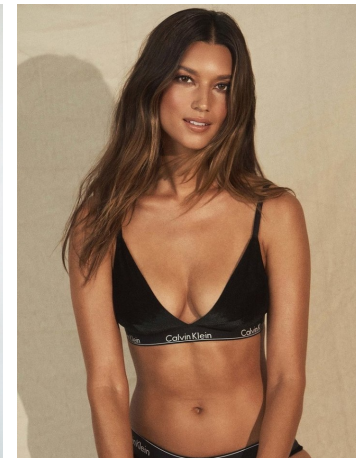

Natalia Lalonde Height 5'9" | 175cm Bust 34" | 86cm Waist 24" | 61cm Hips 36" | 92cm  
Dress 2-4 US | 32-34 EU Shoe 9.5 US | 40.5 EU Hair Brown Eyes Brown

Natalia Lalonde Height 5'9" | 175cm Bust 34" | 86cm Waist 24" | 61cm Hips 36" | 92cm  
 Dress 2-4 US | 32-34 EU Shoe 9.5 US | 40.5 EU Hair Brown Eyes Brown

Natalia Lalonde Height 5'9" | 175cm Bust 34" | 86cm Waist 24" | 61cm Hips 36" | 92cm  
Dress 2-4 US | 32-34 EU Shoe 9.5 US | 40.5 EU Hair Brown Eyes Brown