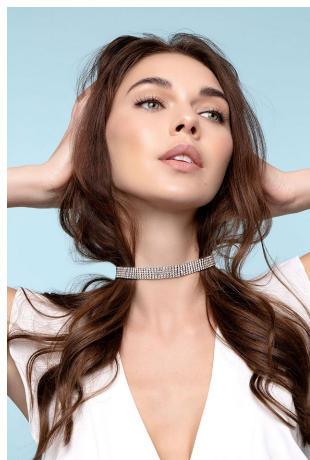

Anna Merkureva Height 5'9" | 175cm Bust 32" | 81cm Waist 24" | 61cm Hips 34.5" | 87cm
Dress 2 US | 32 EU Shoe 7.5 US | 38.5 EU Hair Brown Eyes Green

Anna Merkureva Height 5'9" | 175cm Bust 32" | 81cm Waist 24" | 61cm Hips 34.5" | 87cm
Dress 2 US | 32 EU Shoe 7.5 US | 38.5 EU Hair Brown Eyes Green

Anna Merkureva Height 5'9" | 175cm Bust 32" | 81cm Waist 24" | 61cm Hips 34.5" | 87cm
Dress 2 US | 32 EU Shoe 7.5 US | 38.5 EU Hair Brown Eyes Green

CGM
CAROLINE GLEASON
MANAGEMENT

Anna Merkureva Height 5'9" | 175cm Bust 32" | 81cm Waist 24" | 61cm Hips 34.5" | 87cm
Dress 2 US | 32 EU Shoe 7.5 US | 38.5 EU Hair Brown Eyes Green