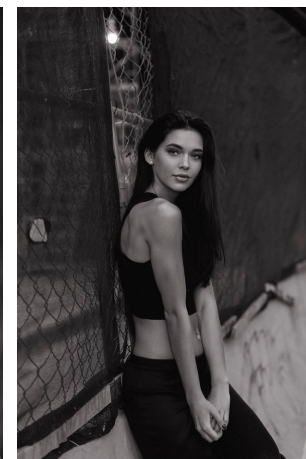

Anna Merkureva Height 5'9" | 175cm Bust 32" | 81cm Waist 24" | 61cm Hips 34.5" | 87cm
Dress 2 US | 32 EU Shoe 7.5 US | 38.5 EU Hair Brown Eyes Green

Anna Merkureva Height 5'9" | 175cm Bust 32" | 81cm Waist 24" | 61cm Hips 34.5" | 87cm
Dress 2 US | 32 EU Shoe 7.5 US | 38.5 EU Hair Brown Eyes Green

Anna Merkureva Height 5'9" | 175cm Bust 32" | 81cm Waist 24" | 61cm Hips 34.5" | 87cm
Dress 2 US | 32 EU Shoe 7.5 US | 38.5 EU Hair Brown Eyes Green

CGM
CAROLINE GLEASON
MANAGEMENT

Anna Merkureva Height 5'9" | 175cm Bust 32" | 81cm Waist 24" | 61cm Hips 34.5" | 87cm
Dress 2 US | 32 EU Shoe 7.5 US | 38.5 EU Hair Brown Eyes Green