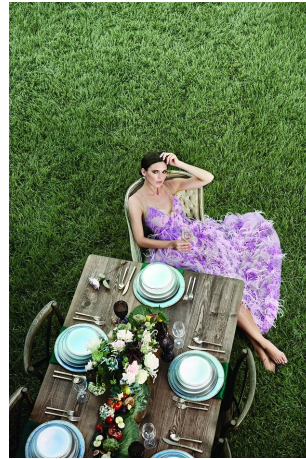

Anna Merkureva Height 5'9" | 175cm Bust 32" | 81cm Waist 24" | 61cm Hips 34.5" | 87cm
Dress 2 US | 32 EU Shoe 7.5 US | 38.5 EU Hair Brown Eyes Green

Anna Merkureva Height 5'9" | 175cm Bust 32" | 81cm Waist 24" | 61cm Hips 34.5" | 87cm
Dress 2 US | 32 EU Shoe 7.5 US | 38.5 EU Hair Brown Eyes Green

Anna Merkureva Height 5'9" | 175cm Bust 32" | 81cm Waist 24" | 61cm Hips 34.5" | 87cm
Dress 2 US | 32 EU Shoe 7.5 US | 38.5 EU Hair Brown Eyes Green

CGM
CAROLINE GLEASON
MANAGEMENT

Anna Merkureva Height 5'9" | 175cm Bust 32" | 81cm Waist 24" | 61cm Hips 34.5" | 87cm
Dress 2 US | 32 EU Shoe 7.5 US | 38.5 EU Hair Brown Eyes Green