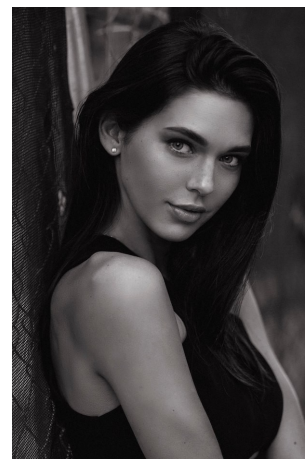

Anna Merkureva Height 5'9" | 175cm Bust 32" | 81cm Waist 24" | 61cm Hips 34.5" | 87cm
Dress 2 US | 32 EU Shoe 7.5 US | 38.5 EU Hair Brown Eyes Green

Anna Merkureva Height 5'9" | 175cm Bust 32" | 81cm Waist 24" | 61cm Hips 34.5" | 87cm
Dress 2 US | 32 EU Shoe 7.5 US | 38.5 EU Hair Brown Eyes Green

Anna Merkureva Height 5'9" | 175cm Bust 32" | 81cm Waist 24" | 61cm Hips 34.5" | 87cm
Dress 2 US | 32 EU Shoe 7.5 US | 38.5 EU Hair Brown Eyes Green

CGM
CAROLINE GLEASON
MANAGEMENT

Anna Merkureva Height 5'9" | 175cm Bust 32" | 81cm Waist 24" | 61cm Hips 34.5" | 87cm
Dress 2 US | 32 EU Shoe 7.5 US | 38.5 EU Hair Brown Eyes Green