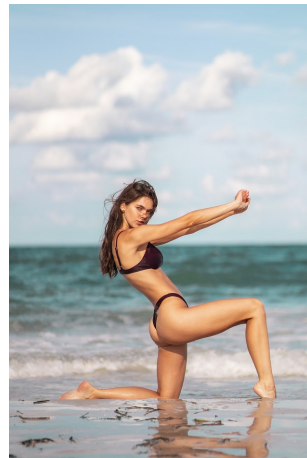

Anna Merkureva Height 5'9" | 175cm Bust 32" | 81cm Waist 24" | 61cm Hips 34.5" | 87cm
Dress 2 US | 32 EU Shoe 7.5 US | 38.5 EU Hair Brown Eyes Green

Anna Merkureva Height 5'9" | 175cm Bust 32" | 81cm Waist 24" | 61cm Hips 34.5" | 87cm
Dress 2 US | 32 EU Shoe 7.5 US | 38.5 EU Hair Brown Eyes Green

Anna Merkureva Height 5'9" | 175cm Bust 32" | 81cm Waist 24" | 61cm Hips 34.5" | 87cm
Dress 2 US | 32 EU Shoe 7.5 US | 38.5 EU Hair Brown Eyes Green

CGM
CAROLINE GLEASON
MANAGEMENT

Anna Merkureva Height 5'9" | 175cm Bust 32" | 81cm Waist 24" | 61cm Hips 34.5" | 87cm
Dress 2 US | 32 EU Shoe 7.5 US | 38.5 EU Hair Brown Eyes Green