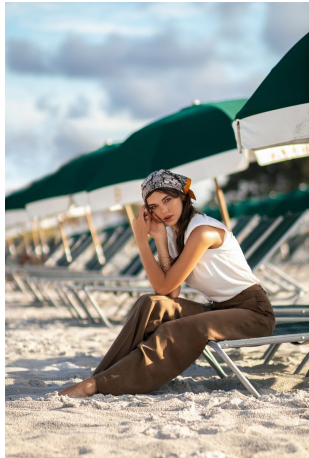

Anna Merkureva   Height 5'9" | 175cm   Bust 32" | 81cm   Waist 24" | 61cm   Hips 34.5" | 87cm
Dress 2 US | 32 EU   Shoe 7.5 US | 38.5 EU   Hair Brown   Eyes Green

CGM
CAROLINE GLEASON
MANAGEMENT