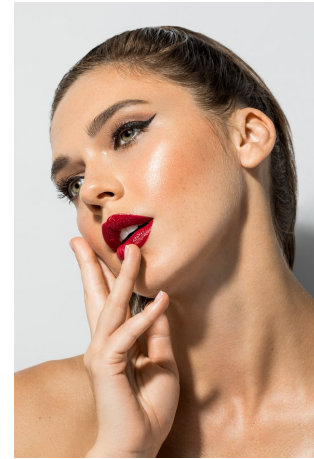

Anna Merkureva Height 5'9" | 175cm Bust 32" | 81cm Waist 24" | 61cm Hips 34.5" | 87cm
Dress 2 US | 32 EU Shoe 7.5 US | 38.5 EU Hair Brown Eyes Green

Anna Merkureva Height 5'9" | 175cm Bust 32" | 81cm Waist 24" | 61cm Hips 34.5" | 87cm
Dress 2 US | 32 EU Shoe 7.5 US | 38.5 EU Hair Brown Eyes Green

Anna Merkureva Height 5'9" | 175cm Bust 32" | 81cm Waist 24" | 61cm Hips 34.5" | 87cm
Dress 2 US | 32 EU Shoe 7.5 US | 38.5 EU Hair Brown Eyes Green

CGM
CAROLINE GLEASON
MANAGEMENT

Anna Merkureva Height 5'9" | 175cm Bust 32" | 81cm Waist 24" | 61cm Hips 34.5" | 87cm
Dress 2 US | 32 EU Shoe 7.5 US | 38.5 EU Hair Brown Eyes Green