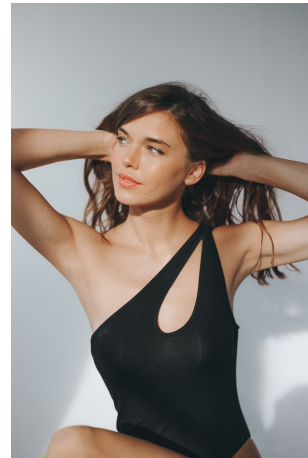

Anna Merkureva Height 5'9" | 175cm Bust 32" | 81cm Waist 24" | 61cm Hips 34.5" | 87cm
Dress 2 US | 32 EU Shoe 7.5 US | 38.5 EU Hair Brown Eyes Green

Anna Merkureva Height 5'9" | 175cm Bust 32" | 81cm Waist 24" | 61cm Hips 34.5" | 87cm
Dress 2 US | 32 EU Shoe 7.5 US | 38.5 EU Hair Brown Eyes Green

Anna Merkureva Height 5'9" | 175cm Bust 32" | 81cm Waist 24" | 61cm Hips 34.5" | 87cm
 Dress 2 US | 32 EU Shoe 7.5 US | 38.5 EU Hair Brown Eyes Green

CGM
 CAROLINE GLEASON
 MANAGEMENT

Anna Merkureva Height 5'9" | 175cm Bust 32" | 81cm Waist 24" | 61cm Hips 34.5" | 87cm
Dress 2 US | 32 EU Shoe 7.5 US | 38.5 EU Hair Brown Eyes Green