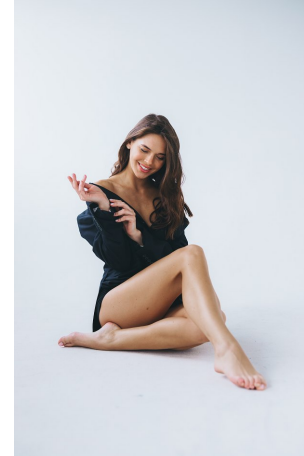

Anna Merkureva   Height 5'9" | 175cm   Bust 32" | 81cm   Waist 24" | 61cm   Hips 34.5" | 87cm
Dress 2 US | 32 EU   Shoe 7.5 US | 38.5 EU   Hair Brown   Eyes Green