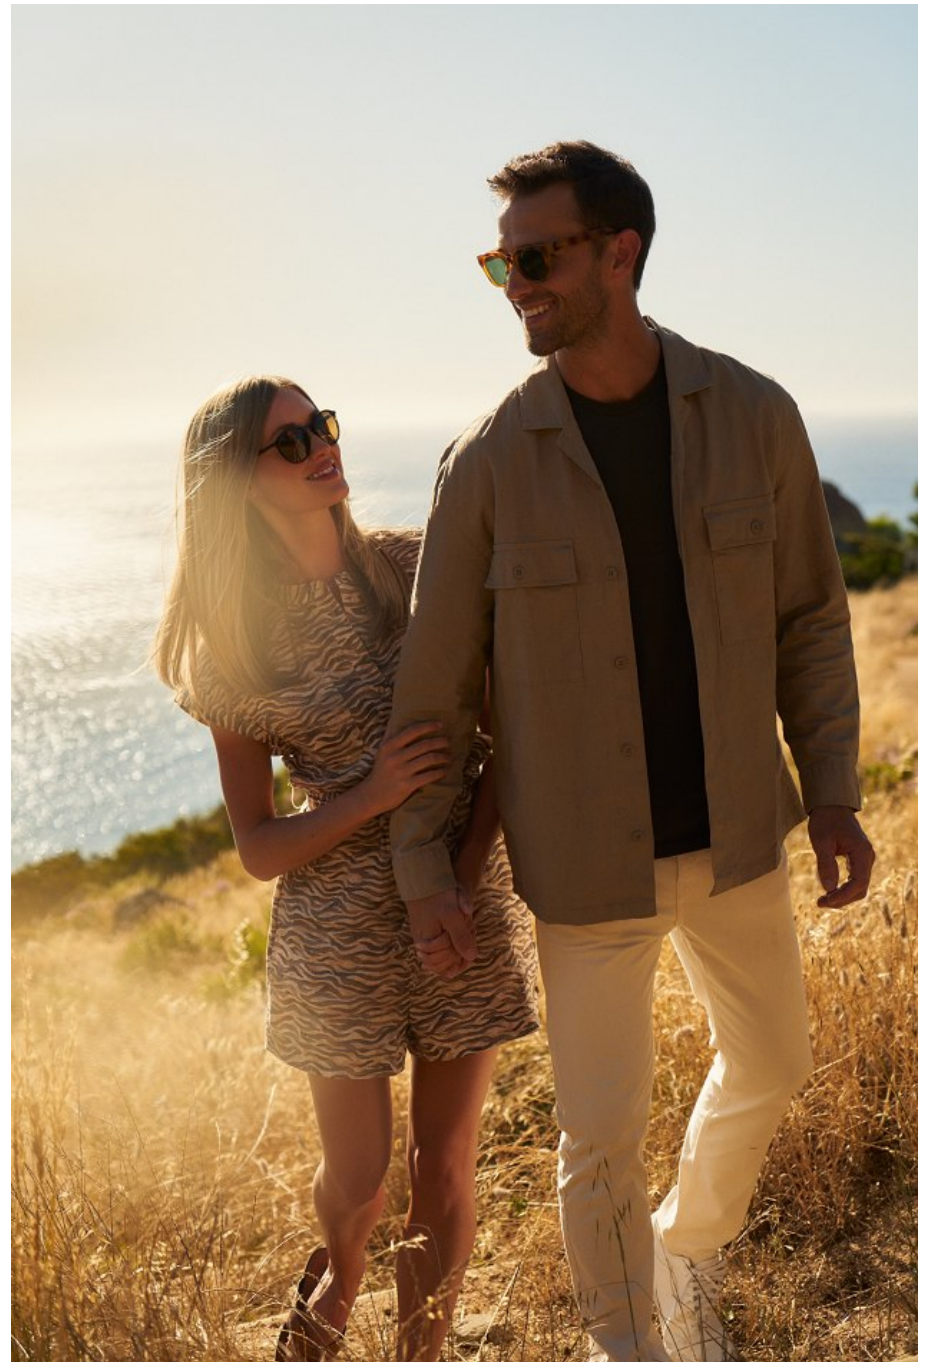

Jessica Byars   Height 5'7" | 170cm   Bust 34" | 86cm   Waist 24" | 61cm   Hips 34" | 86cm
Dress 2 US | 32 EU   Shoe 8.5 US | 39.5 EU   Hair Blonde   Eyes Blue

CGM
CAROLINE GLEASON
MANAGEMENT