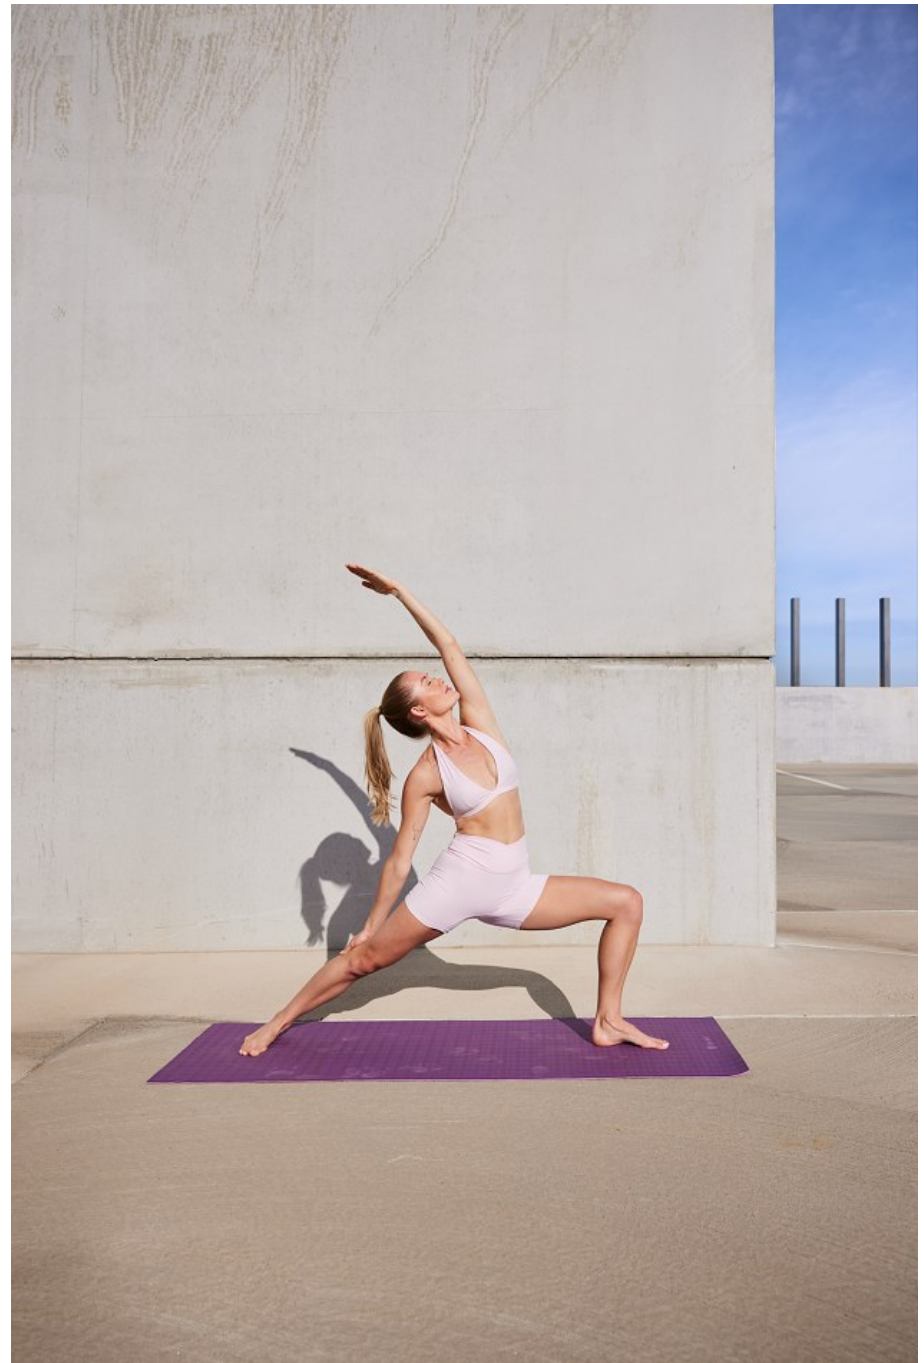

Jessica Byars   Height 5'7" | 170cm   Bust 34" | 86cm   Waist 24" | 61cm   Hips 34" | 86cm
Dress 2 US | 32 EU   Shoe 8.5 US | 39.5 EU   Hair Blonde   Eyes Blue