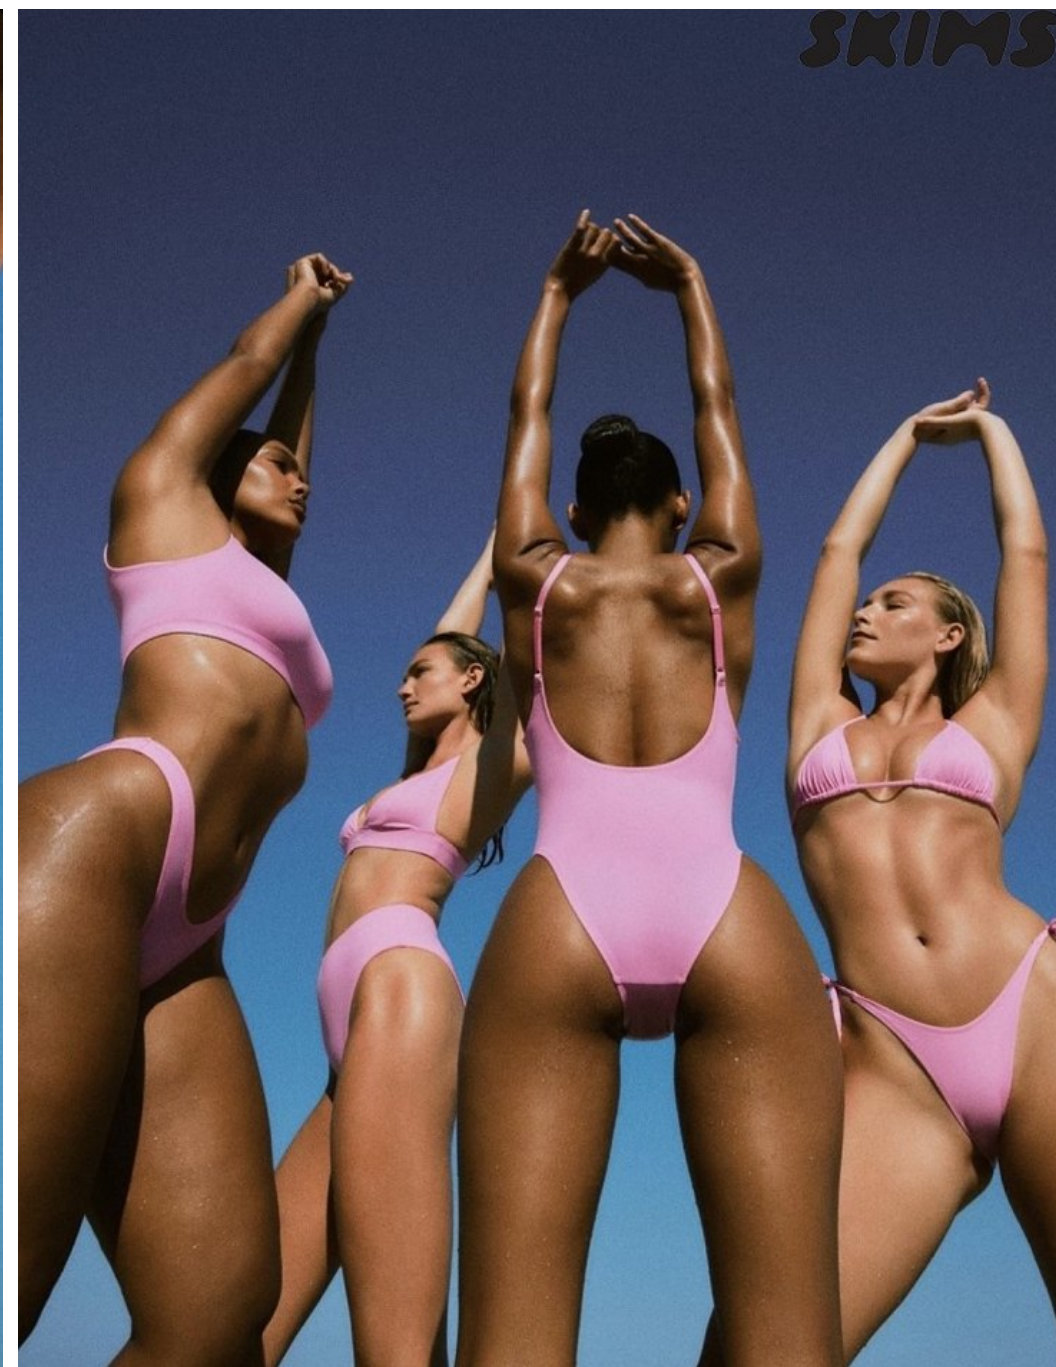

Tyler Libera Height 5'9" | 175cm Bust 34" | 86cm Waist 26" | 66cm Hips 37.5" | 95cm
Dress 2-4 US | 32-34 EU Shoe 8.5 US | 39.5 EU Hair Blonde Eyes Green

Tyler Libera Height 5'9" | 175cm Bust 34" | 86cm Waist 26" | 66cm Hips 37.5" | 95cm
Dress 2-4 US | 32-34 EU Shoe 8.5 US | 39.5 EU Hair Blonde Eyes Green

SKIMS

Tyler Libera Height 5'9" | 175cm Bust 34" | 86cm Waist 26" | 66cm Hips 37.5" | 95cm
Dress 2-4 US | 32-34 EU Shoe 8.5 US | 39.5 EU Hair Blonde Eyes Green

CGM
CAROLINE GLEASON
MANAGEMENT

Tyler Libera Height 5'9" | 175cm Bust 34" | 86cm Waist 26" | 66cm Hips 37.5" | 95cm
Dress 2-4 US | 32-34 EU Shoe 8.5 US | 39.5 EU Hair Blonde Eyes Green