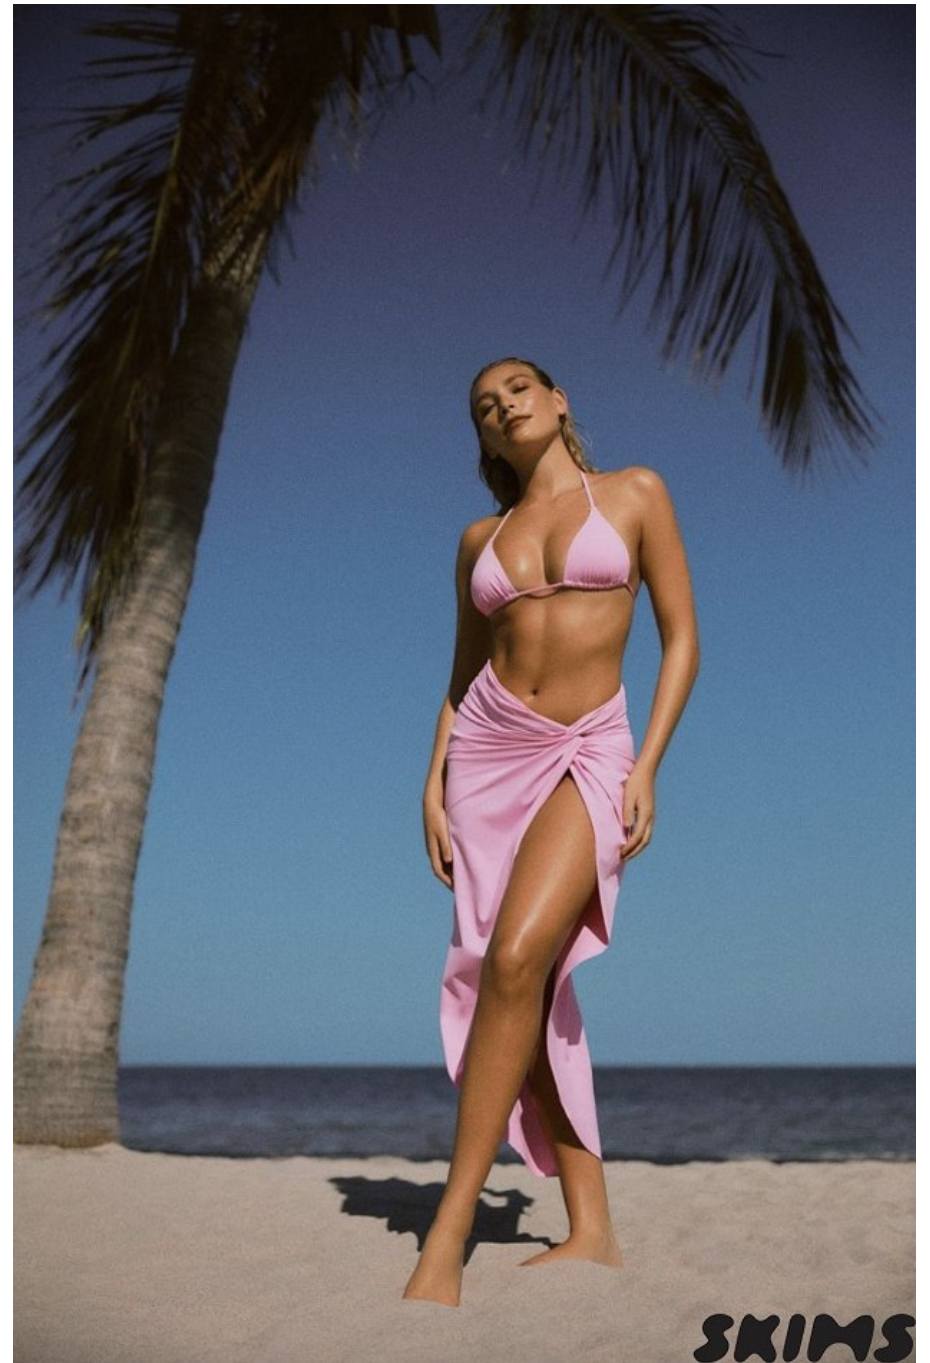

Tyler Libera Height 5'9" | 175cm Bust 34" | 86cm Waist 25" | 64cm Hips 37" | 94cm
Dress 2-4 US | 32-34 EU Shoe 8.5 US | 39.5 EU Hair Blonde Eyes Green

Tyler Libera Height 5'9" | 175cm Bust 34" | 86cm Waist 25" | 64cm Hips 37" | 94cm
Dress 2-4 US | 32-34 EU Shoe 8.5 US | 39.5 EU Hair Blonde Eyes Green

SKIMS

Tyler Libera Height 5'9" | 175cm Bust 34" | 86cm Waist 25" | 64cm Hips 37" | 94cm
Dress 2-4 US | 32-34 EU Shoe 8.5 US | 39.5 EU Hair Blonde Eyes Green

CGM
CAROLINE GLEASON
MANAGEMENT

Tyler Libera Height 5'9" | 175cm Bust 34" | 86cm Waist 25" | 64cm Hips 37" | 94cm
Dress 2-4 US | 32-34 EU Shoe 8.5 US | 39.5 EU Hair Blonde Eyes Green

CGM
CAROLINE GLEASON
MANAGEMENT

Tyler Libera Height 5'9" | 175cm Bust 34" | 86cm Waist 25" | 64cm Hips 37" | 94cm
Dress 2-4 US | 32-34 EU Shoe 8.5 US | 39.5 EU Hair Blonde Eyes Green

Tyler Libera Height 5'9" | 175cm Bust 34" | 86cm Waist 25" | 64cm Hips 37" | 94cm
Dress 2-4 US | 32-34 EU Shoe 8.5 US | 39.5 EU Hair Blonde Eyes Green