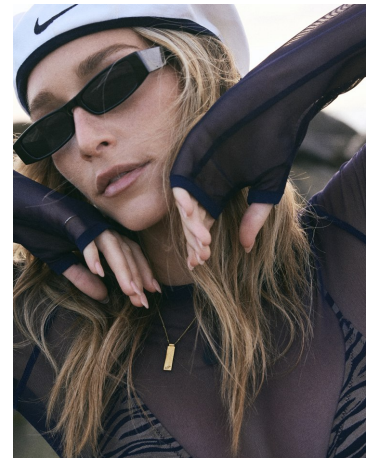

Tyler Libera Height 5'9" | 175cm Bust 34" | 86cm Waist 25" | 64cm Hips 37" | 94cm  
 Dress 2-4 US | 32-34 EU Shoe 8.5 US | 39.5 EU Hair Blonde Eyes Green

Tyler Libera Height 5'9" | 175cm Bust 34" | 86cm Waist 25" | 64cm Hips 37" | 94cm  
Dress 2-4 US | 32-34 EU Shoe 8.5 US | 39.5 EU Hair Blonde Eyes Green