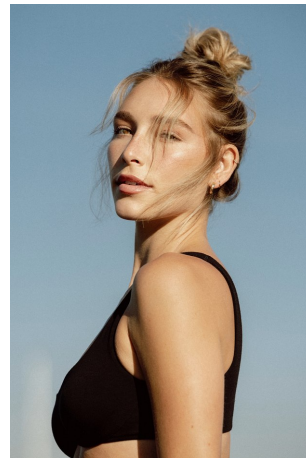

Tyler Libera Height 5'9" | 175cm Bust 34" | 86cm Waist 25" | 64cm Hips 37" | 94cm  
 Dress 2-4 US | 32-34 EU Shoe 8.5 US | 39.5 EU Hair Blonde Eyes Green

Tyler Libera Height 5'9" | 175cm Bust 34" | 86cm Waist 25" | 64cm Hips 37" | 94cm  
Dress 2-4 US | 32-34 EU Shoe 8.5 US | 39.5 EU Hair Blonde Eyes Green