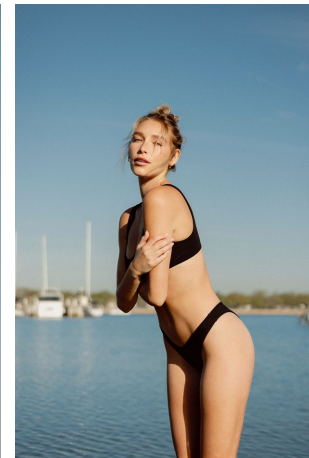

Tyler Libera Height 5'9" | 175cm Bust 34" | 86cm Waist 25" | 64cm Hips 37" | 94cm  
 Dress 2-4 US | 32-34 EU Shoe 8.5 US | 39.5 EU Hair Blonde Eyes Green

Tyler Libera Height 5'9" | 175cm Bust 34" | 86cm Waist 25" | 64cm Hips 37" | 94cm  
Dress 2-4 US | 32-34 EU Shoe 8.5 US | 39.5 EU Hair Blonde Eyes Green