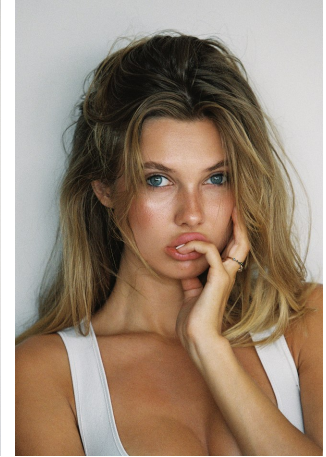

Gillian Nation Height 5'8" | 173cm Bust 34" | 86cm Waist 24" | 61cm Hips 35" | 89cm
Dress 4 US | 34 EU Shoe 8 US | 39 EU Hair Blonde Eyes Blue

Gillian Nation Height 5'8" | 173cm Bust 34" | 86cm Waist 24" | 61cm Hips 35" | 89cm
 Dress 4 US | 34 EU Shoe 8 US | 39 EU Hair Blonde Eyes Blue

Gillian Nation Height 5'8" | 173cm Bust 34" | 86cm Waist 24" | 61cm Hips 35" | 89cm
Dress 4 US | 34 EU Shoe 8 US | 39 EU Hair Blonde Eyes Blue