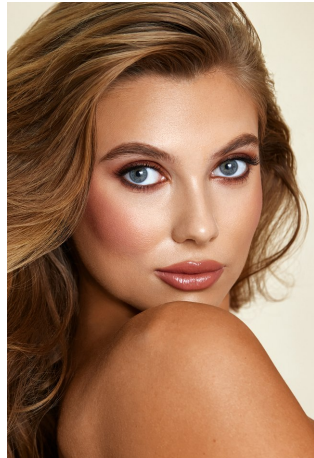

Gillian Nation Height 5'8" | 173cm Bust 34" | 86cm Waist 24" | 61cm Hips 35" | 89cm
Dress 4 US | 34 EU Shoe 8 US | 39 EU Hair Blonde Eyes Blue

Gillian Nation Height 5'8" | 173cm Bust 34" | 86cm Waist 24" | 61cm Hips 35" | 89cm
 Dress 4 US | 34 EU Shoe 8 US | 39 EU Hair Blonde Eyes Blue

Gillian Nation Height 5'8" | 173cm Bust 34" | 86cm Waist 24" | 61cm Hips 35" | 89cm
Dress 4 US | 34 EU Shoe 8 US | 39 EU Hair Blonde Eyes Blue