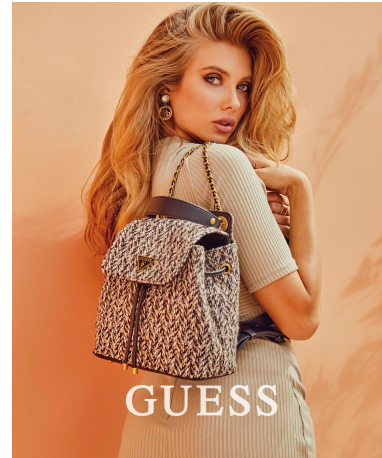

Gillian Nation Height 5'8" | 173cm Bust 34" | 86cm Waist 24" | 61cm Hips 35" | 89cm
Dress 4 US | 34 EU Shoe 8 US | 39 EU Hair Blonde Eyes Blue

Gillian Nation Height 5'8" | 173cm Bust 34" | 86cm Waist 24" | 61cm Hips 35" | 89cm
 Dress 4 US | 34 EU Shoe 8 US | 39 EU Hair Blonde Eyes Blue

Gillian Nation Height 5'8" | 173cm Bust 34" | 86cm Waist 24" | 61cm Hips 35" | 89cm
Dress 4 US | 34 EU Shoe 8 US | 39 EU Hair Blonde Eyes Blue