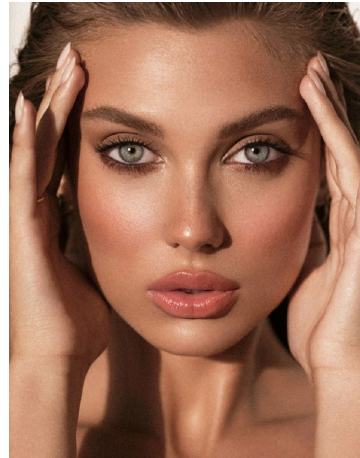

Gillian Nation Height 5'8" | 173cm Bust 34" | 86cm Waist 24" | 61cm Hips 35" | 89cm
Dress 4 US | 34 EU Shoe 8 US | 39 EU Hair Blonde Eyes Blue

Gillian Nation Height 5'8" | 173cm Bust 34" | 86cm Waist 24" | 61cm Hips 35" | 89cm
 Dress 4 US | 34 EU Shoe 8 US | 39 EU Hair Blonde Eyes Blue

Gillian Nation Height 5'8" | 173cm Bust 34" | 86cm Waist 24" | 61cm Hips 35" | 89cm
Dress 4 US | 34 EU Shoe 8 US | 39 EU Hair Blonde Eyes Blue