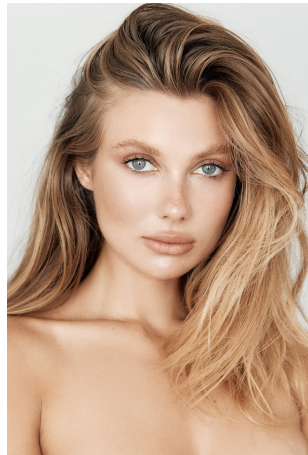

Gillian Nation Height 5'8" | 173cm Bust 34" | 86cm Waist 24" | 61cm Hips 35" | 89cm
Dress 4 US | 34 EU Shoe 8 US | 39 EU Hair Blonde Eyes Blue

Gillian Nation Height 5'8" | 173cm Bust 34" | 86cm Waist 24" | 61cm Hips 35" | 89cm
 Dress 4 US | 34 EU Shoe 8 US | 39 EU Hair Blonde Eyes Blue

Gillian Nation Height 5'8" | 173cm Bust 34" | 86cm Waist 24" | 61cm Hips 35" | 89cm
Dress 4 US | 34 EU Shoe 8 US | 39 EU Hair Blonde Eyes Blue