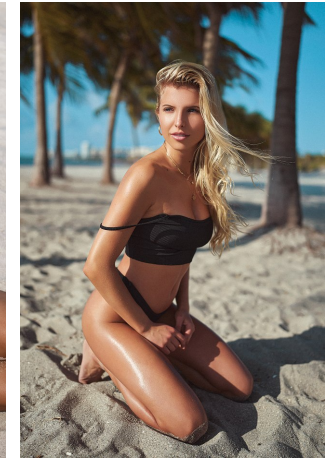

Bella Nardi Height 5'7" | 170cm Bust 34" | 86cm Waist 25" | 63cm Hips 35" | 89cm
Dress 2 US | 32 EU Shoe 7 US | 38 EU Hair Blonde Eyes Blue

Bella Nardi Height 5'7" | 170cm Bust 34" | 86cm Waist 25" | 63cm Hips 35" | 89cm
Dress 2 US | 32 EU Shoe 7 US | 38 EU Hair Blonde Eyes Blue

CGM
CAROLINE GLEASON
MANAGEMENT

Bella Nardi Height 5'7" | 170cm Bust 34" | 86cm Waist 25" | 63cm Hips 35" | 89cm
Dress 2 US | 32 EU Shoe 7 US | 38 EU Hair Blonde Eyes Blue