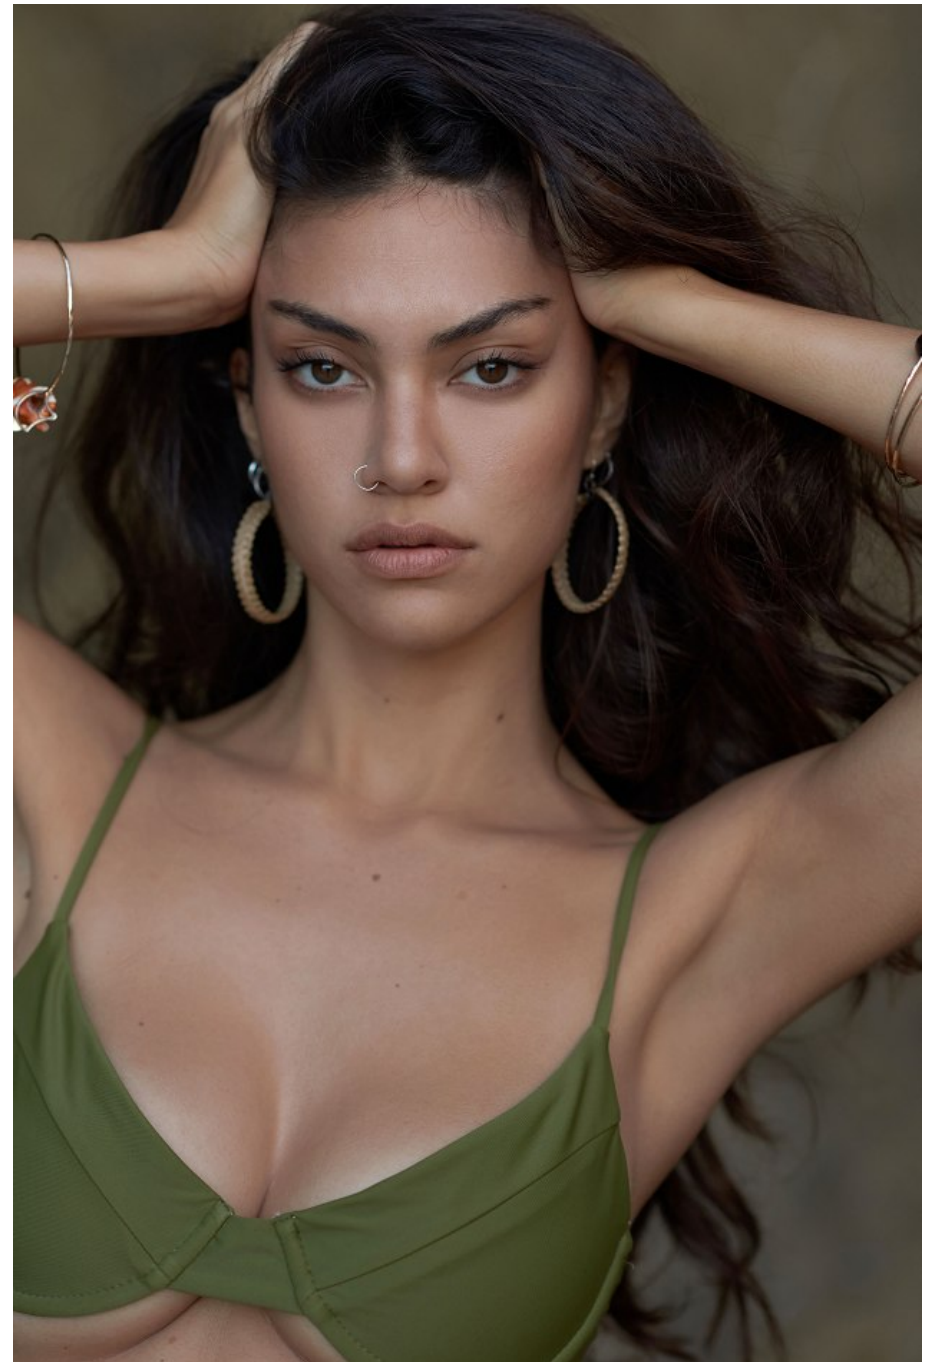

Kylie Moore Height 5'7" | 170cm Bust 34" | 86cm Waist 24" | 61cm Hips 34" | 86cm
Dress 2 US | 32 EU Shoe 8 US | 39 EU Hair Brown Eyes Brown

Kylie Moore Height 5'7" | 170cm Bust 34" | 86cm Waist 24" | 61cm Hips 34" | 86cm
Dress 2 US | 32 EU Shoe 8 US | 39 EU Hair Brown Eyes Brown

Kylie Moore Height 5'7" | 170cm Bust 34" | 86cm Waist 24" | 61cm Hips 34" | 86cm
Dress 2 US | 32 EU Shoe 8 US | 39 EU Hair Brown Eyes Brown

Printed Blouse (Price Upon Request), Similar Styles at **Mannaia**, Street Level 1, **Veronica Beard** White Pants (\$375), and **Lele Sadoughi** Green Leopard Headband (\$65), **Neiman Marcus**, Mall Level 2-Level 3, **Rovanne Tassel Earrings** (\$228), **Tory Burch**, Mall Level 2, Watch (\$109), **Fossil**, Level 3, **Onyx T Wire Bracelet** in 18K Gold (\$8,000), and **Tiffany Hardware Link Bracelet** in 18K Gold (\$1,300), **Tiffany & Co.**, Mall Level 2.

Alizee Dress by **Stacey Bendet** Frodo Elvare Dress (\$895), Similar Styles at **Neiman Marcus**, Mall Level 2-Level 3, 18K Gold Tahitian Black Pearl Earrings (\$3,400), **Tiffany True-Beam** 18K Gold Ring (\$2,000), and 18K Gold Paloma Melody Two-Band Ring With Diamonds (\$6,300), **Tiffany & Co.**, Mall Level 2, **Heels** (\$19.99), **Jeans Warehouse**, Street Level 1.