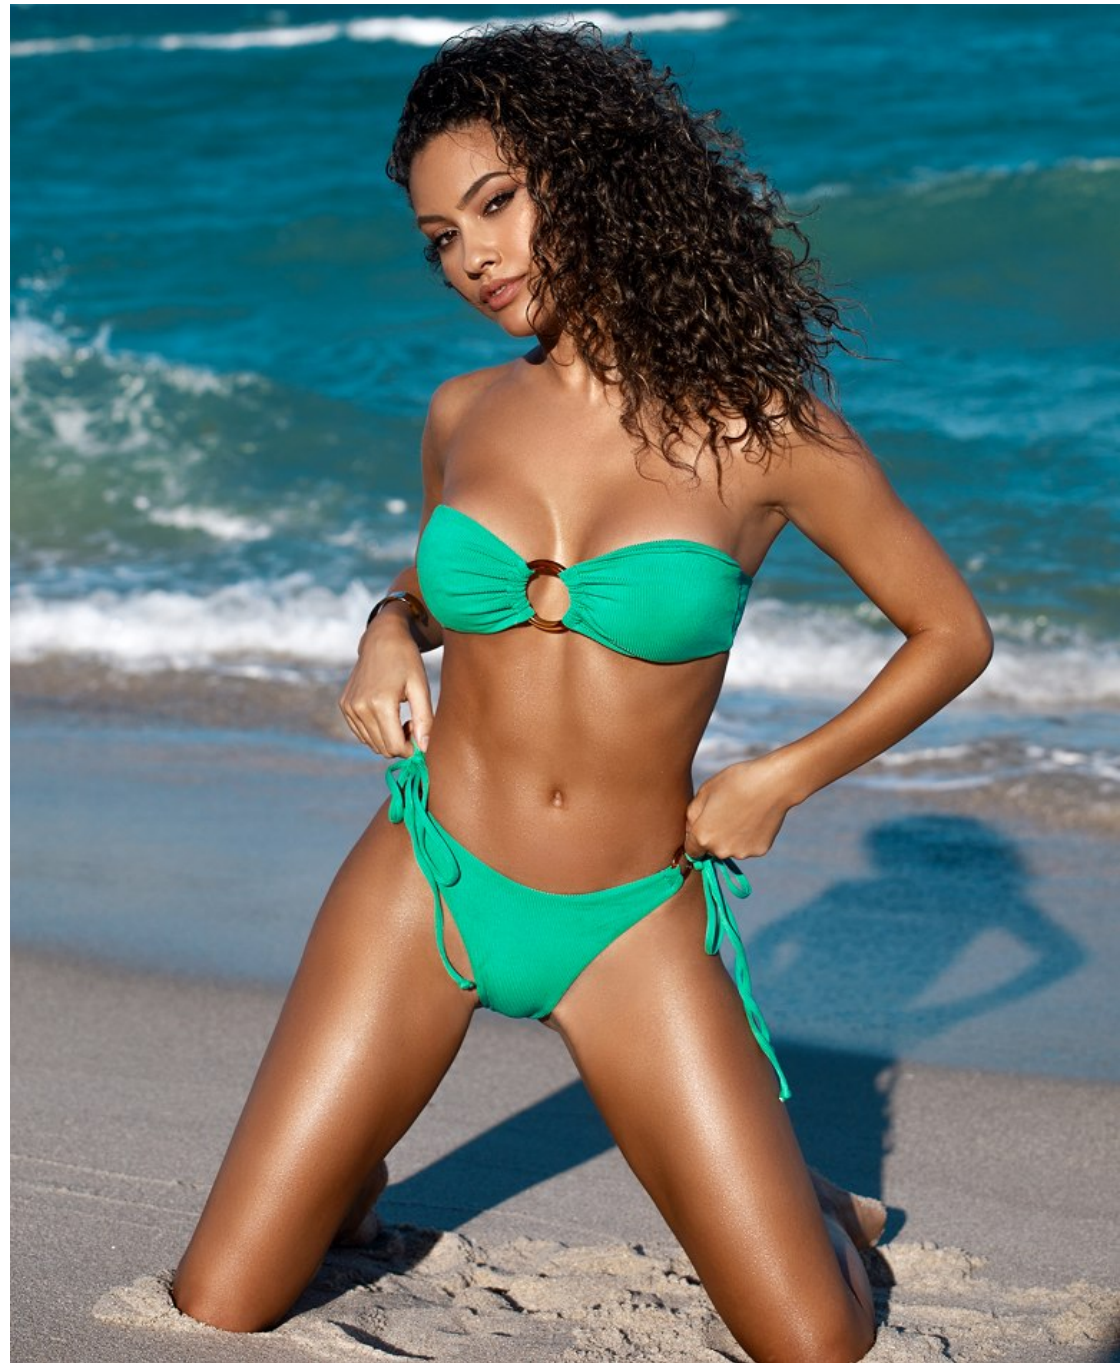

Gigi Pena Height 5'7.5" | 172cm Bust 34" | 86cm Waist 25" | 63cm Hips 34" | 86cm  
Dress 2 US | 32 EU Shoe 7.5 US | 38.5 EU Hair Brown Eyes Brown

Gigi Pena Height 5'7.5" | 172cm Bust 34" | 86cm Waist 25" | 63cm Hips 34" | 86cm  
Dress 2 US | 32 EU Shoe 7.5 US | 38.5 EU Hair Brown Eyes Brown