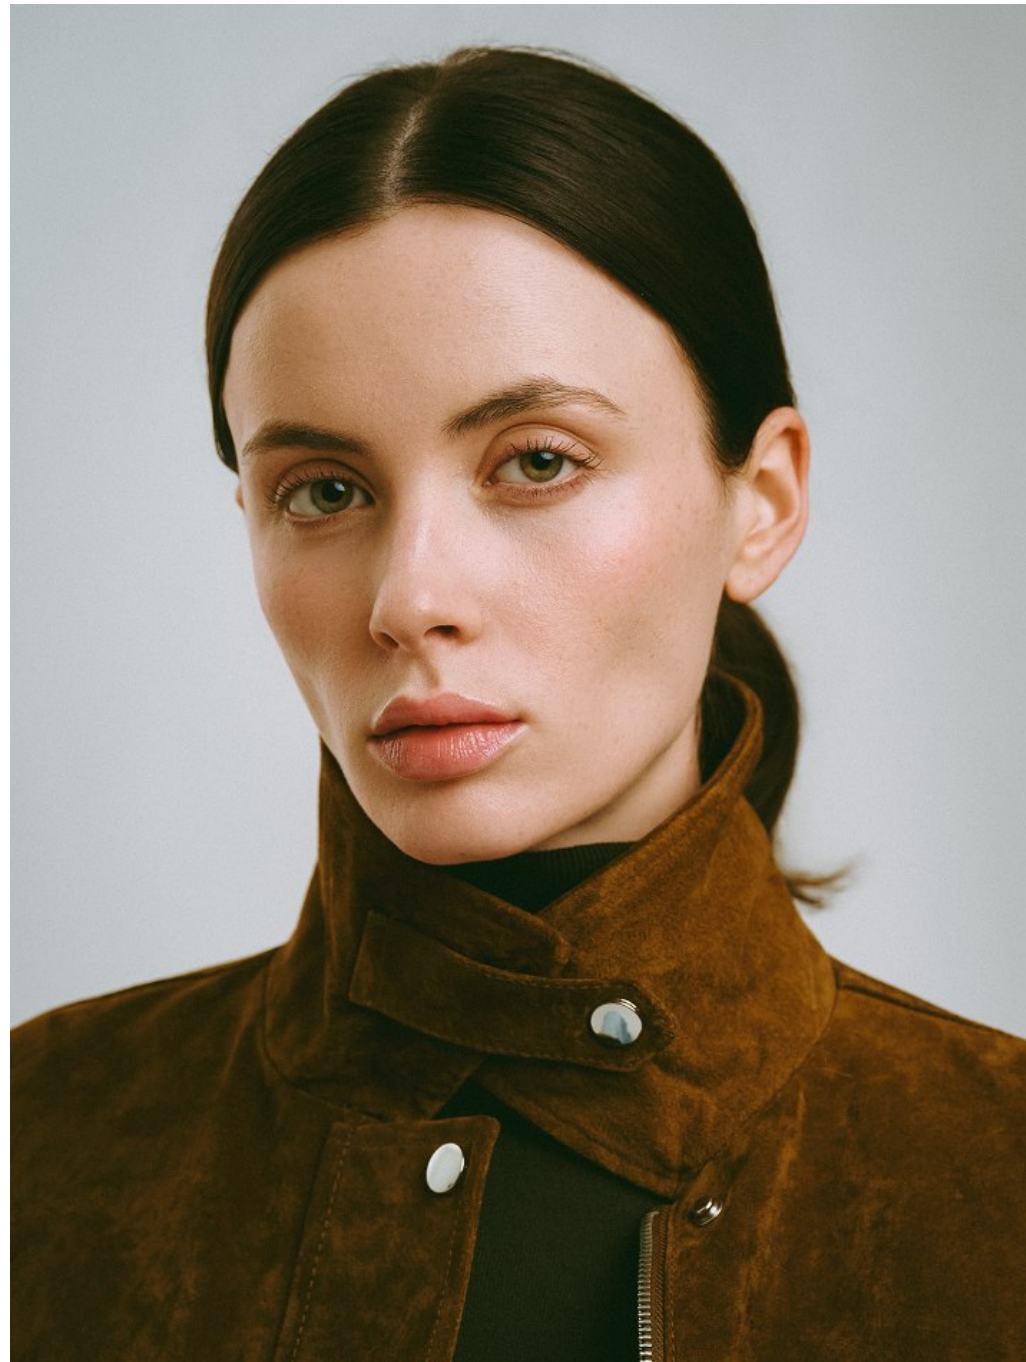

Tess Gleason   Height 5'9" | 175cm   Bust 32" | 81cm   Waist 24" | 61cm   Hips 34" | 86cm
Dress 2 US | 32 EU   Shoe 8.5 US | 39.5 EU   Hair Brown   Eyes Green

CGM
CAROLINE GLEASON
MANAGEMENT