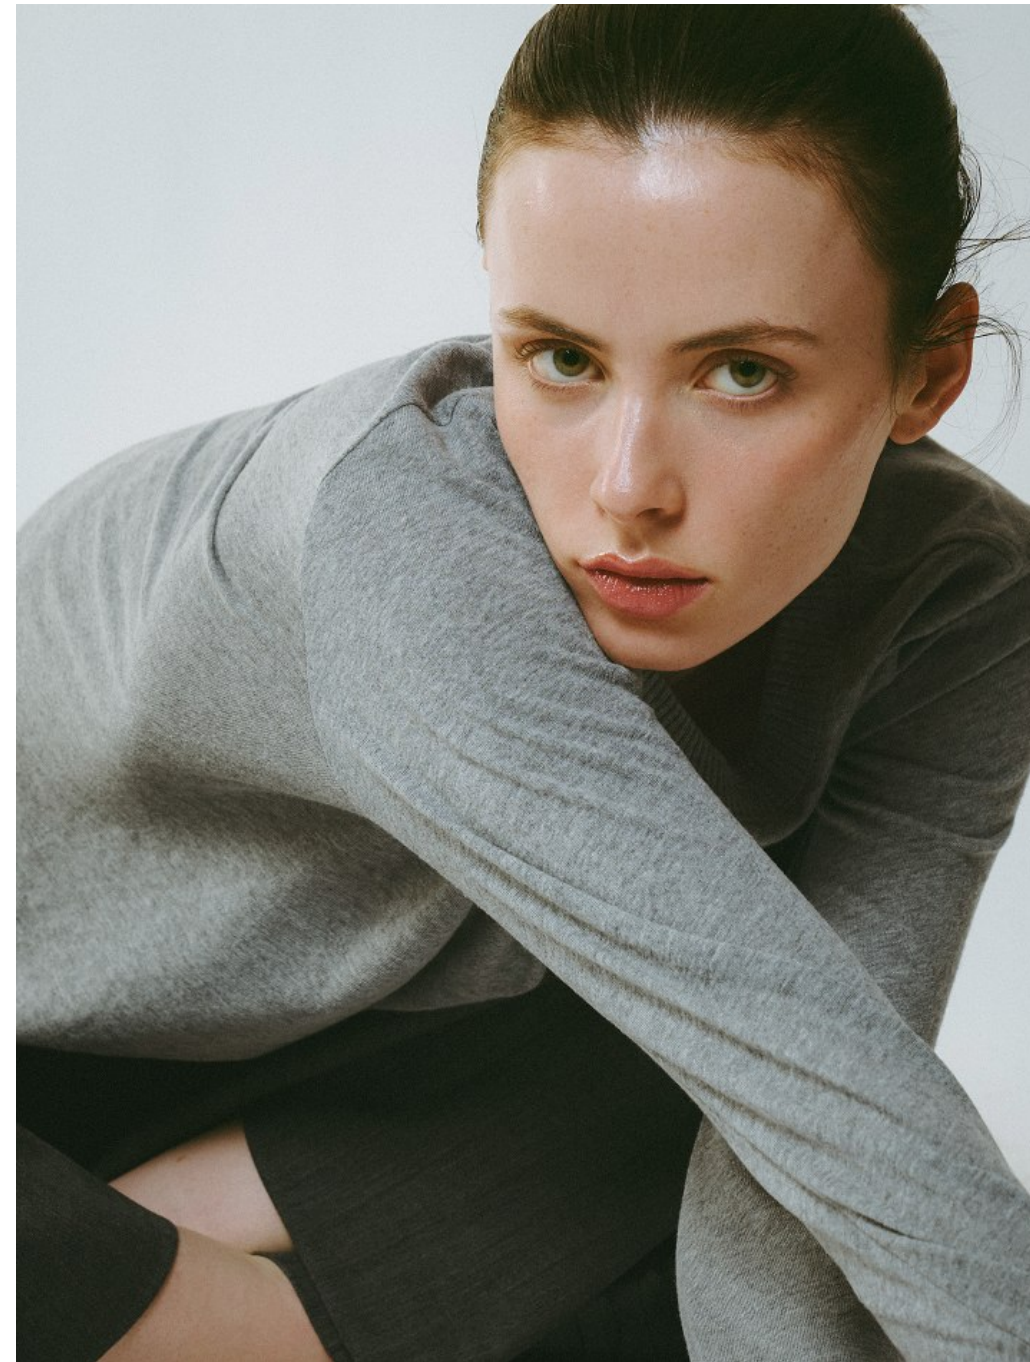

Tess Gleason   Height 5'9" | 175cm   Bust 32" | 81cm   Waist 24" | 61cm   Hips 34" | 86cm
Dress 2 US | 32 EU   Shoe 8.5 US | 39.5 EU   Hair Brown   Eyes Green

CGM
CAROLINE GLEASON
MANAGEMENT