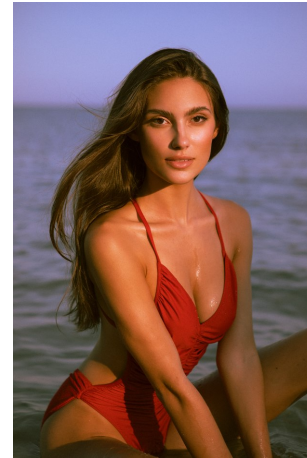

Tao Wickrath Height 5'8" | 173cm Bust 34" | 86cm Waist 25" | 63cm Hips 35" | 89cm
Dress 2-4 US | 32-34 EU Shoe 7.5 US | 38.5 EU Hair Brown Eyes Brown

Tao Wickrath Height 5'8" | 173cm Bust 34" | 86cm Waist 25" | 63cm Hips 35" | 89cm
Dress 2-4 US | 32-34 EU Shoe 7.5 US | 38.5 EU Hair Brown Eyes Brown

CGM
CAROLINE GLEASON
MANAGEMENT

Tao Wickrath Height 5'8" | 173cm Bust 34" | 86cm Waist 25" | 63cm Hips 35" | 89cm
 Dress 2-4 US | 32-34 EU Shoe 7.5 US | 38.5 EU Hair Brown Eyes Brown

Tao Wickrath Height 5'8" | 173cm Bust 34" | 86cm Waist 25" | 63cm Hips 35" | 89cm
Dress 2-4 US | 32-34 EU Shoe 7.5 US | 38.5 EU Hair Brown Eyes Brown

Tao Wickrath Height 5'8" | 173cm Bust 34" | 86cm Waist 25" | 63cm Hips 35" | 89cm
Dress 2-4 US | 32-34 EU Shoe 7.5 US | 38.5 EU Hair Brown Eyes Brown