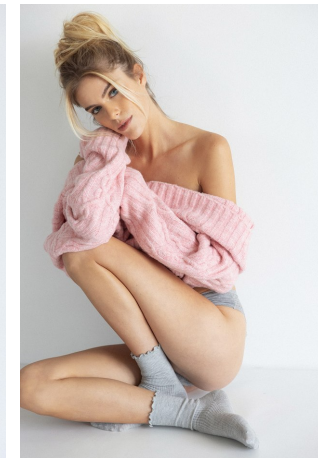

Brooklyn Paleczny    Height 5'8" | 173cm    Bust 32" | 81cm    Waist 24" | 61cm    Hips 34" | 86cm  
 Dress 2 US | 32 EU    Shoe 8 US | 39 EU    Hair Blonde    Eyes Green

Brooklyn Paleczny Height 5'8" | 173cm Bust 32" | 81cm Waist 24" | 61cm Hips 34" | 86cm  
Dress 2 US | 32 EU Shoe 8 US | 39 EU Hair Blonde Eyes Green