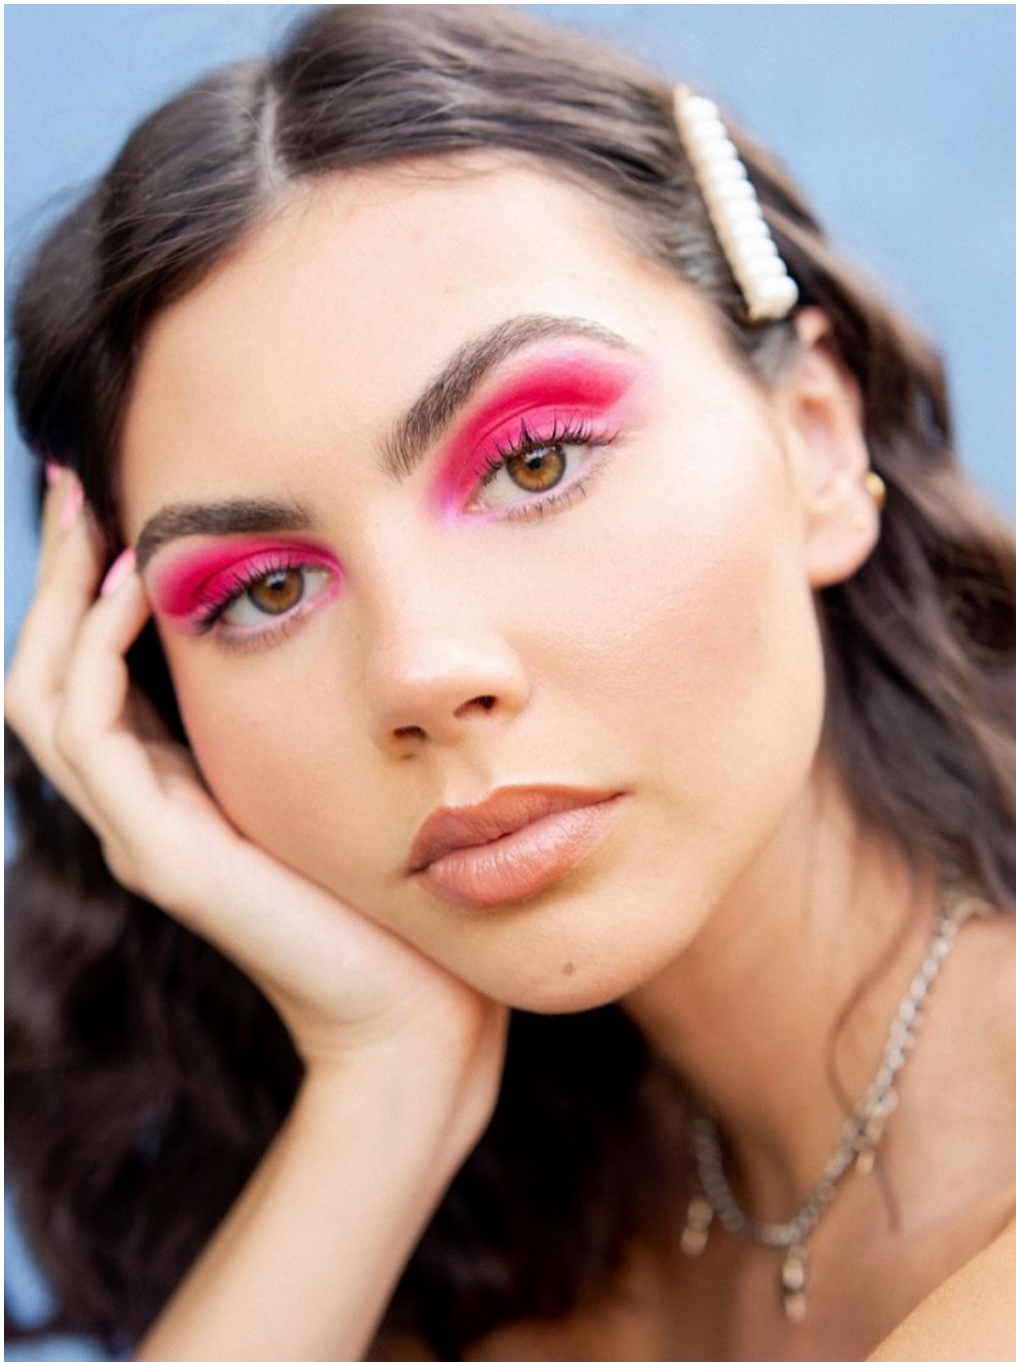

Hannah Anderson   Height 5'11" | 180cm   Bust 32" | 81cm   Waist 24" | 61cm   Hips 36" | 91cm
Dress 2 US | 32 EU   Shoe 8 US | 39 EU   Hair Brown   Eyes Brown

Hannah Anderson   Height 5'11" | 180cm   Bust 32" | 81cm   Waist 24" | 61cm   Hips 36" | 91cm
Dress 2 US | 32 EU   Shoe 8 US | 39 EU   Hair Brown   Eyes Brown