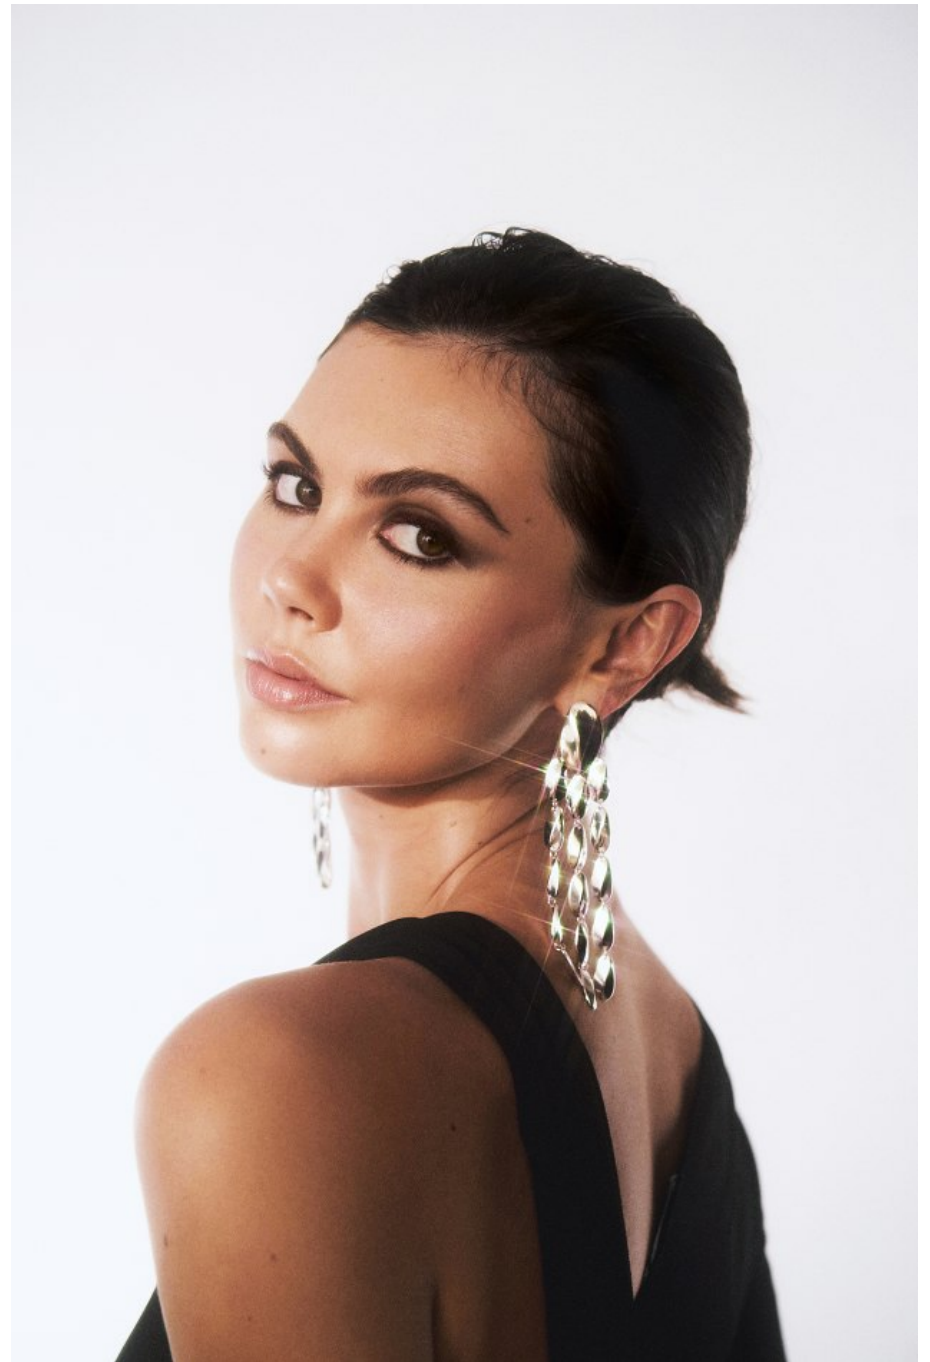

Hannah Anderson Height 5'11" | 180cm Bust 32" | 81cm Waist 24" | 61cm Hips 36" | 91cm
Dress 2 US | 32 EU Shoe 8 US | 39 EU Hair Brown Eyes Brown