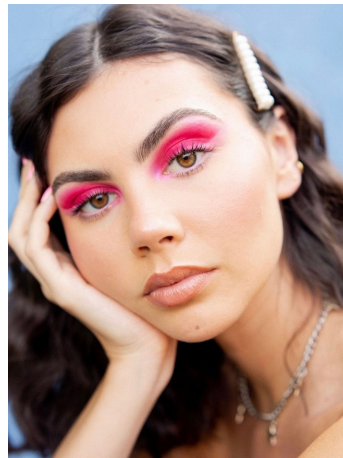

Hannah Anderson Height 5'11" | 180cm Bust 32" | 81cm Waist 24" | 61cm Hips 36" | 91cm
 Dress 2 US | 32 EU Shoe 8 US | 39 EU Hair Brown Eyes Brown

Hannah Anderson Height 5'11" | 180cm Bust 32" | 81cm Waist 24" | 61cm Hips 36" | 91cm
Dress 2 US | 32 EU Shoe 8 US | 39 EU Hair Brown Eyes Brown