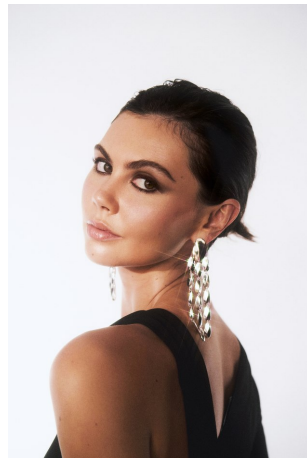

Hannah Anderson Height 5'11" | 180cm Bust 32" | 81cm Waist 24" | 61cm Hips 36" | 91cm
 Dress 2 US | 32 EU Shoe 8 US | 39 EU Hair Brown Eyes Brown

Hannah Anderson Height 5'11" | 180cm Bust 32" | 81cm Waist 24" | 61cm Hips 36" | 91cm
Dress 2 US | 32 EU Shoe 8 US | 39 EU Hair Brown Eyes Brown

Hannah Anderson Height 5'11" | 180cm Bust 32" | 81cm Waist 24" | 61cm Hips 36" | 91cm
Dress 2 US | 32 EU Shoe 8 US | 39 EU Hair Brown Eyes Brown