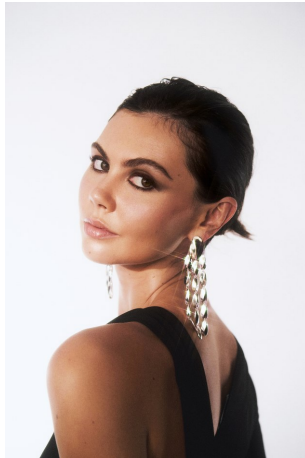

Hannah Anderson Height 5'11" | 180cm Bust 32" | 81cm Waist 24" | 61cm Hips 36" | 91cm
 Dress 2 US | 32 EU Shoe 8 US | 39 EU Hair Brown Eyes Brown

Hannah Anderson Height 5'11" | 180cm Bust 32" | 81cm Waist 24" | 61cm Hips 36" | 91cm
Dress 2 US | 32 EU Shoe 8 US | 39 EU Hair Brown Eyes Brown

Hannah Anderson Height 5'11" | 180cm Bust 32" | 81cm Waist 24" | 61cm Hips 36" | 91cm
Dress 2 US | 32 EU Shoe 8 US | 39 EU Hair Brown Eyes Brown