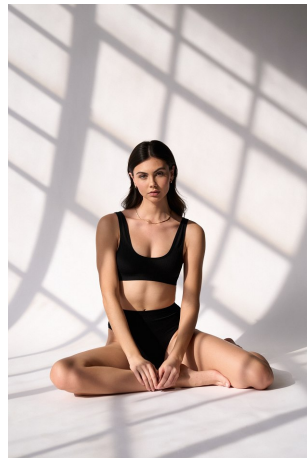

Hannah Anderson Height 5'11" | 180cm Bust 32" | 81cm Waist 24" | 61cm Hips 36" | 91cm
 Dress 2 US | 32 EU Shoe 8 US | 39 EU Hair Brown Eyes Brown

Hannah Anderson Height 5'11" | 180cm Bust 32" | 81cm Waist 24" | 61cm Hips 36" | 91cm
Dress 2 US | 32 EU Shoe 8 US | 39 EU Hair Brown Eyes Brown