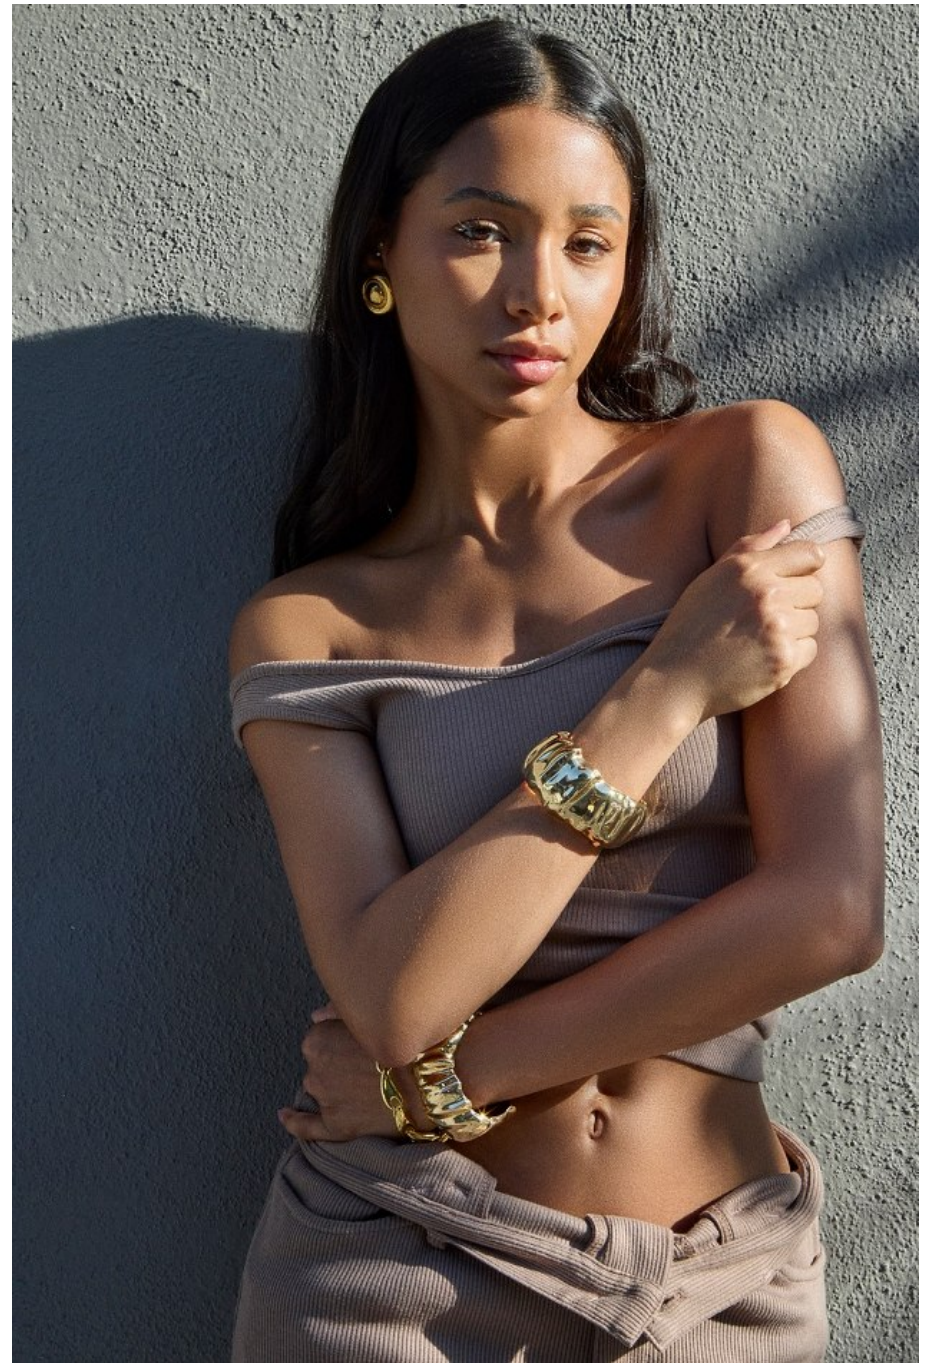

Ally Rossel   Height 5'8" | 173cm   Bust 32" | 81cm   Waist 24" | 61cm   Hips 35" | 89cm  
Dress 2 US | 32 EU   Shoe 8 US | 39 EU   Hair Dark Brown   Eyes Brown

Ally Rossel   Height 5'8" | 173cm   Bust 32" | 81cm   Waist 24" | 61cm   Hips 35" | 89cm  
Dress 2 US | 32 EU   Shoe 8 US | 39 EU   Hair Dark Brown   Eyes Brown