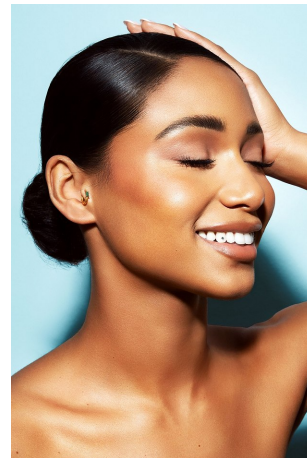

Ally Rossel Height 5'8" | 173cm Bust 32" | 81cm Waist 24" | 61cm Hips 35" | 89cm
 Dress 2 US | 32 EU Shoe 8 US | 39 EU Hair Dark Brown Eyes Brown

Ally Rossel Height 5'8" | 173cm Bust 32" | 81cm Waist 24" | 61cm Hips 35" | 89cm
Dress 2 US | 32 EU Shoe 8 US | 39 EU Hair Dark Brown Eyes Brown