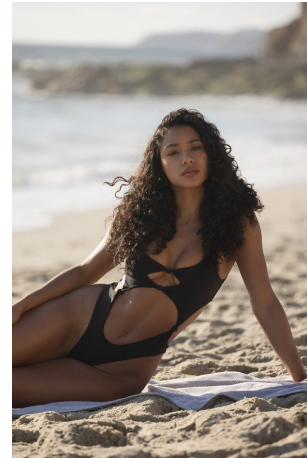

Ally Rossel Height 5'8" | 173cm Bust 32" | 81cm Waist 24" | 61cm Hips 35" | 89cm
 Dress 2 US | 32 EU Shoe 8 US | 39 EU Hair Dark Brown Eyes Brown

Ally Rossel Height 5'8" | 173cm Bust 32" | 81cm Waist 24" | 61cm Hips 35" | 89cm
Dress 2 US | 32 EU Shoe 8 US | 39 EU Hair Dark Brown Eyes Brown

Ally Rossel Height 5'8" | 173cm Bust 32" | 81cm Waist 24" | 61cm Hips 35" | 89cm
Dress 2 US | 32 EU Shoe 8 US | 39 EU Hair Dark Brown Eyes Brown