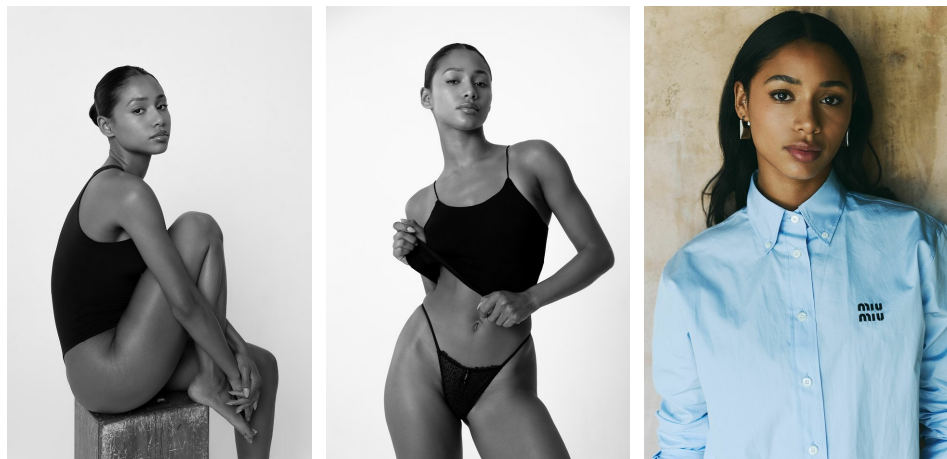

Ally Rossel Height 5'8" | 173cm Bust 32" | 81cm Waist 24" | 61cm Hips 35" | 89cm
 Dress 2 US | 32 EU Shoe 8 US | 39 EU Hair Dark Brown Eyes Brown

Ally Rossel Height 5'8" | 173cm Bust 32" | 81cm Waist 24" | 61cm Hips 35" | 89cm
Dress 2 US | 32 EU Shoe 8 US | 39 EU Hair Dark Brown Eyes Brown

Ally Rossel Height 5'8" | 173cm Bust 32" | 81cm Waist 24" | 61cm Hips 35" | 89cm
Dress 2 US | 32 EU Shoe 8 US | 39 EU Hair Dark Brown Eyes Brown