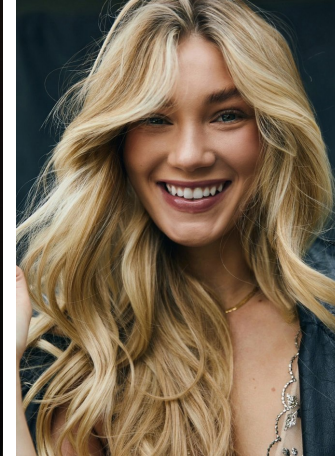

Cora Moran   Height 5'11" | 180cm   Bust 34" | 86cm   Waist 24" | 61cm   Hips 36" | 92cm
Dress 2-4 US | 32-34 EU   Shoe 9 US | 40 EU   Hair Blonde   Eyes Green | Blue