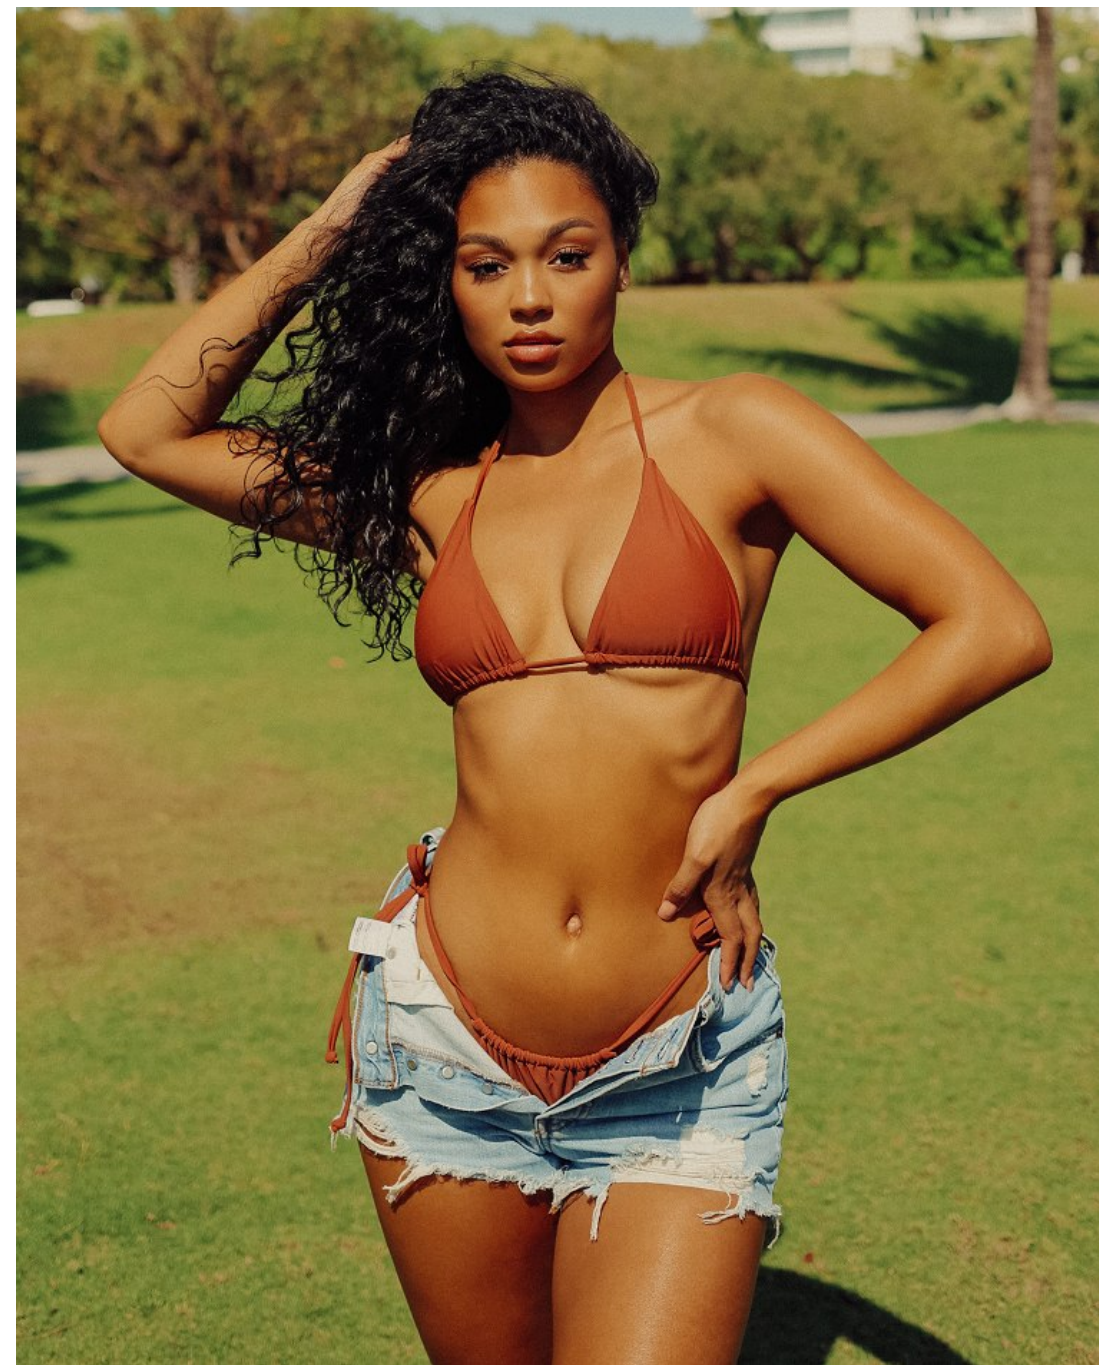

Kyanna Cade Height 5'8" | 173cm Bust 32" | 81cm Waist 25" | 63cm Hips 37" | 94cm
Dress 4 US | 34 EU Shoe 8.5 US | 39.5 EU Hair Black Eyes Brown