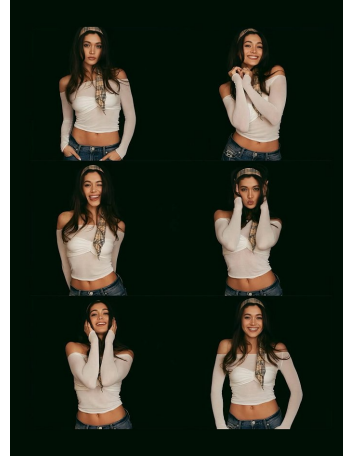

Danielle Fedder Height 5'7" | 170cm Bust 32" | 81cm Waist 24.5" | 62cm Hips 35.5" | 90cm
 Dress 2 US | 32 EU Shoe 8 US | 39 EU Hair Light Brown Eyes Green

Danielle Fedder Height 5'7" | 170cm Bust 32" | 81cm Waist 24.5" | 62cm Hips 35.5" | 90cm
Dress 2 US | 32 EU Shoe 8 US | 39 EU Hair Light Brown Eyes Green