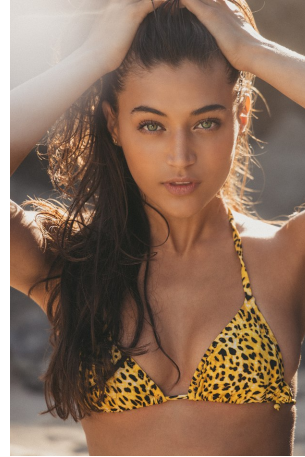

Danielle Fedder Height 5'7" | 170cm Bust 32" | 81cm Waist 24.5" | 62cm Hips 35.5" | 90cm
 Dress 2 US | 32 EU Shoe 8 US | 39 EU Hair Light Brown Eyes Green

Danielle Fedder Height 5'7" | 170cm Bust 32" | 81cm Waist 24.5" | 62cm Hips 35.5" | 90cm
Dress 2 US | 32 EU Shoe 8 US | 39 EU Hair Light Brown Eyes Green