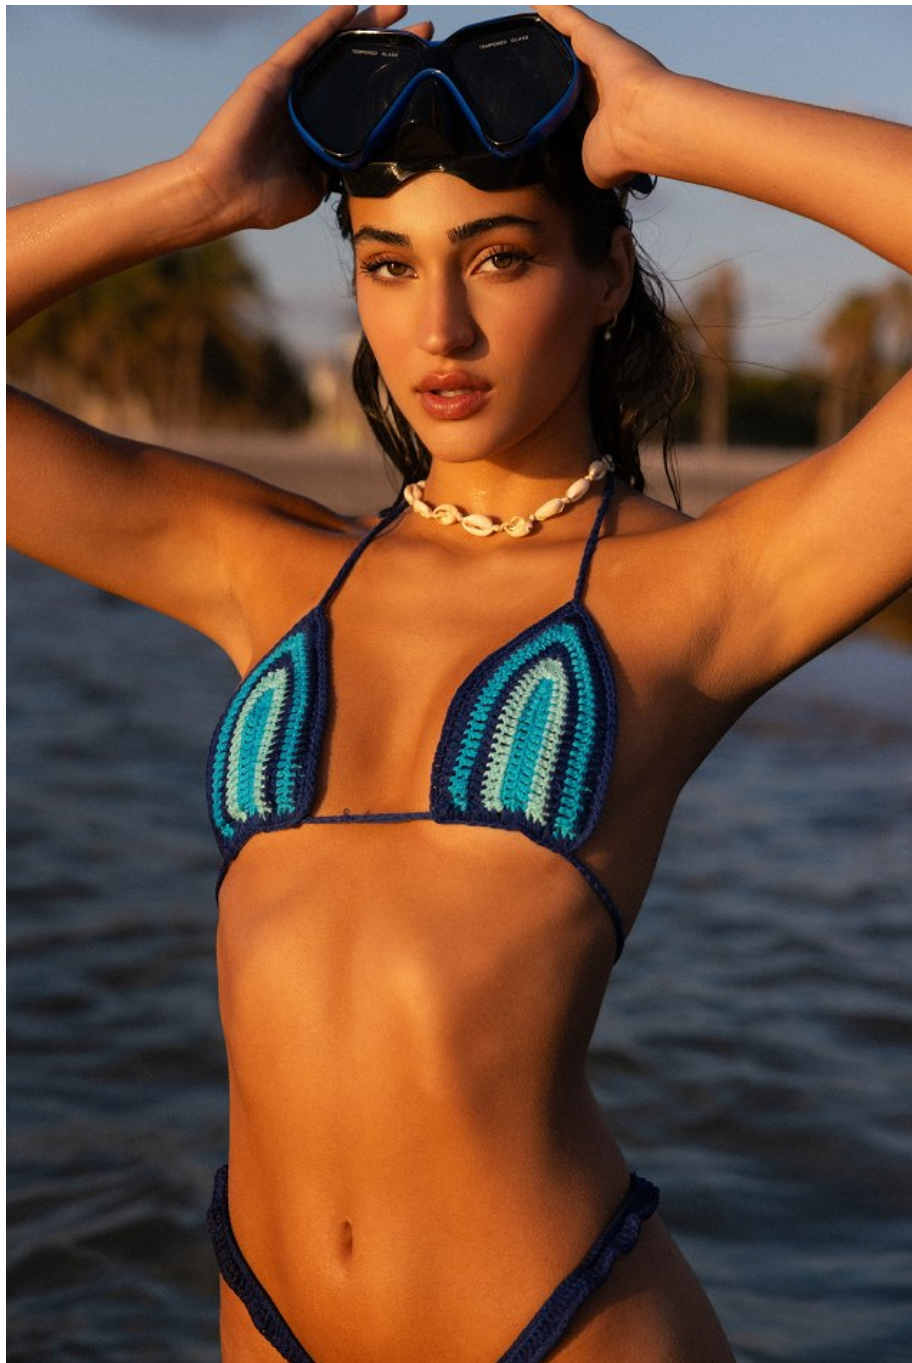

Rachel Carrillo Height 5'8" | 173cm Bust 34" | 86cm Waist 24" | 61cm Hips 35" | 89cm
Dress 2 US | 32 EU Shoe 8 US | 39 EU Hair Brown Eyes Hazel

Rachel Carrillo Height 5'8" | 173cm Bust 34" | 86cm Waist 24" | 61cm Hips 35" | 89cm
Dress 2 US | 32 EU Shoe 8 US | 39 EU Hair Brown Eyes Hazel