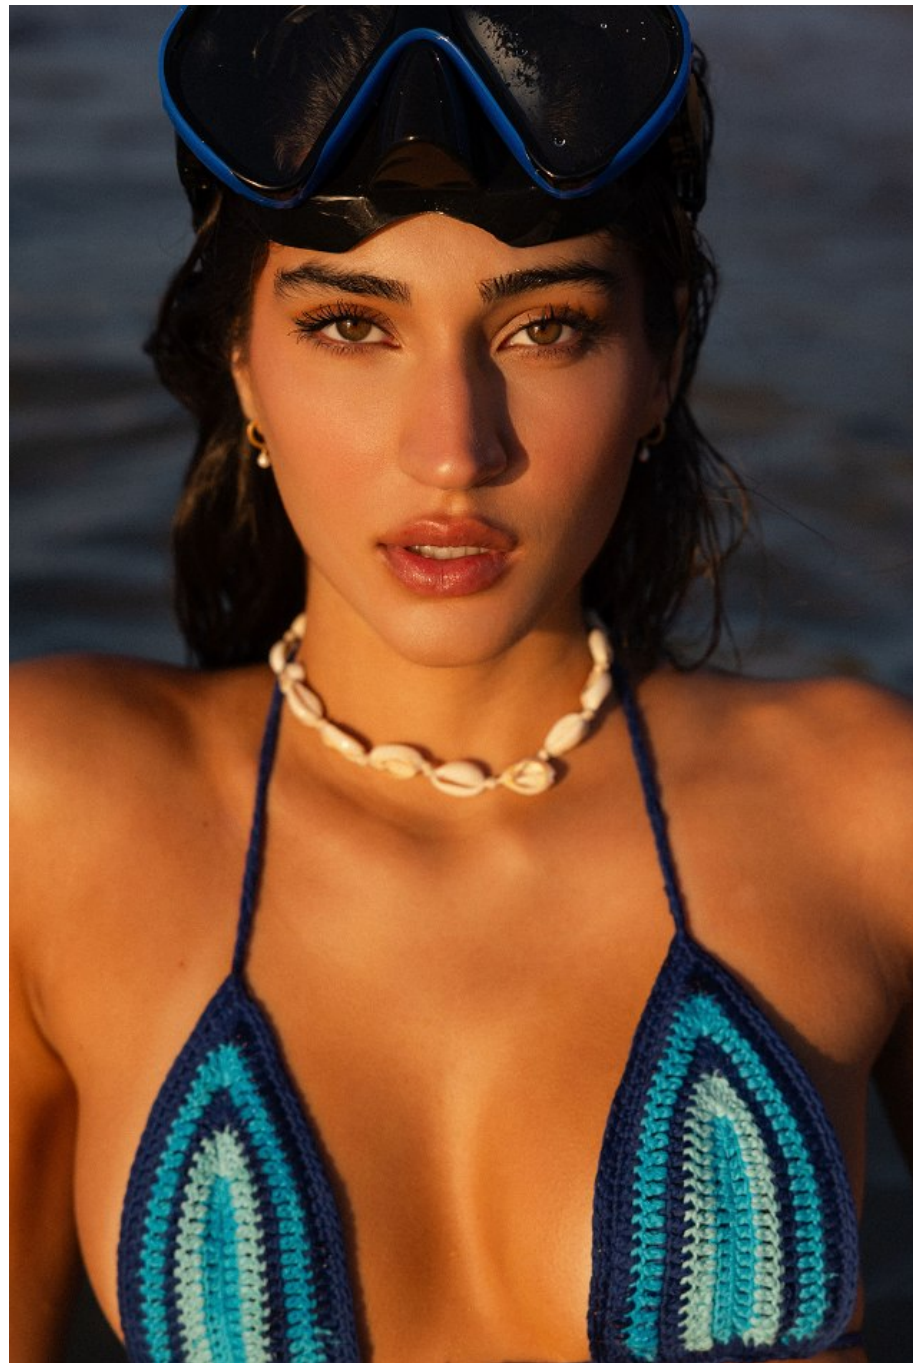

Rachel Carrillo Height 5'8" | 173cm Bust 34" | 86cm Waist 24" | 61cm Hips 35" | 89cm
Dress 2 US | 32 EU Shoe 8 US | 39 EU Hair Brown Eyes Hazel