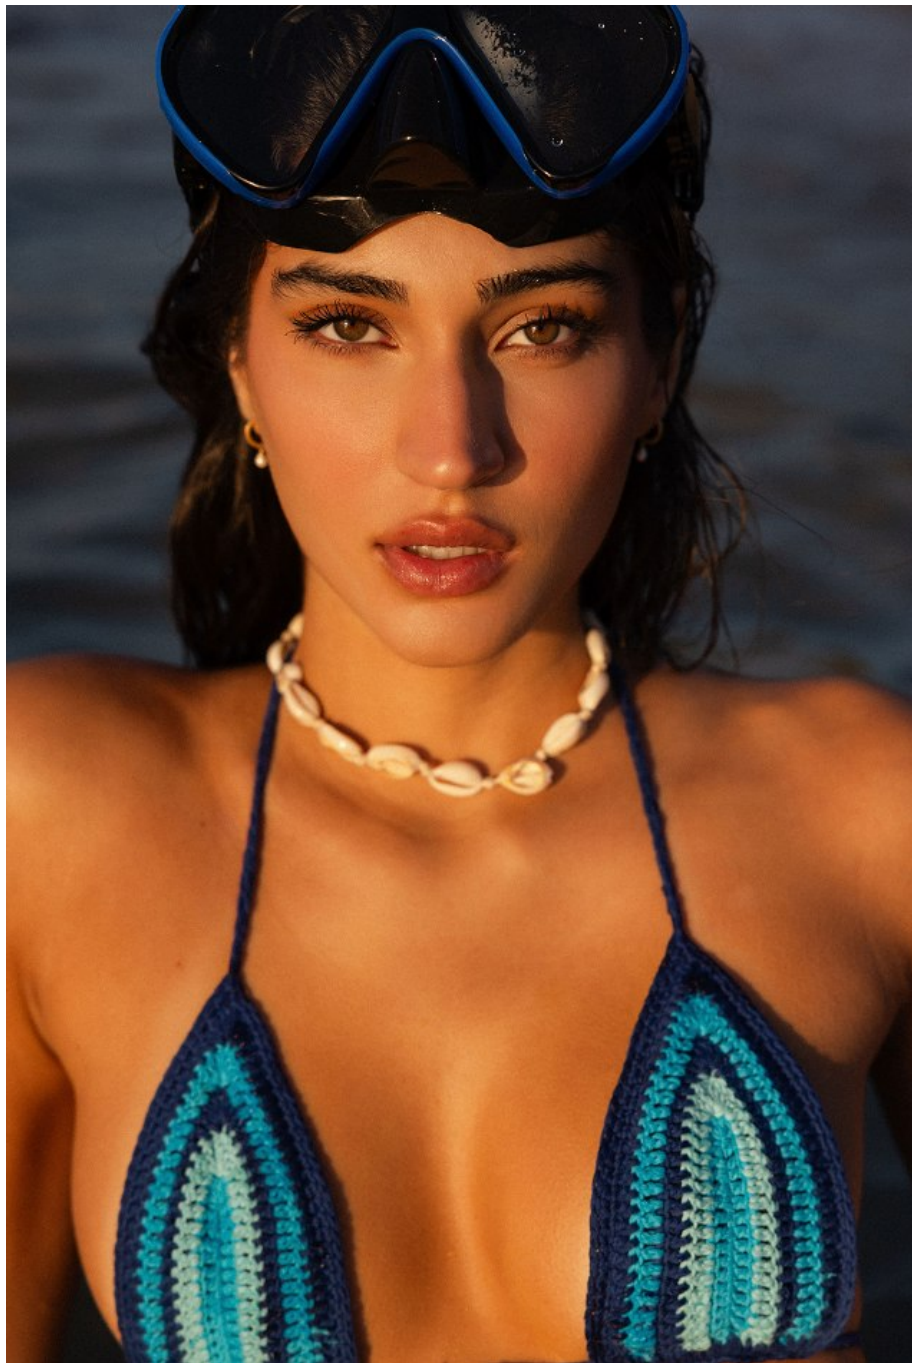

Rachel Carrillo Height 5'8" | 173cm Bust 34" | 86cm Waist 24" | 61cm Hips 35" | 89cm
Dress 2 US | 32 EU Shoe 8 US | 39 EU Hair Brown Eyes Hazel

Rachel Carrillo Height 5'8" | 173cm Bust 34" | 86cm Waist 24" | 61cm Hips 35" | 89cm
Dress 2 US | 32 EU Shoe 8 US | 39 EU Hair Brown Eyes Hazel