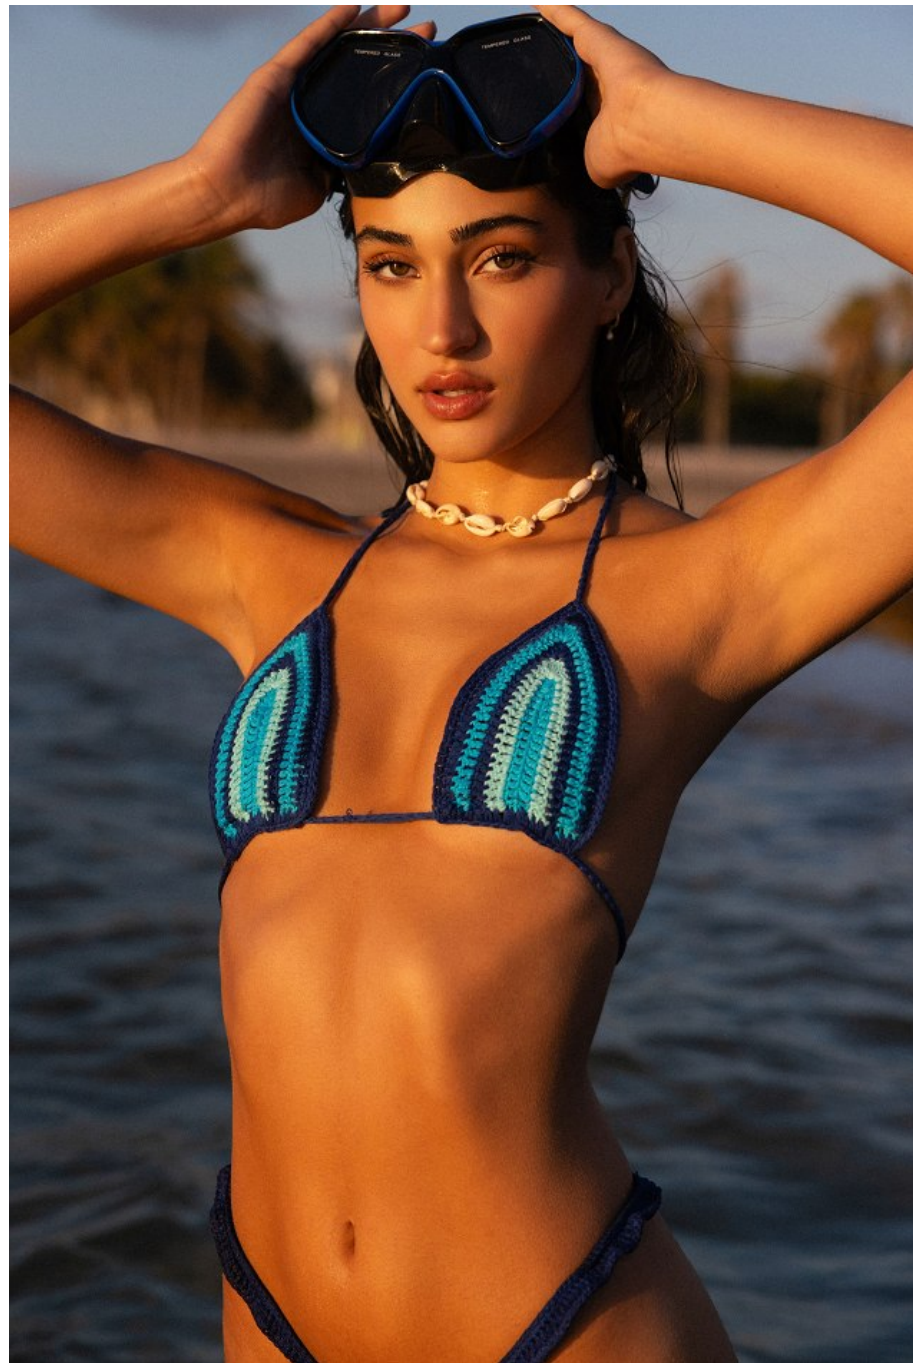

Rachel Carrillo Height 5'8" | 173cm Bust 34" | 86cm Waist 24" | 61cm Hips 35" | 89cm
Dress 2 US | 32 EU Shoe 8 US | 39 EU Hair Brown Eyes Hazel