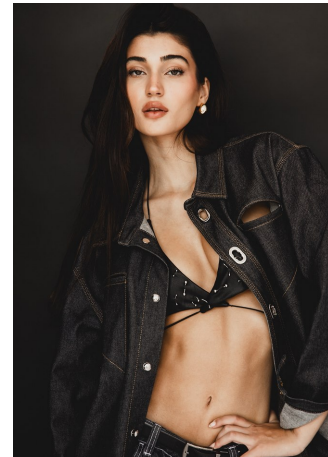

Rachel Carrillo Height 5'8" | 173cm Bust 34" | 86cm Waist 24" | 61cm Hips 35" | 89cm
Dress 2 US | 32 EU Shoe 8 US | 39 EU Hair Brown Eyes Hazel

Rachel Carrillo Height 5'8" | 173cm Bust 34" | 86cm Waist 24" | 61cm Hips 35" | 89cm
Dress 2 US | 32 EU Shoe 8 US | 39 EU Hair Brown Eyes Hazel