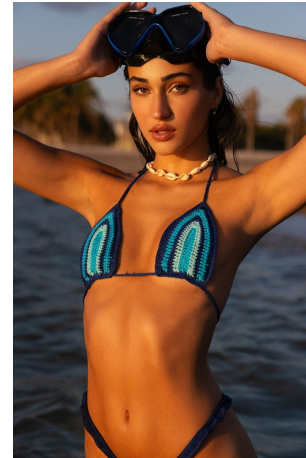

Rachel Carrillo Height 5'8" | 173cm Bust 34" | 86cm Waist 24" | 61cm Hips 35" | 89cm
Dress 2 US | 32 EU Shoe 8 US | 39 EU Hair Brown Eyes Hazel

Rachel Carrillo Height 5'8" | 173cm Bust 34" | 86cm Waist 24" | 61cm Hips 35" | 89cm
Dress 2 US | 32 EU Shoe 8 US | 39 EU Hair Brown Eyes Hazel