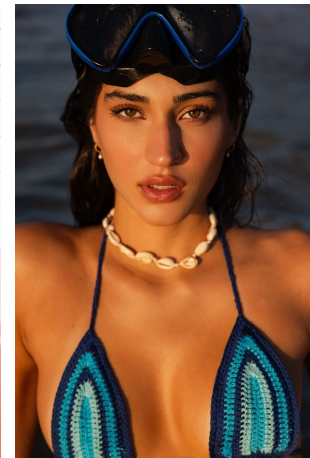

Rachel Carrillo Height 5'8" | 173cm Bust 34" | 86cm Waist 24" | 61cm Hips 35" | 89cm
 Dress 2 US | 32 EU Shoe 8 US | 39 EU Hair Brown Eyes Hazel

Rachel Carrillo Height 5'8" | 173cm Bust 34" | 86cm Waist 24" | 61cm Hips 35" | 89cm
Dress 2 US | 32 EU Shoe 8 US | 39 EU Hair Brown Eyes Hazel