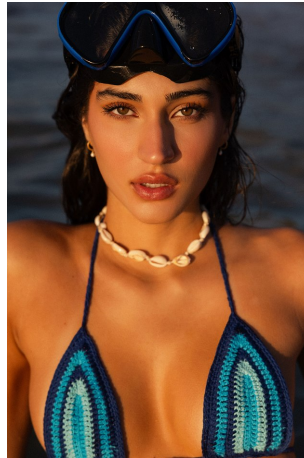

Rachel Carrillo Height 5'8" | 173cm Bust 34" | 86cm Waist 24" | 61cm Hips 35" | 89cm
Dress 2 US | 32 EU Shoe 8 US | 39 EU Hair Brown Eyes Hazel

Rachel Carrillo Height 5'8" | 173cm Bust 34" | 86cm Waist 24" | 61cm Hips 35" | 89cm
Dress 2 US | 32 EU Shoe 8 US | 39 EU Hair Brown Eyes Hazel