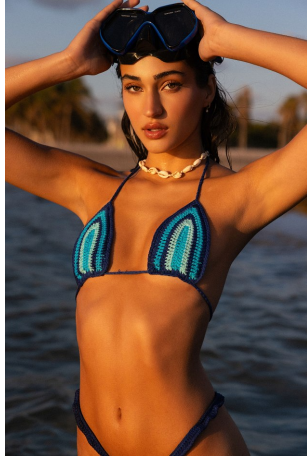

Rachel Carrillo Height 5'8" | 173cm Bust 34" | 86cm Waist 24" | 61cm Hips 35" | 89cm
 Dress 2 US | 32 EU Shoe 8 US | 39 EU Hair Brown Eyes Hazel

Rachel Carrillo Height 5'8" | 173cm Bust 34" | 86cm Waist 24" | 61cm Hips 35" | 89cm
Dress 2 US | 32 EU Shoe 8 US | 39 EU Hair Brown Eyes Hazel