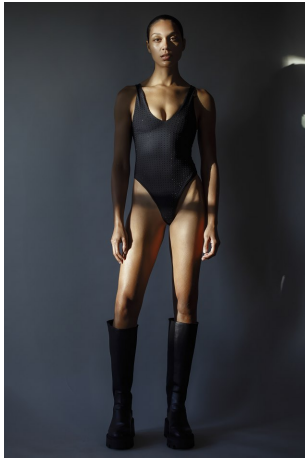

Samantha Castillo Height 5'8.5" | 174cm Bust 32" | 81cm Waist 26" | 66cm Hips 36" | 91cm
Dress 2-4 US | 32-34 EU Shoe 9 US | 40 EU Hair Brown Eyes Brown

Samantha Castillo Height 5'8.5" | 174cm Bust 32" | 81cm Waist 26" | 66cm Hips 36" | 91cm
Dress 2-4 US | 32-34 EU Shoe 9 US | 40 EU Hair Brown Eyes Brown

Samantha Castillo Height 5'8.5" | 174cm Bust 32" | 81cm Waist 26" | 66cm Hips 36" | 91cm
Dress 2-4 US | 32-34 EU Shoe 9 US | 40 EU Hair Brown Eyes Brown