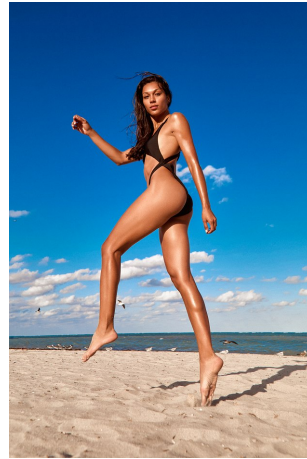

Samantha Castillo Height 5'8.5" | 174cm Bust 32" | 81cm Waist 26" | 66cm Hips 36" | 91cm
Dress 2-4 US | 32-34 EU Shoe 9 US | 40 EU Hair Brown Eyes Brown

Samantha Castillo Height 5'8.5" | 174cm Bust 32" | 81cm Waist 26" | 66cm Hips 36" | 91cm
Dress 2-4 US | 32-34 EU Shoe 9 US | 40 EU Hair Brown Eyes Brown

Samantha Castillo Height 5'8.5" | 174cm Bust 32" | 81cm Waist 26" | 66cm Hips 36" | 91cm
Dress 2-4 US | 32-34 EU Shoe 9 US | 40 EU Hair Brown Eyes Brown