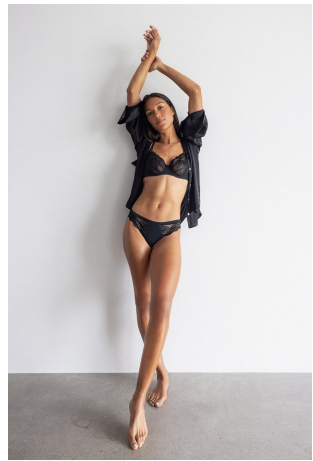

Samantha Castillo Height 5'8.5" | 174cm Bust 32" | 81cm Waist 26" | 66cm Hips 36" | 91cm
Dress 2-4 US | 32-34 EU Shoe 9 US | 40 EU Hair Brown Eyes Brown

Samantha Castillo Height 5'8.5" | 174cm Bust 32" | 81cm Waist 26" | 66cm Hips 36" | 91cm
Dress 2-4 US | 32-34 EU Shoe 9 US | 40 EU Hair Brown Eyes Brown

Samantha Castillo Height 5'8.5" | 174cm Bust 32" | 81cm Waist 26" | 66cm Hips 36" | 91cm
Dress 2-4 US | 32-34 EU Shoe 9 US | 40 EU Hair Brown Eyes Brown