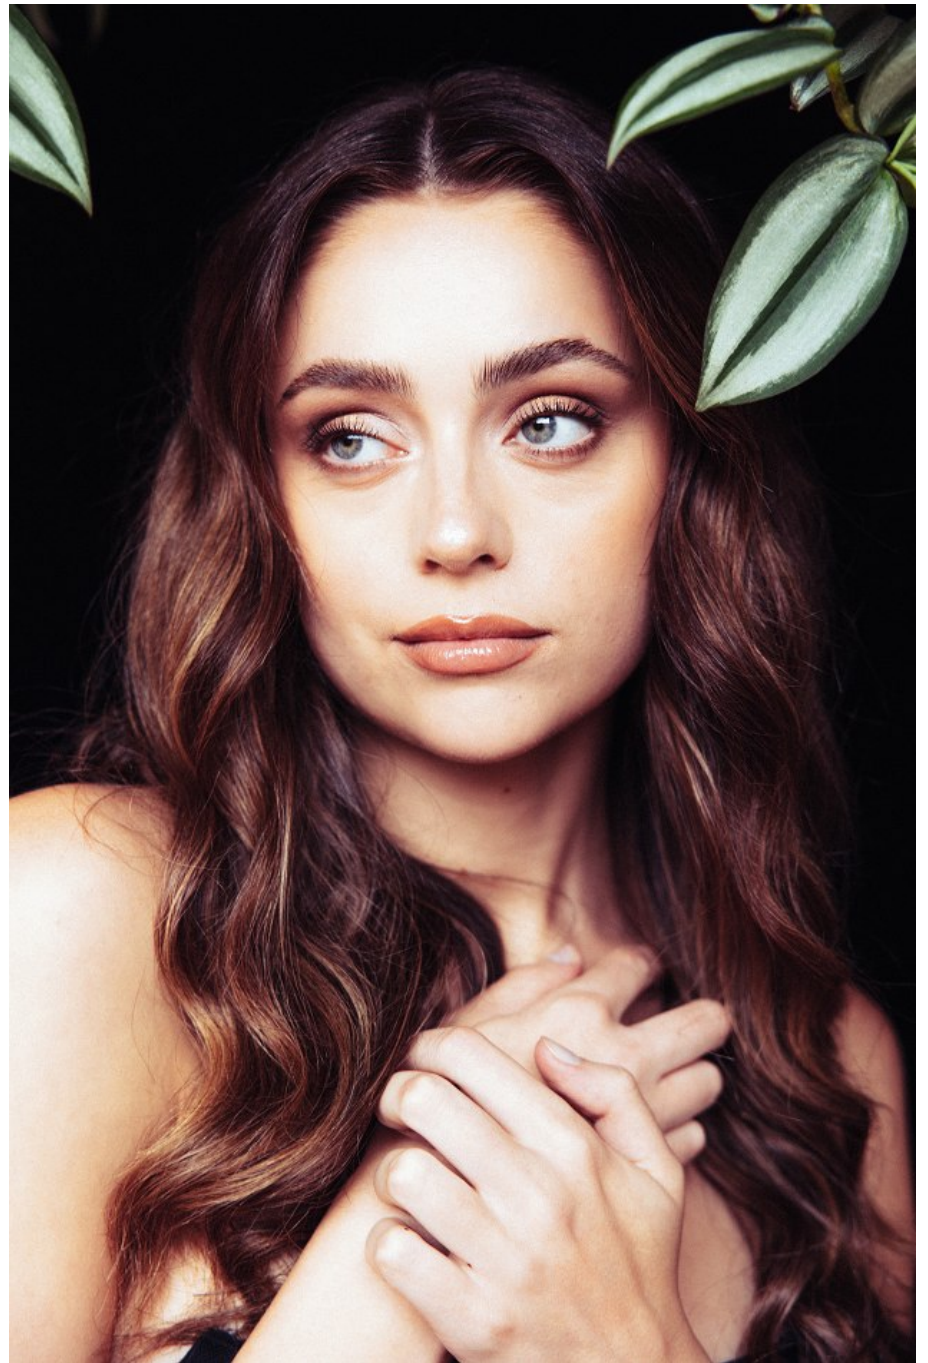

Delaney Heinz Height 5'10" | 178cm Bust 34" | 86cm Waist 24" | 61cm Hips 36" | 91cm
Dress 2-4 US | 32-34 EU Shoe 9 US | 40 EU Hair Brown Eyes Green | Blue

Delaney Heinz Height 5'10" | 178cm Bust 34" | 86cm Waist 24" | 61cm Hips 36" | 91cm
Dress 2-4 US | 32-34 EU Shoe 9 US | 40 EU Hair Brown Eyes Green | Blue

Delaney Heinz Height 5'10" | 178cm Bust 34" | 86cm Waist 24" | 61cm Hips 36" | 91cm
Dress 2-4 US | 32-34 EU Shoe 9 US | 40 EU Hair Brown Eyes Green | Blue

CGM
CAROLINE GLEASON
MANAGEMENT

Delaney Heinz Height 5'10" | 178cm Bust 34" | 86cm Waist 24" | 61cm Hips 36" | 91cm
Dress 2-4 US | 32-34 EU Shoe 9 US | 40 EU Hair Brown Eyes Green | Blue