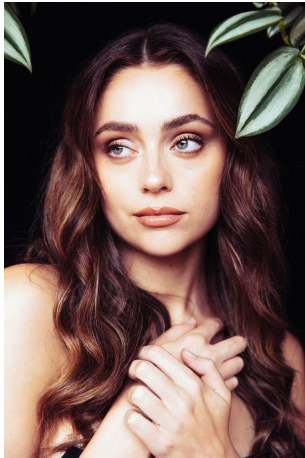

Delaney Heinz Height 5'10" | 178cm Bust 34" | 86cm Waist 24" | 61cm Hips 36" | 91cm  
Dress 2-4 US | 32-34 EU Shoe 9 US | 40 EU Hair Brown Eyes Green | Blue

Delaney Heinz Height 5'10" | 178cm Bust 34" | 86cm Waist 24" | 61cm Hips 36" | 91cm  
Dress 2-4 US | 32-34 EU Shoe 9 US | 40 EU Hair Brown Eyes Green | Blue

**CGM**  
CAROLINE GLEASON  
MANAGEMENT

Delaney Heinz    Height 5'10" | 178cm    Bust 34" | 86cm    Waist 24" | 61cm    Hips 36" | 91cm  
Dress 2-4 US | 32-34 EU    Shoe 9 US | 40 EU    Hair Brown    Eyes Green | Blue

Delaney Heinz Height 5'10" | 178cm Bust 34" | 86cm Waist 24" | 61cm Hips 36" | 91cm  
Dress 2-4 US | 32-34 EU Shoe 9 US | 40 EU Hair Brown Eyes Green | Blue