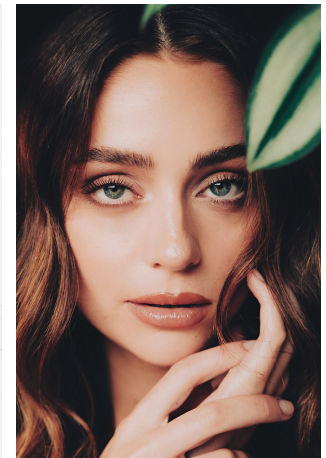

Delaney Heinz Height 5'10" | 178cm Bust 34" | 86cm Waist 24" | 61cm Hips 36" | 91cm  
Dress 2-4 US | 32-34 EU Shoe 9 US | 40 EU Hair Brown Eyes Green | Blue

Delaney Heinz Height 5'10" | 178cm Bust 34" | 86cm Waist 24" | 61cm Hips 36" | 91cm  
Dress 2-4 US | 32-34 EU Shoe 9 US | 40 EU Hair Brown Eyes Green | Blue

**CGM**  
CAROLINE GLEASON  
MANAGEMENT

Delaney Heinz    Height 5'10" | 178cm    Bust 34" | 86cm    Waist 24" | 61cm    Hips 36" | 91cm  
Dress 2-4 US | 32-34 EU    Shoe 9 US | 40 EU    Hair Brown    Eyes Green | Blue

Delaney Heinz Height 5'10" | 178cm Bust 34" | 86cm Waist 24" | 61cm Hips 36" | 91cm  
Dress 2-4 US | 32-34 EU Shoe 9 US | 40 EU Hair Brown Eyes Green | Blue