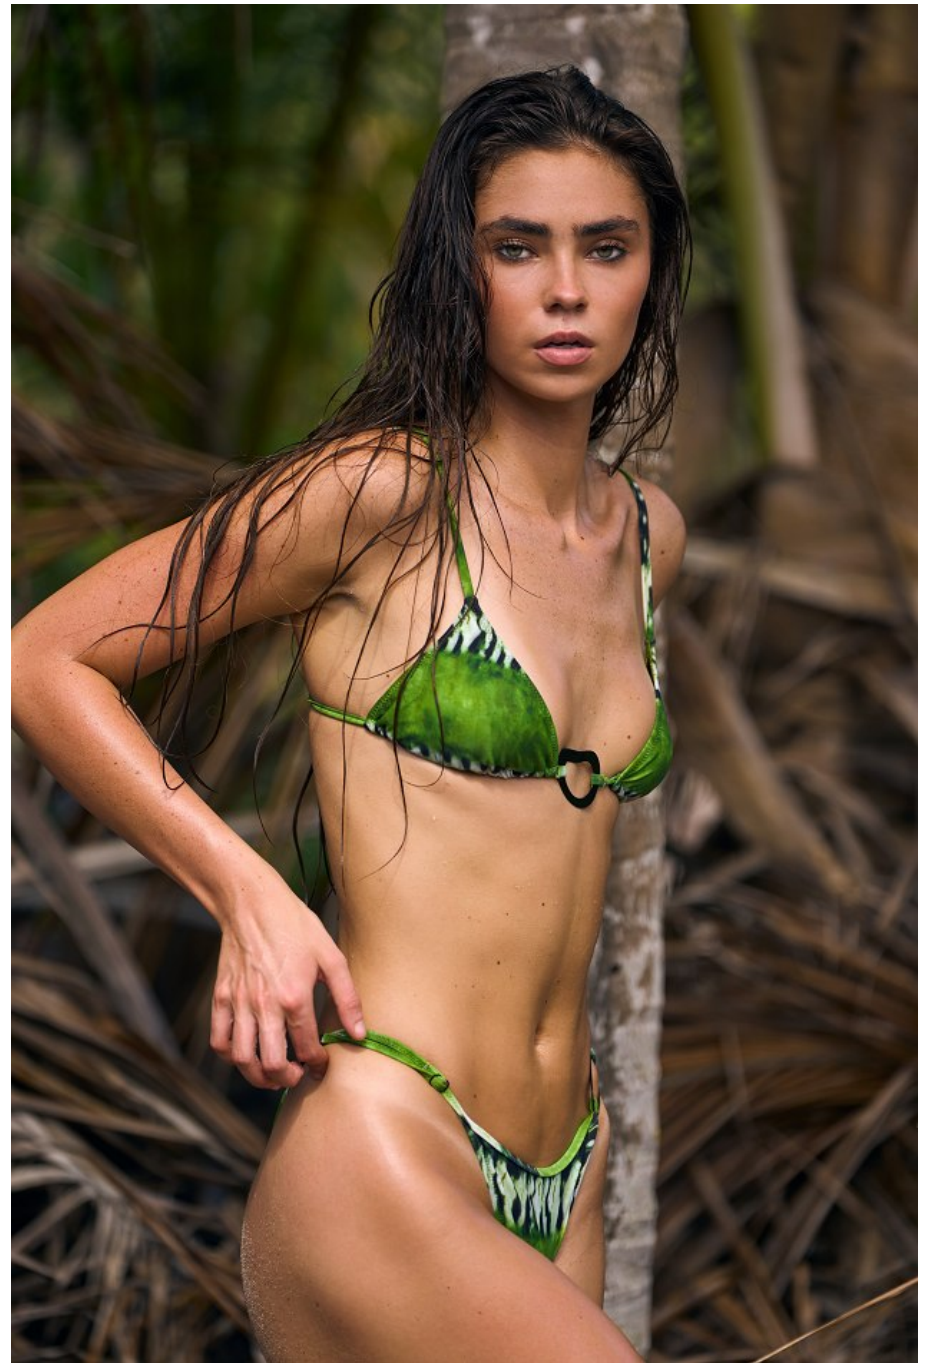

Hazel Croxen Height 5'10.5" | 179cm Bust 34" | 86cm Waist 24" | 61cm Hips 36" | 91cm
Dress 2 US | 32 EU Shoe 9 US | 40 EU Hair Dark Brown Eyes Hazel

Hazel Croxen Height 5'10.5" | 179cm Bust 34" | 86cm Waist 24" | 61cm Hips 36" | 91cm
Dress 2 US | 32 EU Shoe 9 US | 40 EU Hair Dark Brown Eyes Hazel